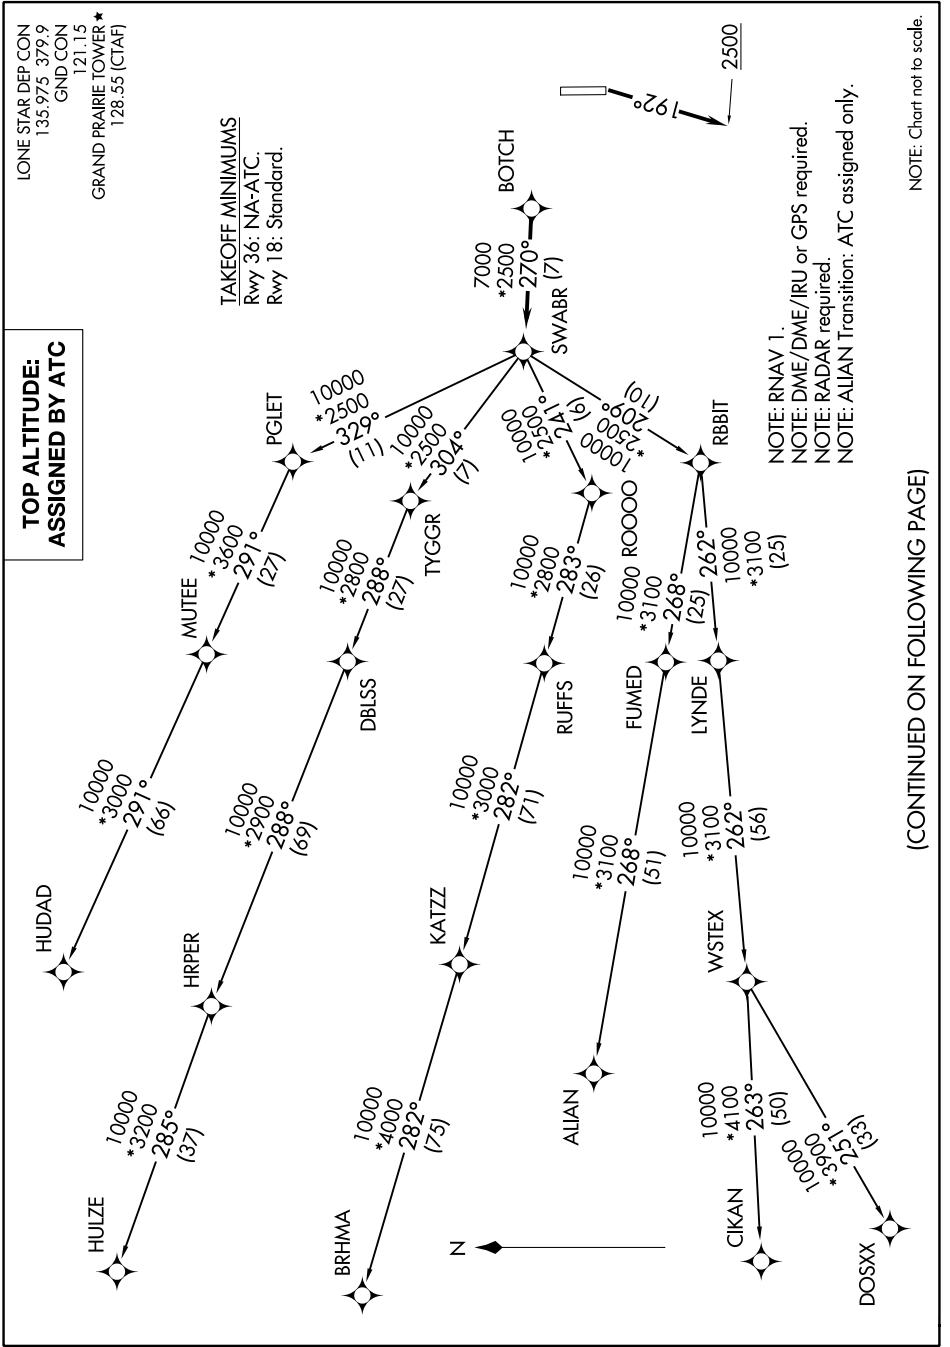

# SWABR ONE DEPARTURE (RNAV)

SC-2, 26 DEC 2024 to 23 JAN 2025

(CONTINUED ON FOLLOWING PAGE)

SC-2, 26 DEC 2024 to 23 JAN 2025

# SWABR ONE DEPARTURE (RNAV)