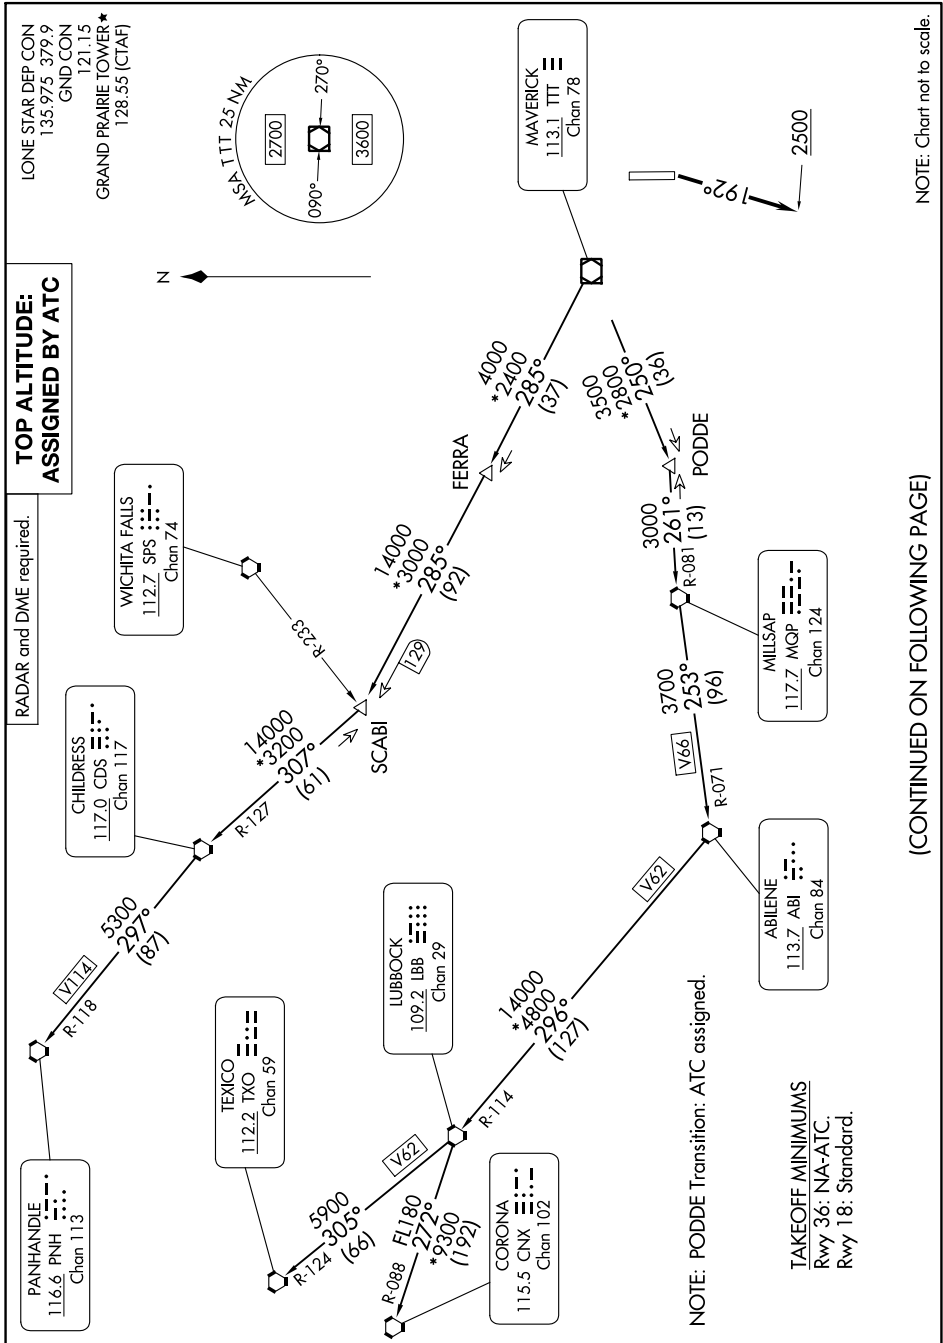

# WORTH ONE DEPARTURE

GRAND PRAIRIE, TEXAS

SC-2, 26 DEC 2024 to 23 JAN 2025

# WORTH ONE DEPARTURE

(CONTINUED ON FOLLOWING PAGE)

SC-2, 26 DEC 2024 to 23 JAN 2025