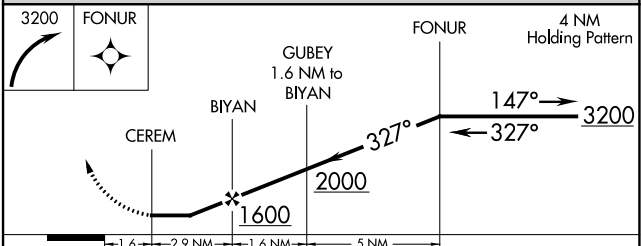

APP CRS 327°	Rwy Idg TDZE Apt Elev	N/A N/A 44
------------------------	-----------------------------	---------------------------------------

RNAV (GPS)-A

AKHIOK (AKK) (PAKH)

▼ DME/DME RNP-0.3 NA. Procedure NA at night.
▲ Circling NA northwest of Rwy 4/22.

MISSED APPROACH: Climbing right turn to 3200 direct FONUR WP and hold.

AWOS-3P 118.325	ANCHORAGE CENTER 125.1 281.4	KENAI RADIO 122.6	UNICOM 122.8 (CTAF)
---------------------------	--	-----------------------------	-------------------------------