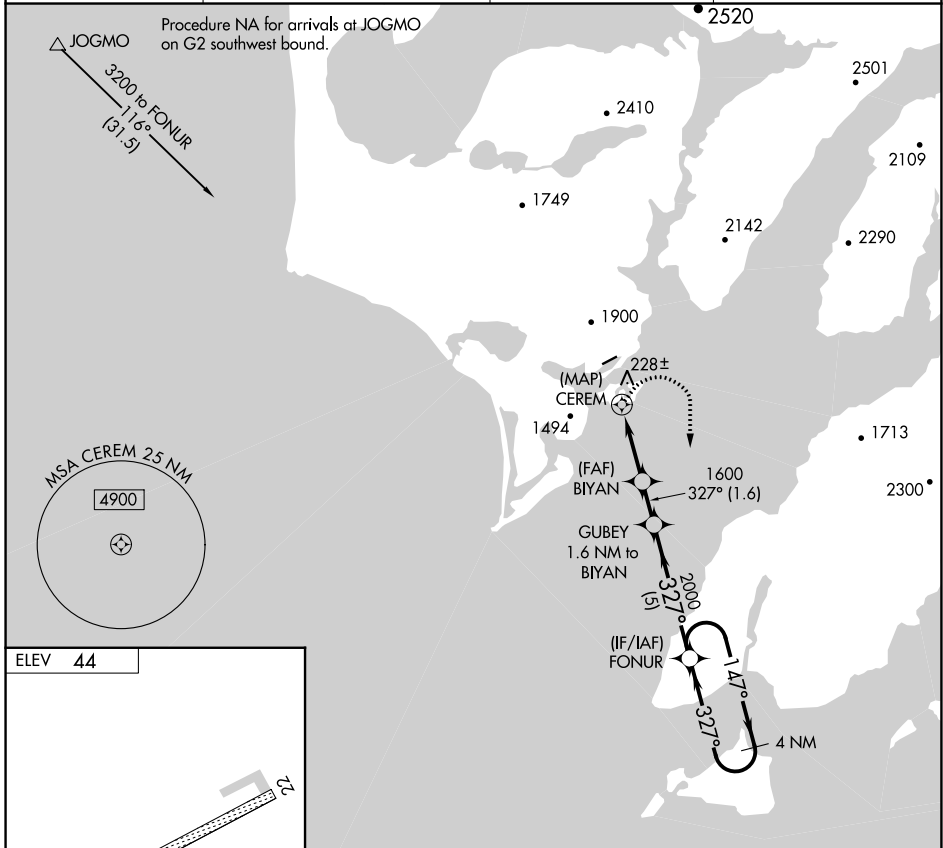

APP CRS 327°	Rwy Idg TDZE Apt Elev	N/A N/A 44
------------------------	-----------------------------	---------------------------------------

RNAV (GPS)-A

AKHIOK (AKK) (PAKH)

▼ DME/DME RNP-0.3 NA. Procedure NA at night.
▲ Circling NA northwest of Rwy 4/22.

MISSED APPROACH: Climbing right turn to 3200 direct FONUR WP and hold.

AWOS-3P 118.325	ANCHORAGE CENTER 125.1 281.4	KENAI RADIO 122.6	UNICOM 122.8 (CTAF)
---------------------------	--	-----------------------------	-------------------------------

CATEGORY	A	B	C	D
CIRCLING	620-2 576 (600-2)	1360-2 1316 (1400-2)	NA	

AK, 26 DEC 2024 to 20 FEB 2025

AK, 26 DEC 2024 to 20 FEB 2025