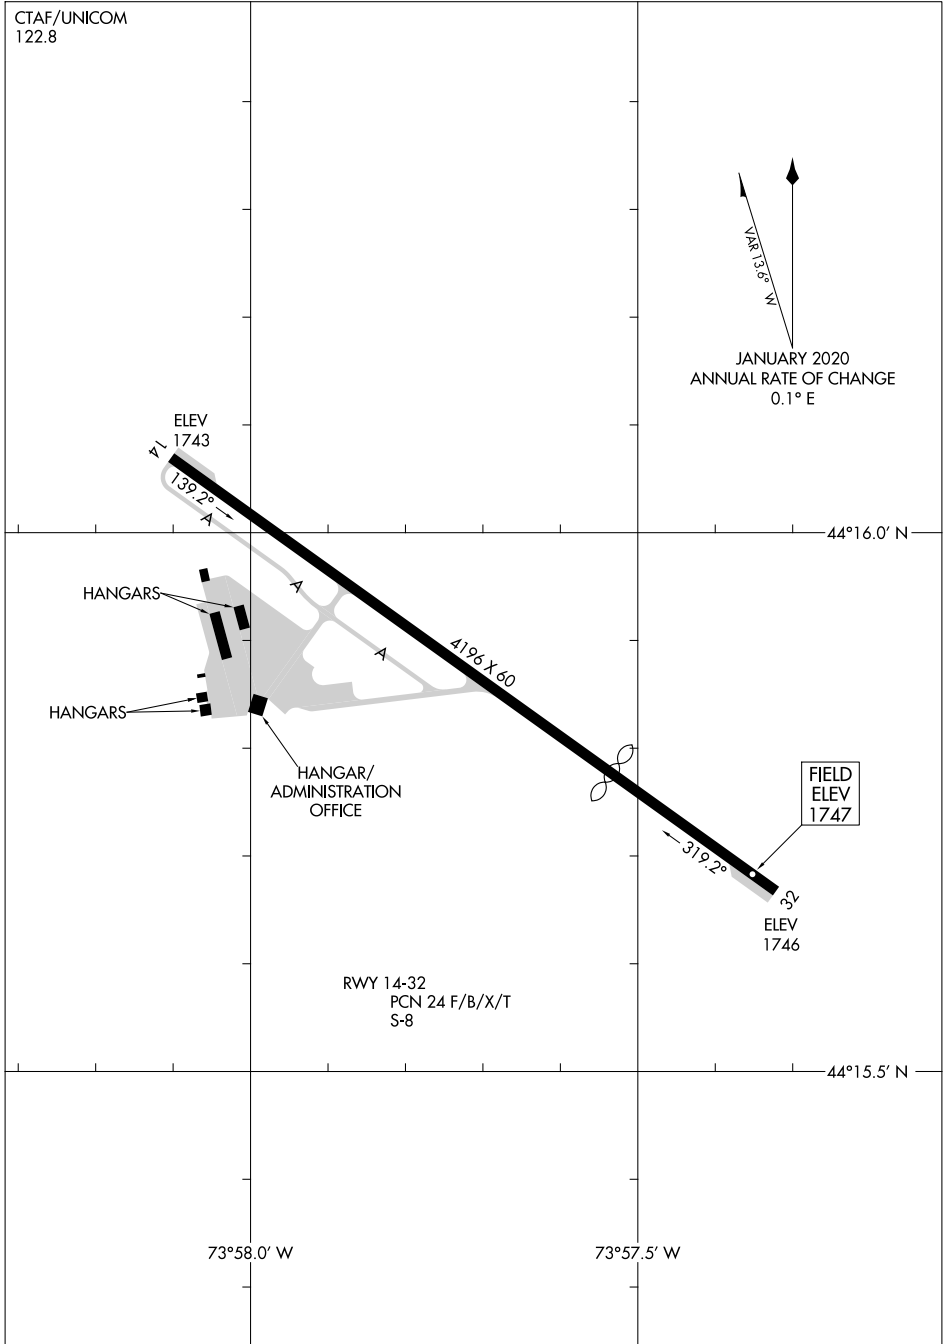

21336

AIRPORT DIAGRAM

AL-9371 (FAA)

LAKE PLACID (LKP)
LAKE PLACID, NEW YORK

CTAF/UNICOM
122.8

NE-2, 26 DEC 2024 to 23 JAN 2025

NE-2, 26 DEC 2024 to 23 JAN 2025

AIRPORT DIAGRAM
21336

LAKE PLACID, NEW YORK
LAKE PLACID (LKP)