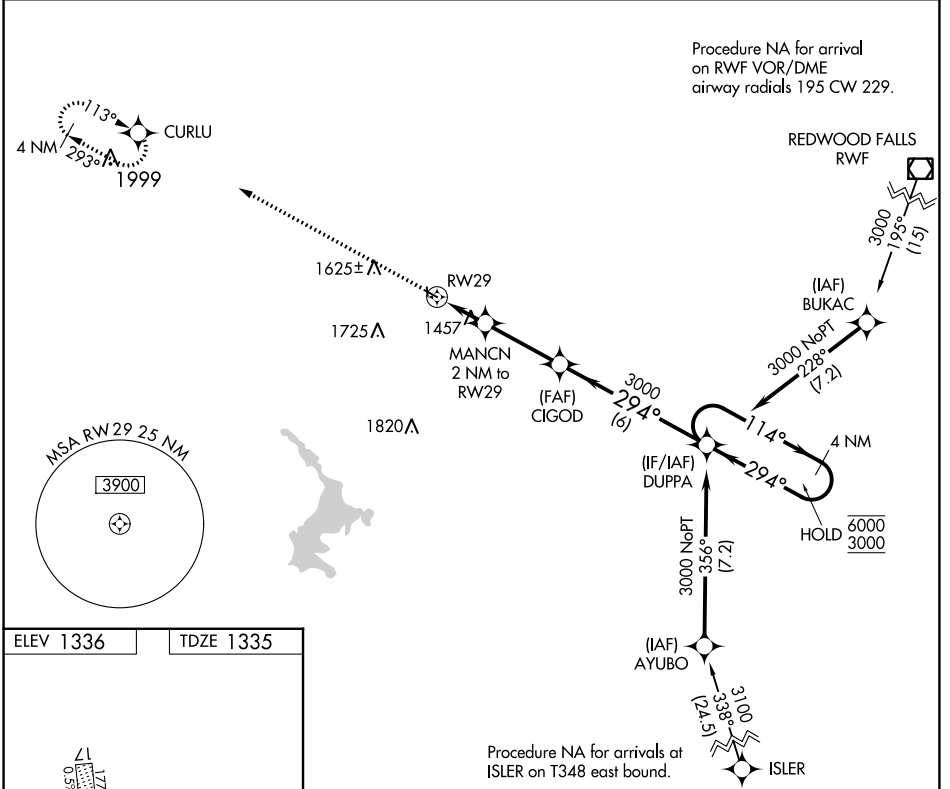

APP CRS	Rwy Idg	3098
294°	TDZE	1335
	Apt Elev	1336

RNAV (GPS) RWY 29

TRACY MUNI (TKC)

RNP APCH-GPS.	MISSED APPROACH: Climb to 3200 direct CURLU and hold.
<p>Procedure NA at night. Circling NA to Rwy 17-35.</p>	

AWOS-3PT 120.0	MINNEAPOLIS CENTER 127.1 290.2	CTAF 122.9
--------------------------	--	----------------------

NC-1, 26 DEC 2024 to 23 JAN 2025

NC-1, 26 DEC 2024 to 23 JAN 2025

ELEV 1336	TDZE 1335
-----------	-----------

MIRL Rwy 11-29

CATEGORY	A	B	C	D
LNAV MDA	1720-1	385 (400-1)		NA
CIRCLING	1920-1	584 (600-1)		NA