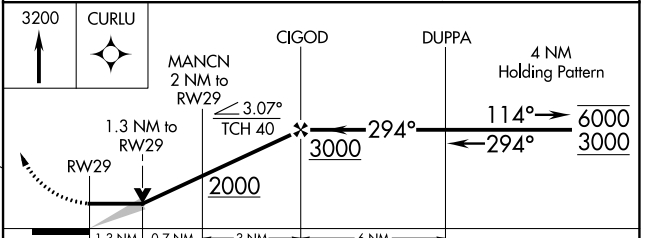

CATEGORY	A	B	C	D
LNAV MDA	1720-1	385 (400-1)		NA
CIRCLING	1920-1	584 (600-1)		NA