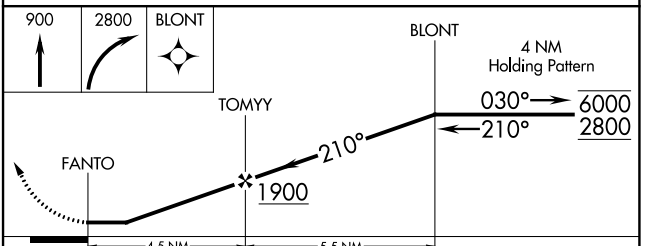

APP CRS 210°	Rwy Idg TDZE Apt Elev	N/A N/A 161

RNAV (GPS)-A

TURLOCK MUNI (O15)

RNP APCH - GPS.	MISSED APPROACH: Climb to 900 then climbing right turn to 2800 direct BLONT and hold.
▼ Procedure NA at night. Use MER altimeter setting; when not received, use MCE altimeter setting and increase all MDAs 20 feet. ▲ NA	

MER AWOS-3 124.475	NORCAL APP CON 120.95 269.45	UNICOM 122.8 (CTAF)

CATEGORY	A	B	C	D
CIRCLING	740-1 579 (600-1)	760-1 599 (600-1)	NA	

SW-2, 26 DEC 2024 to 23 JAN 2025

SW-2, 26 DEC 2024 to 23 JAN 2025