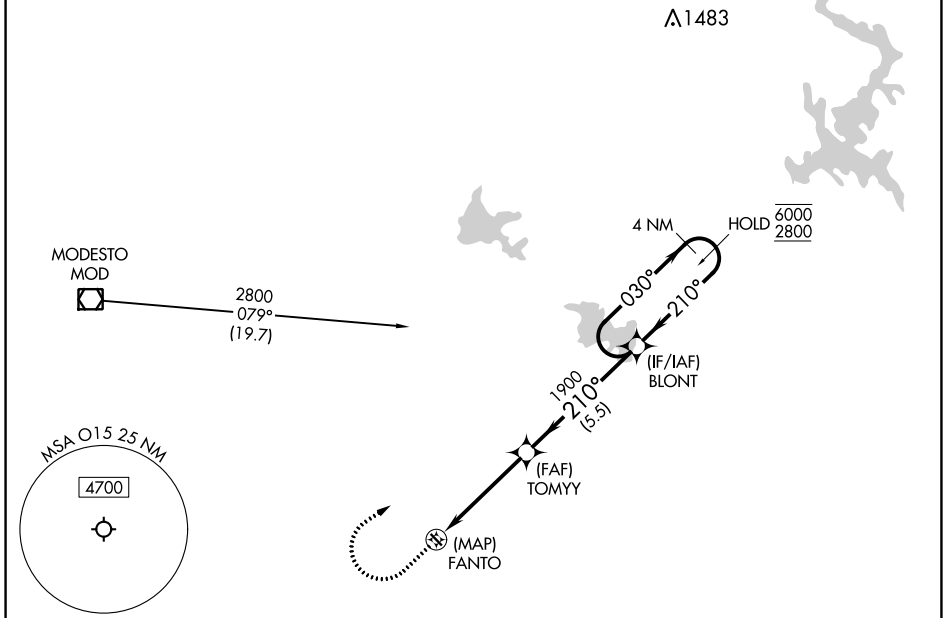

APP CRS 210°	Rwy Idg TDZE Apt Elev	N/A N/A 161

RNAV (GPS)-A

TURLOCK MUNI (O15)

RNP APCH - GPS.	MISSED APPROACH: Climb to 900 then climbing right turn to 2800 direct BLONT and hold.
▼ Procedure NA at night. Use MER altimeter setting; when not received, use MCE altimeter setting and increase all MDAs 20 feet. ▲ NA	

MER AWOS-3 124.475	NORCAL APP CON 120.95 269.45	UNICOM 122.8 (CTAF)

CATEGORY	A	B	C	D
CIRCLING	740-1 579 (600-1)	760-1 599 (600-1)	NA	

SW-2, 26 DEC 2024 to 23 JAN 2025

SW-2, 26 DEC 2024 to 23 JAN 2025