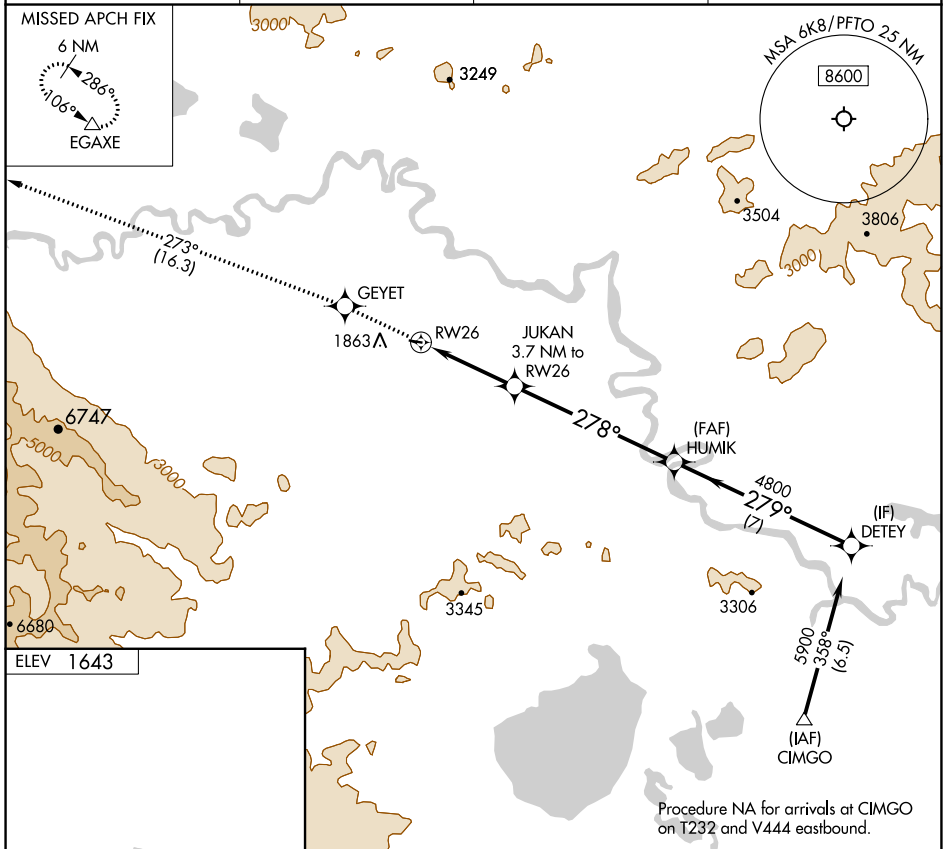

APP CRS 278°	Rwy Idg TDZE Apt Elev	N/A N/A 1643
------------------------	-----------------------------	---

RNAV (GPS)-A

TOK JUNCTION (6K8) (PFTO)

RNP APCH - GPS.		MISSED APPROACH: Climb to 8000 direct GEYET and on track 273° to EGAXE and hold, do not exceed 230K when continuing climb-in-hold to 8000.	
AWOS-3P 118.1	ANCHORAGE CENTER 126.55 323.0	NORTHWAY RADIO 122.4	UNICOM 122.8 (CTAF)

8000	GEYET	tr 273°	EGAXE	DETEY
HUMIK JUKAN 3.7 NM to RW26 4800 279° 278° 5900				
RW26		3.7 NM		6.3 NM
3.7 NM		6.3 NM		7 NM
CATEGORY	A	B	C	D
CIRCLING	2180-1	537 (600-1)	NA	

AK, 26 DEC 2024 to 20 FEB 2025

AK, 26 DEC 2024 to 20 FEB 2025