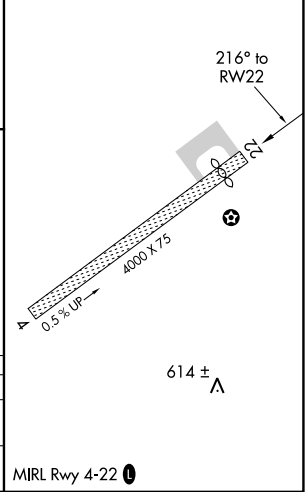

APP CRS 216°	Rwy Idg TDZE Apt Elev	3500 545 549
------------------------	-----------------------------	---

RNAV (GPS) RWY 22

CHALKYITSIK (CIK) (PACI)

RNP APCH.	<p>Procedure NA at night.</p> <p>NA Rwy 22 helicopter visibility reduction below 1 SM NA. Use Fort Yukon altimeter setting.</p>	MISSED APPROACH: Climb to 3000 direct KIBRE and hold.
-----------	---	---

FYU/PFYU AWOS-3P 125.8	ANCHORAGE CENTER 135.0 225.4	CTAF 122.9
----------------------------------	--	----------------------

ELEV 549	TDZE 545
----------	----------

CATEGORY	A	B	C	D
LNVA MDA	1020-1	475 (500-1)	1020-1 ³ / ₄	475 (500-1 ³ / ₈)
CIRCLING	1080-1 531 (600-1)	1160-1 611 (700-1)	1200-1 ³ / ₄ 651 (700-1 ³ / ₄)	1360-2 ³ / ₄ 811 (900-2 ³ / ₄)