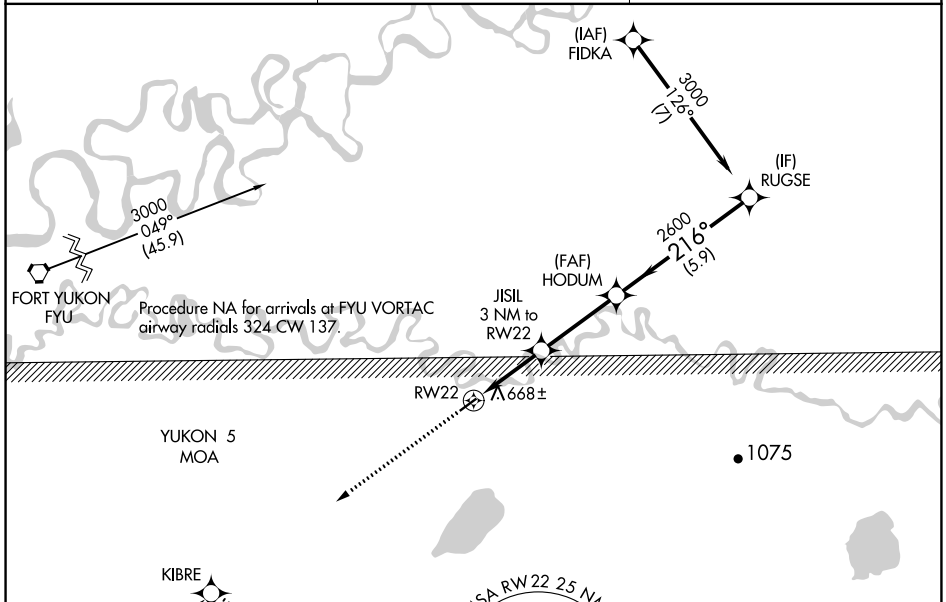

APP CRS 216°	Rwy Idg TDZE Apt Elev	3500 545 549
------------------------	-----------------------------	---

RNAV (GPS) RWY 22

CHALKYITSIK (CIK) (PACI)

RNP APCH.	<p>Procedure NA at night.</p> <p>NA Rwy 22 helicopter visibility reduction below 1 SM NA. Use Fort Yukon altimeter setting.</p>	MISSED APPROACH: Climb to 3000 direct KIBRE and hold.
-----------	---	---

FYU/PFYU AWOS-3P 125.8	ANCHORAGE CENTER 135.0 225.4	CTAF 122.9
----------------------------------	--	----------------------

ELEV 549	TDZE 545
----------	----------

CATEGORY	A	B	C	D
LNVA MDA	1020-1	475 (500-1)	1020-1 ³ / ₄	475 (500-1 ³ / ₈)
CIRCLING	1080-1 531 (600-1)	1160-1 611 (700-1)	1200-1 ³ / ₄ 651 (700-1 ³ / ₄)	1360-2 ³ / ₄ 811 (900-2 ³ / ₄)

AK, 26 DEC 2024 to 20 FEB 2025

AK, 26 DEC 2024 to 20 FEB 2025