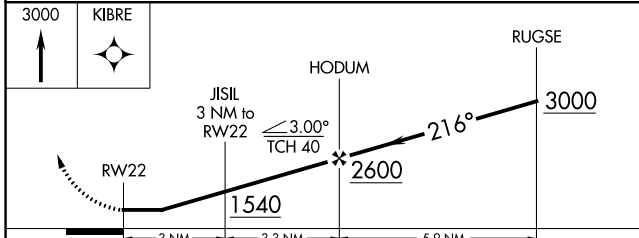

APP CRS 216°	Rwy Idg TDZE Apt Elev	3500 545 549
------------------------	-----------------------------	---

RNAV (GPS) RWY 22

CHALKYITSIK (CIK) (PACI)

RNP APCH.	<p>Procedure NA at night.</p> <p>NA Rwy 22 helicopter visibility reduction below 1 SM NA. Use Fort Yukon altimeter setting.</p>	MISSED APPROACH: Climb to 3000 direct KIBRE and hold.
-----------	---	---

FYU/PFYU AWOS-3P 125.8	ANCHORAGE CENTER 135.0 225.4	CTAF 122.9
----------------------------------	--	----------------------

ELEV 549	TDZE 545
----------	----------

CATEGORY	A	B	C	D
LNVA MDA	1020-1	475 (500-1)	1020-1 ³ / ₄	475 (500-1 ³ / ₈)
CIRCLING	1080-1 531 (600-1)	1160-1 611 (700-1)	1200-1 ³ / ₄ 651 (700-1 ³ / ₄)	1360-2 ³ / ₄ 811 (900-2 ³ / ₄)