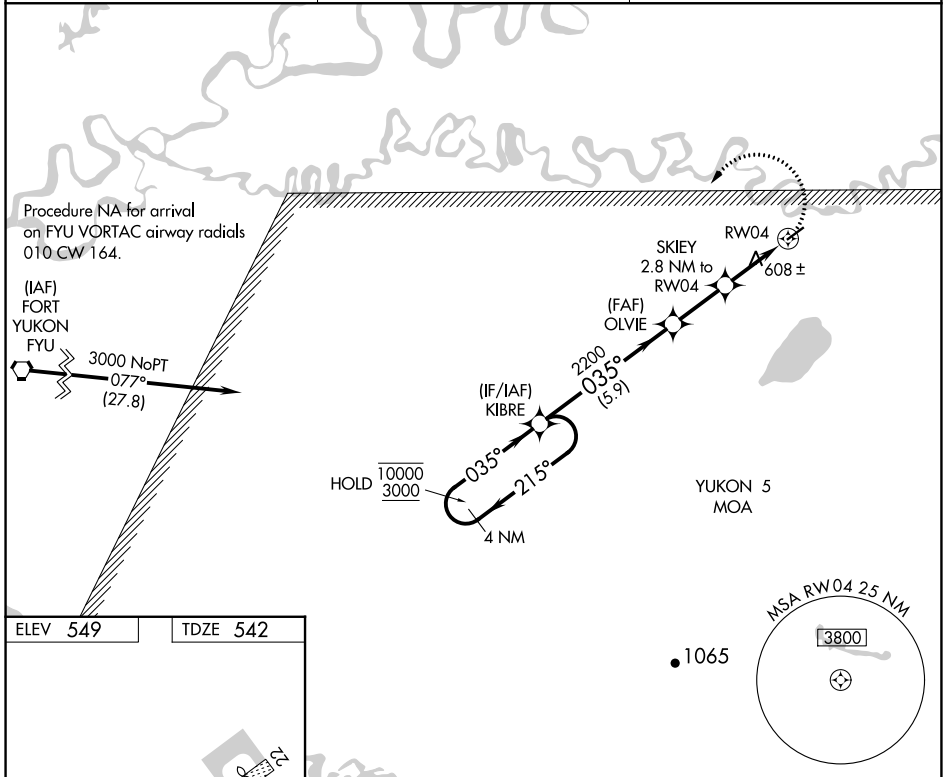

APP CRS 035°	Rwy Idg 4000
	TDZE 542
	Apt Elev 549

RNAV (GPS) RWY 4

CHALKYITSIK (CIK) (PACI)

RNP APCH.	<p>Procedure NA at night.</p> <p>NA Rwy 4 helicopter visibility reduction below 1 SM NA. Use Fort Yukon altimeter setting.</p>	MISSED APPROACH: Climbing left turn to 3000 direct KIBRE and hold.
-----------	--	--

FYU/PFYU AWOS-3P 125.8	ANCHORAGE CENTER 135.0 225.4	CTAF 122.9
----------------------------------	--	----------------------

CATEGORY	A	B	C	D
LNAV MDA	960-1	418 (500-1)	960-1½	418 (500-1½)
CIRCLING	1080-1 531 (600-1)	1160-1 611 (700-1)	1200-1¾ 651 (700-1¾)	1360-2¾ 811 (900-2¾)

AK, 26 DEC 2024 to 20 FEB 2025

AK, 26 DEC 2024 to 20 FEB 2025