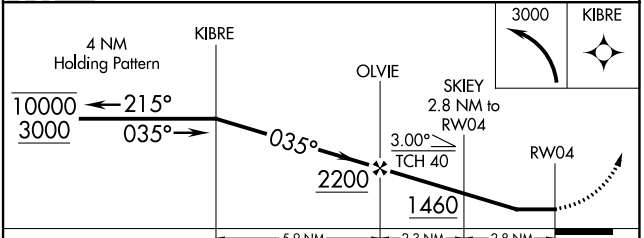

APP CRS 035°	Rwy Idg 4000
	TDZE 542
	Apt Elev 549

RNAV (GPS) RWY 4

CHALKYITSIK (CIK) (PACI)

RNP APCH.	<p>Procedure NA at night.</p> <p>NA Rwy 4 helicopter visibility reduction below 1 SM NA. Use Fort Yukon altimeter setting.</p>	MISSED APPROACH: Climbing left turn to 3000 direct KIBRE and hold.
-----------	--	--

FYU/PFYU AWOS-3P 125.8	ANCHORAGE CENTER 135.0 225.4	CTAF 122.9
----------------------------------	--	----------------------

CATEGORY	A	B	C	D
LNAV MDA	960-1	418 (500-1)	960-1½	418 (500-1½)
CIRCLING	1080-1 531 (600-1)	1160-1 611 (700-1)	1200-1¾ 651 (700-1¾)	1360-2¾ 811 (900-2¾)