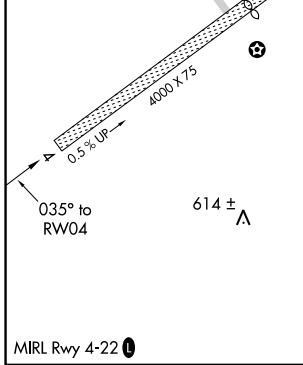

APP CRS 035°	Rwy Idg 4000
	TDZE 542
	Apt Elev 549

RNAV (GPS) RWY 4

CHALKYITSIK (CIK) (PACI)

RNP APCH.	<p>Procedure NA at night.</p> <p>NA Rwy 4 helicopter visibility reduction below 1 SM NA. Use Fort Yukon altimeter setting.</p>	MISSED APPROACH: Climbing left turn to 3000 direct KIBRE and hold.
-----------	--	--

FYU/PFYU AWOS-3P 125.8	ANCHORAGE CENTER 135.0 225.4	CTAF 122.9
----------------------------------	--	----------------------

CATEGORY	A	B	C	D
LNAV MDA	960-1	418 (500-1)	960-1½	418 (500-1½)
CIRCLING	1080-1 531 (600-1)	1160-1 611 (700-1)	1200-1¾ 651 (700-1¾)	1360-2¾ 811 (900-2¾)