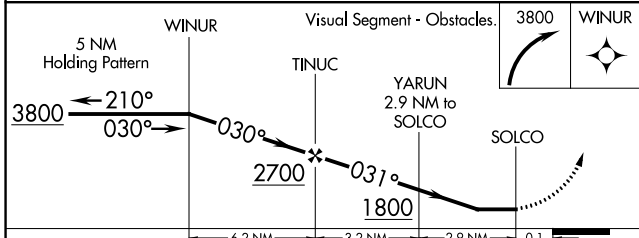

RNAV (GPS) RWY 3

RUBY (RBY) (PARY)

APP CRS 031°	Rwy Idg 4000
	TDZE 648
	Apt Elev 658

⚠ When local altimeter setting not received, use Galena altimeter setting and increase all MDA 340 feet and all visibilities ¾ SM. DME/DME RNP-0.3 NA.
⚠ Rwy 3 Straight-in and Circling minimums NA at night. Helicopter visibility reduction below 1 SM NA.
❄ -39°C

MISSED APPROACH:
 Climbing right turn to 3800 direct WINUR and hold.

AWOS-3P 118.25	ANCHORAGE CENTER 127.0 290.2	FAIRBANKS RADIO 122.25	CTAF 122.8
--------------------------	--	----------------------------------	----------------------

ELEV 658	TDZE 648
----------	----------

CATEGORY	A	B	C	D
LNVA MDA	1260-1	612 (700-1)	1260-1¾ 612 (700-1¾)	NA
CIRCLING	1260-1 602 (700-1)	1400-1 742 (800-1)	1400-2¼ 742 (800-2¼)	NA

REIL Rwy 21 **Ⓛ**
 MRL Rwy 3-21 **Ⓛ**