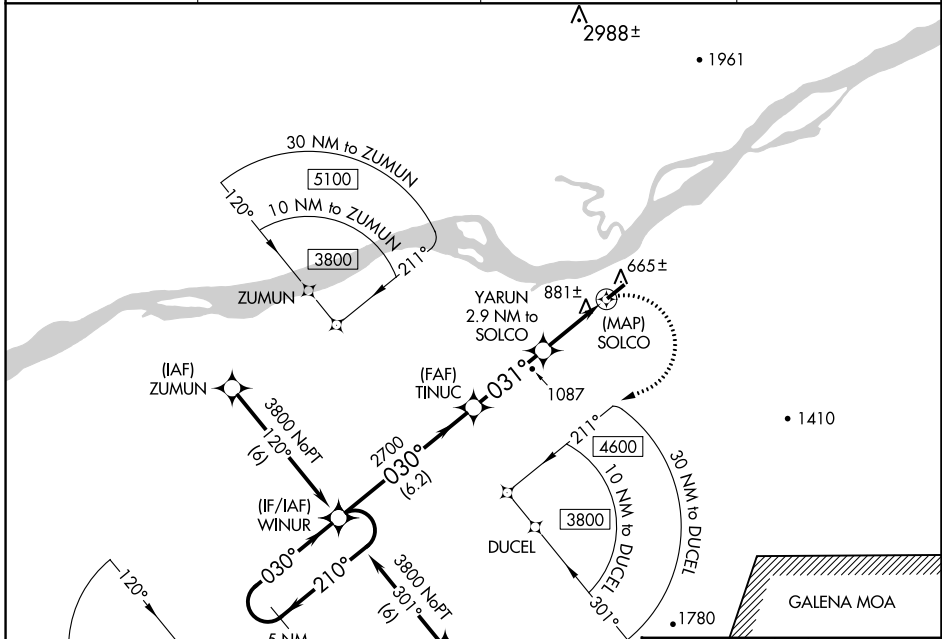

RNAV (GPS) RWY 3

RUBY (RBY) (PARY)

APP CRS 031°	Rwy Idg 4000
	TDZE 648
	Apt Elev 658

⚠ When local altimeter setting not received, use Galena altimeter setting and increase all MDA 340 feet and all visibilities ¾ SM. DME/DME RNP-0.3 NA.
⚠ Rwy 3 Straight-in and Circling minimums NA at night. Helicopter visibility reduction below 1 SM NA.
❄ -39°C

MISSED APPROACH:
 Climbing right turn to 3800 direct WINUR and hold.

AWOS-3P 118.25	ANCHORAGE CENTER 127.0 290.2	FAIRBANKS RADIO 122.25	CTAF 122.8
--------------------------	--	----------------------------------	----------------------

ELEV 658	TDZE 648
----------	----------

CATEGORY	A	B	C	D
LNVA MDA	1260-1	612 (700-1)	1260-1¾ 612 (700-1¾)	NA
CIRCLING	1260-1 602 (700-1)	1400-1 742 (800-1)	1400-2¼ 742 (800-2¼)	NA

REIL Rwy 21 **Ⓛ**
 MRL Rwy 3-21 **Ⓛ**

AK, 26 DEC 2024 to 20 FEB 2025

AK, 26 DEC 2024 to 20 FEB 2025