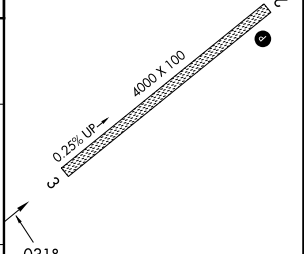

CATEGORY	A	B	C	D
LNVA MDA	1260-1	612 (700-1)	1260-1¾ 612 (700-1¾)	NA
CIRCLING	1260-1 602 (700-1)	1400-1 742 (800-1)	1400-2¼ 742 (800-2¼)	NA

REIL Rwy 21 **Ⓛ**
MRL Rwy 3-21 **Ⓛ**

AK, 26 DEC 2024 to 20 FEB 2025

AK, 26 DEC 2024 to 20 FEB 2025