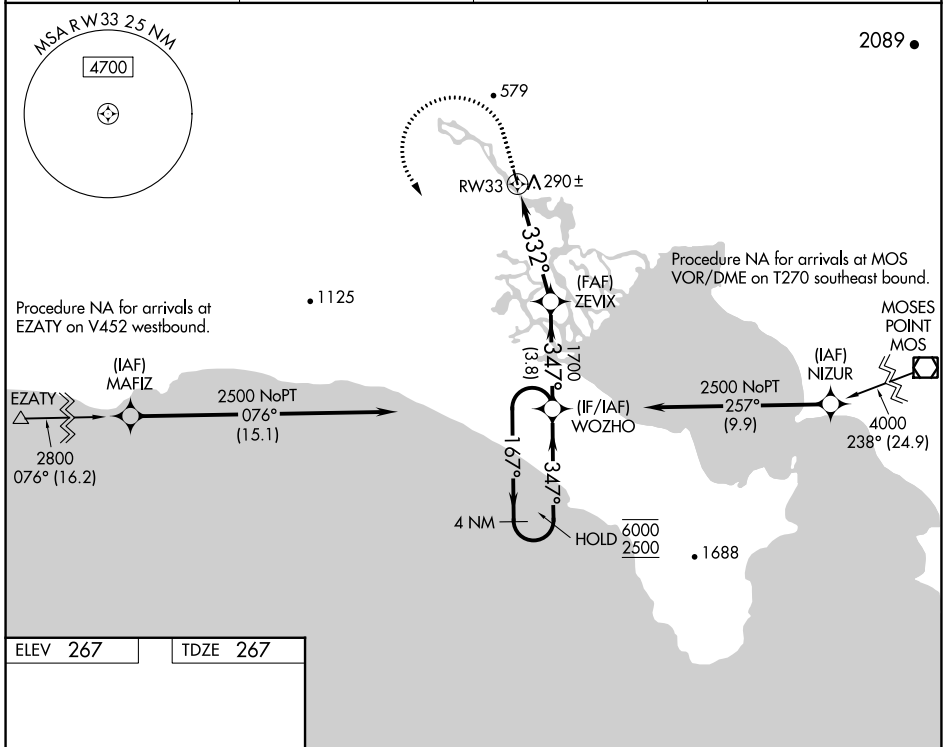

WAAS CH 97743 W33A	APP CRS 332°	Rwy Idg TDZE Apt Elev	3000 267 267
--	------------------------	-----------------------------	---

RNAV (GPS) RWY 33

WHITE MOUNTAIN (WMO) (P A W M)

RNP APCH.		MISSED APPROACH: Climb to 1100 then climbing left turn to 2500 direct WOZHO and hold.	
Circling NA northeast of Rwy 15-33.			
AWOS-3P 121.45	ANCHORAGE CENTER 133.3 290.4	NOME RADIO 122.05	CTAF 122.9 0

AK, 26 DEC 2024 to 20 FEB 2025

AK, 26 DEC 2024 to 20 FEB 2025