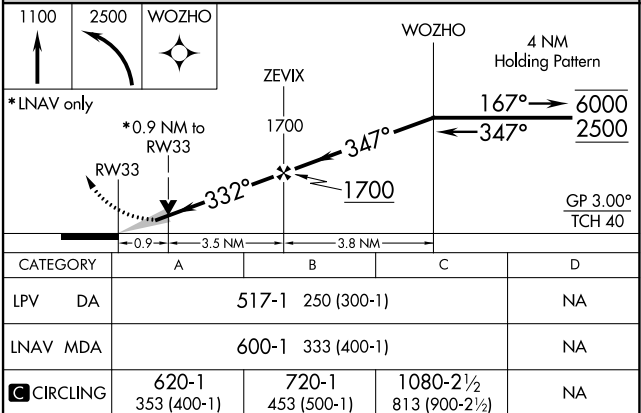

WAAS CH 97743 W33A	APP CRS 332°	Rwy Idg TDZE Apt Elev	3000 267 267
--	------------------------	-----------------------------	---

RNAV (GPS) RWY 33

WHITE MOUNTAIN (WMO) (P A W M)

RNP APCH.		MISSED APPROACH: Climb to 1100 then climbing left turn to 2500 direct WOZHO and hold.	
Circling NA northeast of Rwy 15-33.			
AWOS-3P 121.45	ANCHORAGE CENTER 133.3 290.4	NOME RADIO 122.05	CTAF 122.9 0