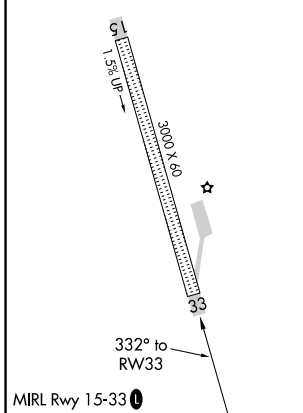

WAAS CH 97743 W33A	APP CRS 332°	Rwy Idg TDZE Apt Elev	3000 267 267
--	------------------------	-----------------------------	---

RNAV (GPS) RWY 33

WHITE MOUNTAIN (WMO) (P A W M)

RNP APCH.		MISSED APPROACH: Climb to 1100 then climbing left turn to 2500 direct WOZHO and hold.	
Circling NA northeast of Rwy 15-33.			
AWOS-3P 121.45	ANCHORAGE CENTER 133.3 290.4	NOME RADIO 122.05	CTAF 122.9 0