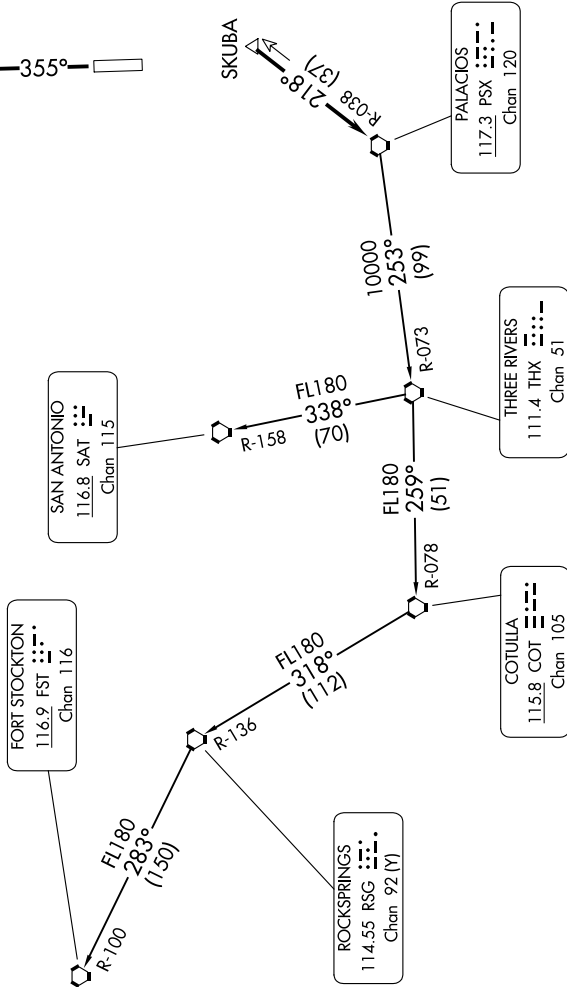

PALACIOS THREE DEPARTURE

TOP ALTITUDE:
ASSIGNED BY ATC

RADAR and DME required.

ATIS 119.525
CLNC DEL 132.075
GND CON 132.075
EXECUTIVE TOWER ★ 126.975 (CTAF)
HOUSTON DEP CON 123.8 257.7

TAKEOFF MINIMUMS
Rwys 18, 36: Standard.

700
355°

(CONTINUED ON FOLLOWING PAGE)

NOTE: Chart not to scale.

PALACIOS THREE DEPARTURE