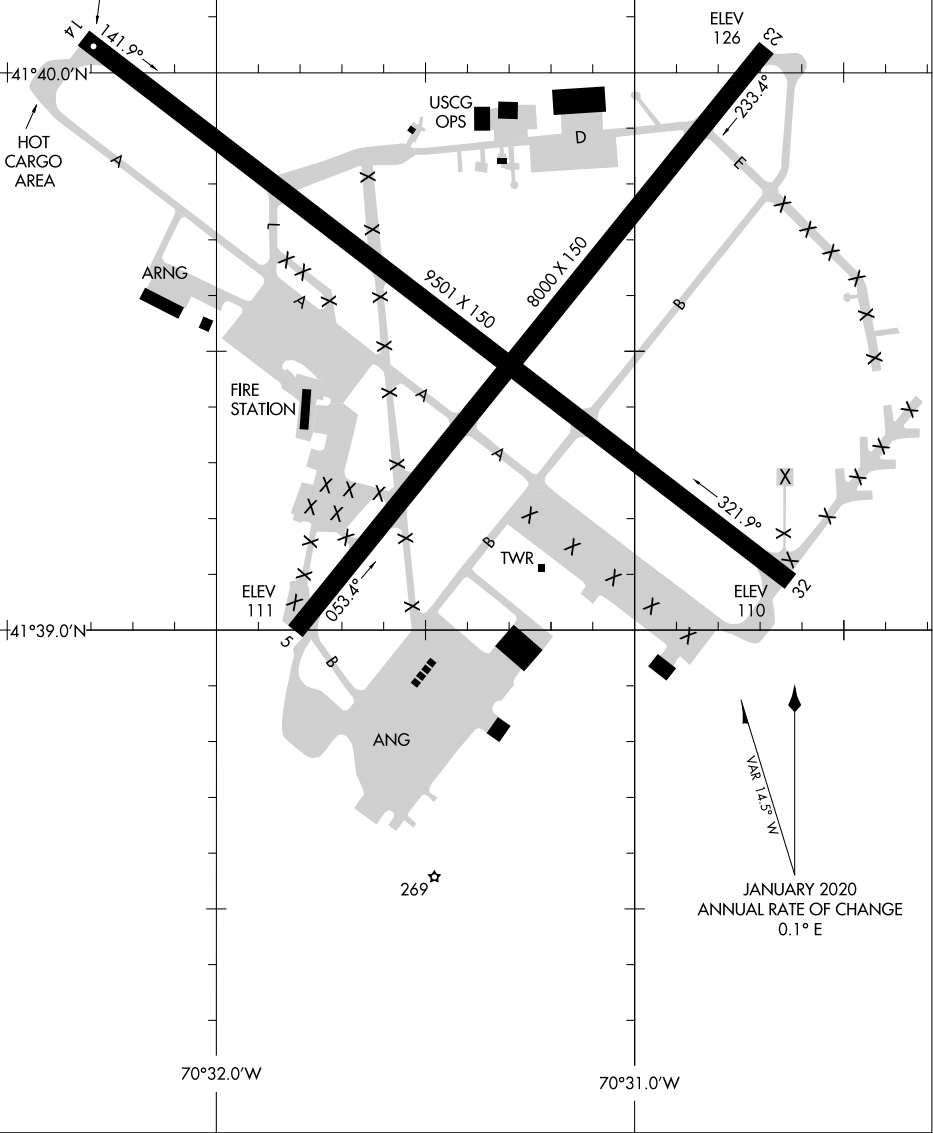

24137

AIRPORT DIAGRAM

CAPE COD COAST GUARD AIR STATION (F/MH)
AL-10362 (FAA)
FALMOUTH, MASSACHUSETTS

ATIS
120.475 236.825
COAST GUARD TOWER
128.425 291.1
GND CON
124.15 275.8

**CAUTION: BE ALERT TO RUNWAY CROSSING CLEARANCES.
READBACK OF ALL RUNWAY HOLDING INSTRUCTIONS IS REQUIRED.**

RWY 05-23
PCN 33 F/A/W/T
RWY 14-32
PCN 26 F/A/W/T

FIELD
ELEV
130

NE-1, 26 DEC 2024 to 23 JAN 2025

NE-1, 26 DEC 2024 to 23 JAN 2025