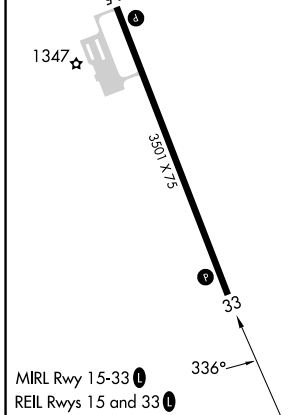

WAAS CH 63032 W33A	APP CRS 336°	Rwy Idg TDZE Apt Elev	3501 1306 1306

RNAV (GPS) RWY 33

TECUMSEH MUNI (ØG3)

RNP APCH.	Baro-VNAV NA. Use Nebraska City altimeter setting, when not received, use Beatrice altimeter setting and increase all DA 3 feet and all MDA 20 feet. MISSED APPROACH: Climb to 4000 direct HEHVFY and hold.
▼ NA	

AFK AWOS-3PT 128.325	MINNEAPOLIS CENTER 126.4 317.7	CTAF 122.9 Ø

CATEGORY	A	B	C	D
LPV DA	1569-1	263 (300-1)		NA
LNAV/VNAV DA	1619-1	313 (400-1)		NA
LNAV MDA	1680-1	374 (400-1)		NA