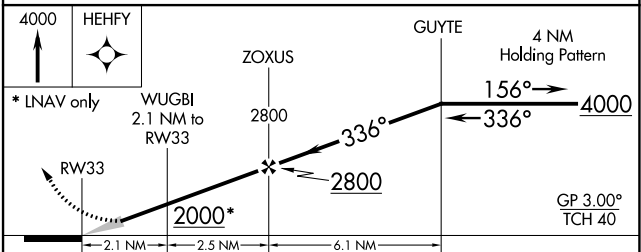

WAAS CH 63032 W33A	APP CRS 336°	Rwy Idg TDZE Apt Elev	3501 1306 1306

RNAV (GPS) RWY 33

TECUMSEH MUNI (ØG3)

RNP APCH.	Baro-VNAV NA. Use Nebraska City altimeter setting, when not received, use Beatrice altimeter setting and increase all DA 3 feet and all MDA 20 feet. MISSED APPROACH: Climb to 4000 direct HEHVFY and hold.
▼ NA	

AFK AWOS-3PT 128.325	MINNEAPOLIS CENTER 126.4 317.7	CTAF 122.9 Ø

CATEGORY	A	B	C	D
LPV DA	1569-1	263 (300-1)		NA
LNAV/VNAV DA	1619-1	313 (400-1)		NA
LNAV MDA	1680-1	374 (400-1)		NA