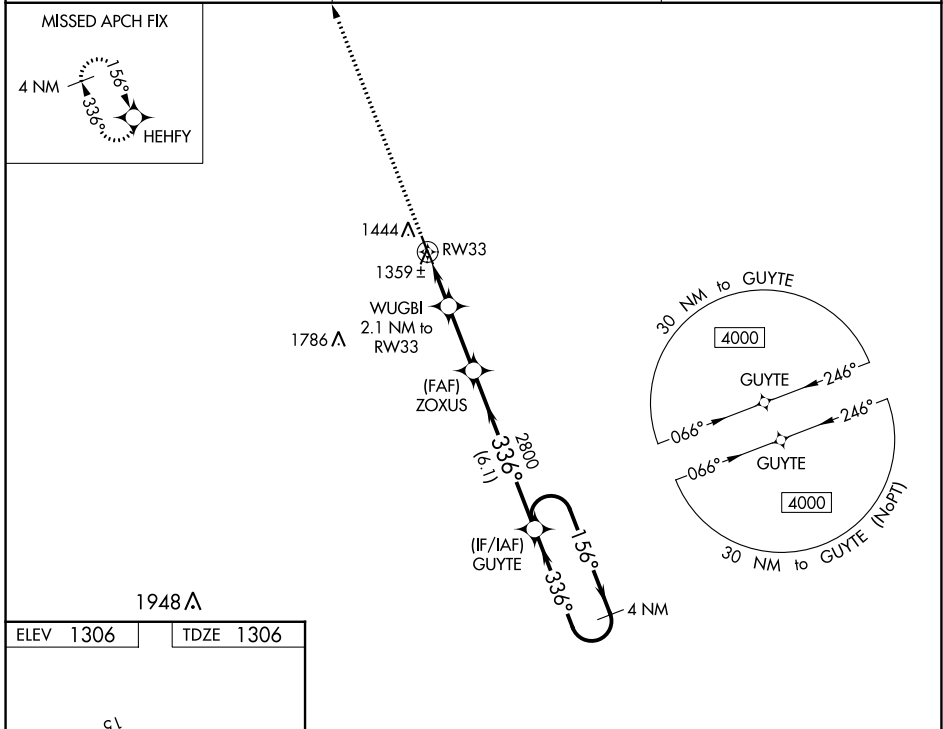

WAAS CH 63032 W33A	APP CRS 336°	Rwy Idg TDZE Apt Elev	3501 1306 1306
--	------------------------	-----------------------------	---

RNAV (GPS) RWY 33

TECUMSEH MUNI (ØG3)

RNP APCH.	<p>Baro-VNAV NA. Use Nebraska City altimeter setting, when not received, use Beatrice altimeter setting and increase all DA 3 feet and all MDA 20 feet.</p> <p>MISSED APPROACH: Climb to 4000 direct HEHVFY and hold.</p>
<p>▼ NA</p>	

AFK AWOS-3PT 128.325	MINNEAPOLIS CENTER 126.4 317.7	CTAF 122.9 Ø
--------------------------------	--	-------------------------------

CATEGORY	A	B	C	D
LPV DA	1569-1	263 (300-1)		NA
LNAV/VNAV DA	1619-1	313 (400-1)		NA
LNAV MDA	1680-1	374 (400-1)		NA