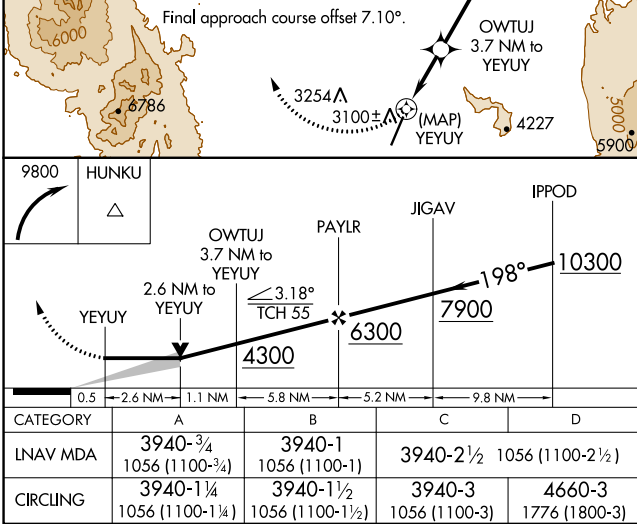

RNAV (GPS) RWY 19

ST GEORGE RGNL (SGU)

APP CRS 198°	Rwy Idg 9300
	TDZE 2884
	Apt Elev 2884

RNP APCH-GPS. ▽ ▲ -6°C	MALSR 55	MISSED APPROACH: Climbing right turn to 9800 direct HUNKU and hold, continue climb-in-hold to 9800.
---------------------------------	-------------	---

AWOS-3PT 135.075	LOS ANGELES CENTER 124.2 343.6	CINC DEL 133.3	UNICOM 123.075 (CTAF) 0
----------------------------	--	--------------------------	-----------------------------------

SW-4, 26 DEC 2024 to 23 JAN 2025

SW-4, 26 DEC 2024 to 23 JAN 2025

REIL Rwy 1 0
HIRL Rwy 1-19 0