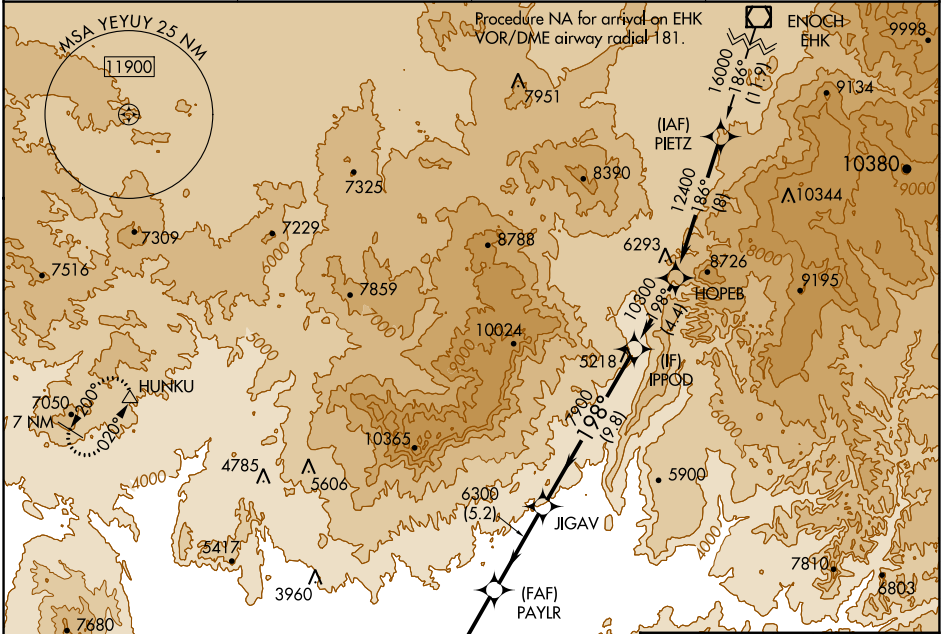

RNAV (GPS) RWY 19

ST GEORGE RGNL (SGU)

APP CRS 198°	Rwy Idg 9300
	TDZE 2884
	Apt Elev 2884

RNP APCH-GPS. ▽ ▲ -6°C	MALSR 55	MISSED APPROACH: Climbing right turn to 9800 direct HUNKU and hold, continue climb-in-hold to 9800.
---------------------------------	-------------	---

AWOS-3PT 135.075	LOS ANGELES CENTER 124.2 343.6	CINC DEL 133.3	UNICOM 123.075 (CTAF) 0
----------------------------	--	--------------------------	-----------------------------------

SW-4, 26 DEC 2024 to 23 JAN 2025

SW-4, 26 DEC 2024 to 23 JAN 2025

REIL Rwy 1 0
HIRL Rwy 1-19 0