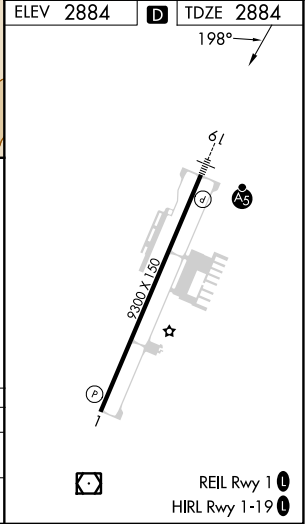

RNAV (GPS) RWY 19

ST GEORGE RGNL (SGU)

APP CRS 198°	Rwy Idg 9300
	TDZE 2884
	Apt Elev 2884

RNP APCH-GPS. ▽ ▲ -6°C	MALSR 55	MISSED APPROACH: Climbing right turn to 9800 direct HUNKU and hold, continue climb-in-hold to 9800.

AWOS-3PT 135.075	LOS ANGELES CENTER 124.2 343.6	CINC DEL 133.3	UNICOM 123.075 (CTAF) 0

SW-4, 26 DEC 2024 to 23 JAN 2025

SW-4, 26 DEC 2024 to 23 JAN 2025

REIL Rwy 1 0
HIRL Rwy 1-19 0