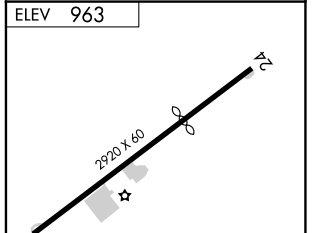

CATEGORY	A	B	C	D
☑ CIRCLING	1980-3	1017 (1100-3)	NA	

LIRL Rwy 6-24