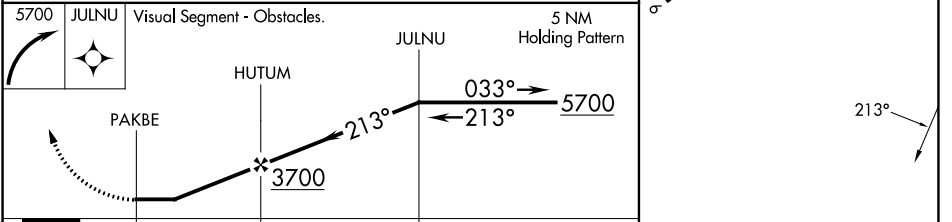

CATEGORY	A	B	C	D
☑ CIRCLING	1980-3	1017 (1100-3)	NA	

LIRL Rwy 6-24