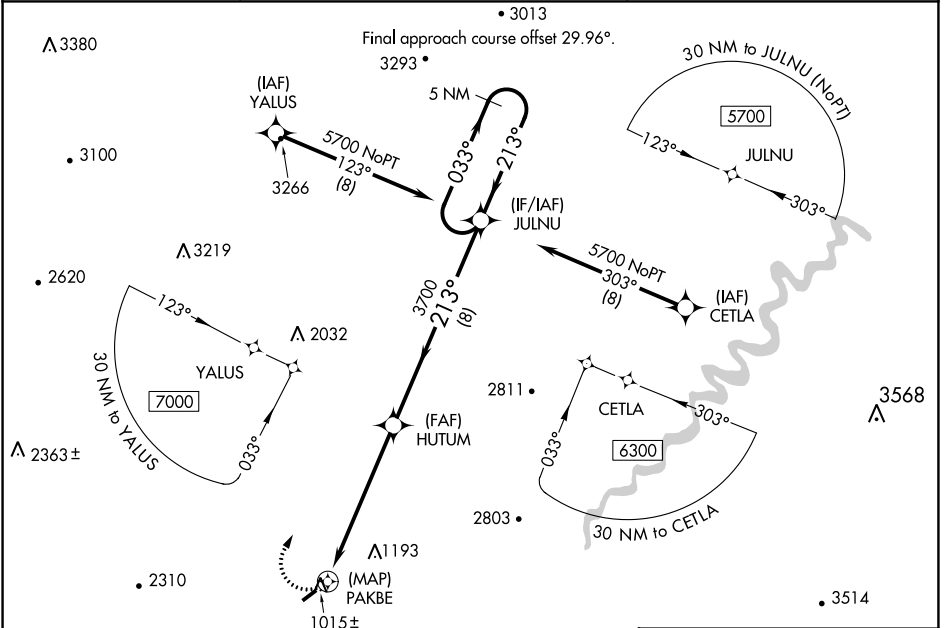

APP CRS <b>213°</b>	Rwy Idg TDZE Apt Elev	<b>NA</b> <b>NA</b> <b>963</b>
------------------------	-----------------------------	--------------------------------------

# RNAV (GPS)-B

NEW MARKET (8W2)

RNP APCH.		<p>MISSED APPROACH: Climbing right turn to 5700 direct JULNU and hold, continue climb-in-hold to 5700.</p>
<p><b>▽</b> Procedure NA at night. When local altimeter setting not received, use Staunton/Waynesboro/Harrisonburg altimeter setting and increase all MDA 100 feet.</p>		
AWOS-3 <b>118.175</b>	WASHINGTON CENTER <b>133.2 282.2</b>	UNICOM <b>122.8 (CTAF)</b>

NE-3, 26 DEC 2024 to 23 JAN 2025

NE-3, 26 DEC 2024 to 23 JAN 2025

CATEGORY	A	B	C	D
<b>☑</b> CIRCLING	1980-3	1017 (1100-3)	NA	

LIRL Rwy 6-24