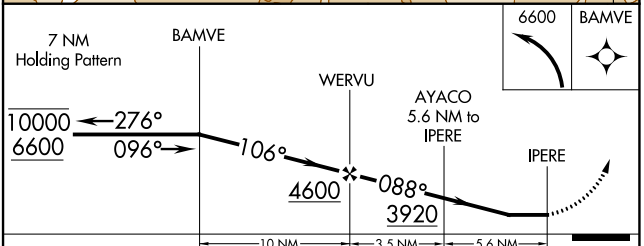

APP CRS 088°	Rwy Idg TDZE Apt Elev	N/A N/A 907
------------------------	-----------------------------	--

RNAV (GPS)-A

EAGLE (EAA) (PAEG)

RNP APCH.

⚠ Circling NA north of Rwy 7-25. Procedure NA at night.
When local altimeter setting not received, procedure NA.

❄ -12°C

MISSED APPROACH: (Do not exceed 210K until BAMVE) Climbing left turn to 6600 direct BAMVE and hold, continue climb-in-hold to 6600.

ASOS 135.55	ANCHORAGE CENTER 135.3 322.5	NORTHWAY RADIO 122.3	UNICOM 122.8 (CTAF) 📻
-----------------------	--	--------------------------------	--

CATEGORY	A	B	C	D
CIRCLING	2720-1¼ 1813 (1900-1¼)	2720-1½ 1813 (1900-1½)	3020-3 2113 (2200-3)	NA

AK, 26 DEC 2024 to 20 FEB 2025

AK, 26 DEC 2024 to 20 FEB 2025