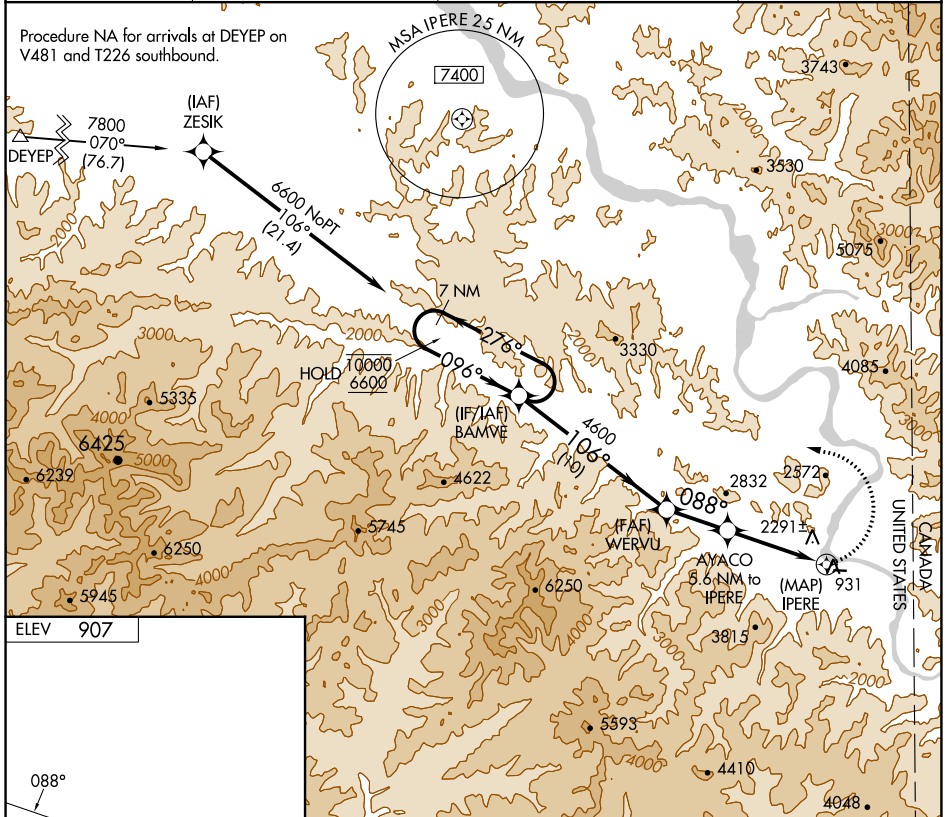

APP CRS 088°	Rwy Idg TDZE Apt Elev	N/A N/A 907
------------------------	-----------------------------	--

RNAV (GPS)-A

EAGLE (EAA) (PAEG)

RNP APCH.

⚠ Circling NA north of Rwy 7-25. Procedure NA at night.
When local altimeter setting not received, procedure NA.

❄ -12°C

MISSED APPROACH: (Do not exceed 210K until BAMVE) Climbing left turn to 6600 direct BAMVE and hold, continue climb-in-hold to 6600.

ASOS 135.55	ANCHORAGE CENTER 135.3 322.5	NORTHWAY RADIO 122.3	UNICOM 122.8 (CTAF) 📻
-----------------------	--	--------------------------------	--

CATEGORY	A	B	C	D
CIRCLING	2720-1¼ 1813 (1900-1¼)	2720-1½ 1813 (1900-1½)	3020-3 2113 (2200-3)	NA

AK, 26 DEC 2024 to 20 FEB 2025

AK, 26 DEC 2024 to 20 FEB 2025