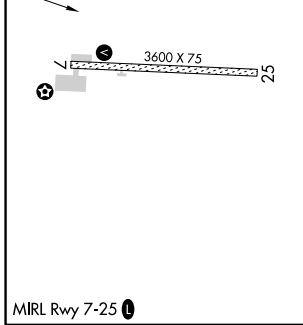

APP CRS 088°	Rwy Idg TDZE Apt Elev	N/A N/A 907
------------------------	-----------------------------	--

RNAV (GPS)-A

EAGLE (EAA) (PAEG)

RNP APCH.

⚠ Circling NA north of Rwy 7-25. Procedure NA at night.
When local altimeter setting not received, procedure NA.

❄ -12°C

MISSED APPROACH: (Do not exceed 210K until BAMVE) Climbing left turn to 6600 direct BAMVE and hold, continue climb-in-hold to 6600.

ASOS 135.55	ANCHORAGE CENTER 135.3 322.5	NORTHWAY RADIO 122.3	UNICOM 122.8 (CTAF) 📻
-----------------------	--	--------------------------------	--