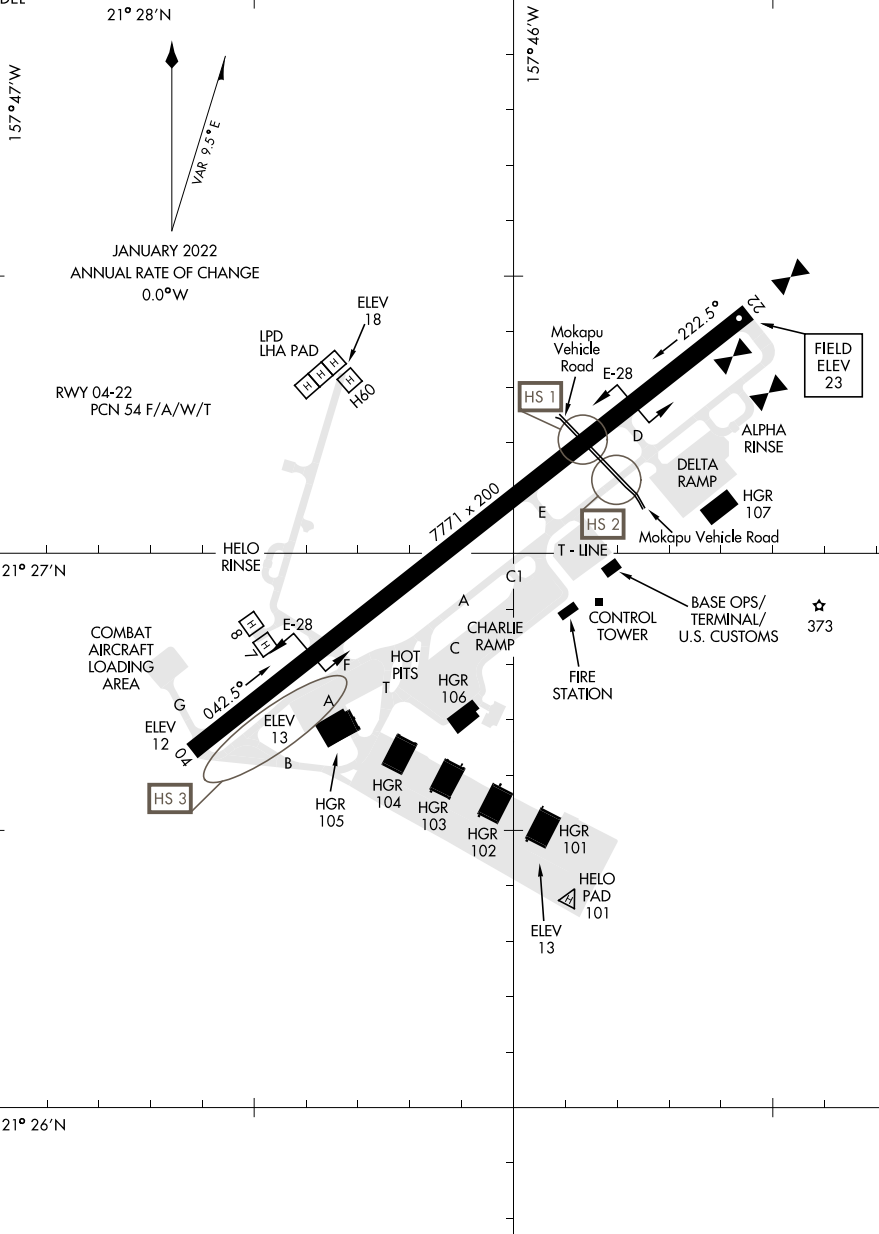

AIRPORT DIAGRAM

[USN]

KANEOHE BAY MCAS (PHNG)

MOKAPU POINT, OAHU I., HAWAII

ATIS 284.5
 TOWER
 120.7 (CTAF) 360.2
 GND CON
 382.8
 CLNC DEL
 294.7

PAC, 26 DEC 2024 to 20 FEB 2025

PAC, 26 DEC 2024 to 20 FEB 2025

AIRPORT DIAGRAM

MOKAPU POINT, OAHU I., HAWAII
KANEOHE BAY MCAS (PHNG)