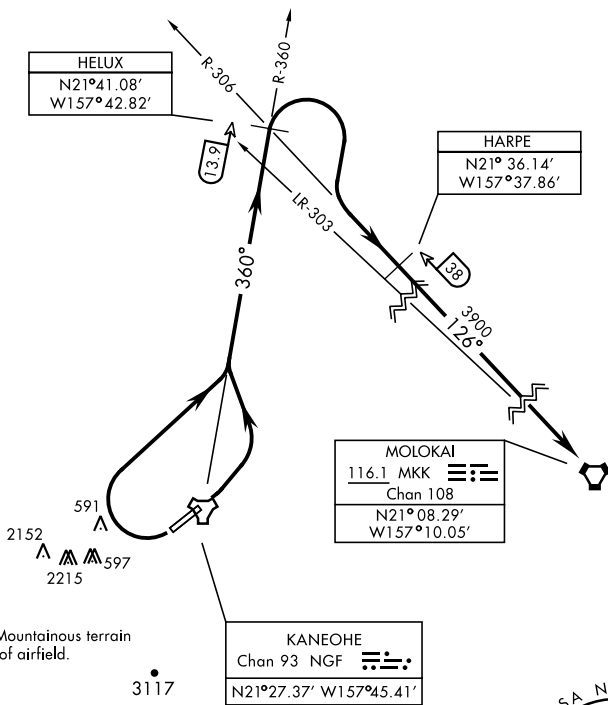

24305 [USN] KANEOHE BAY MCAS (PHNG)
HELUX SIX DEPARTURE (OBSTACLE) (HELUX6 •MKK) MOKAPU POINT, OAHU I, HAWAII

Rwy	Knots	60	120	180	240	300	360
22	V/V(fpm)	975	1950	2925	3900	4875	5850

ATIS 284.5
 CLNC DEL
 294.7
 GND CON
 382.8
 KANEOHE TOWER
 120.7 (CTAF) 360.2
 KANEOHE APP/DEP CON
 125.0 263.5

Minimum Climb Rate to 3900

TA 18,000

DEPARTURE ROUTE DESCRIPTION

TAKEOFF RWY 4: Turn left to intercept NGF TACAN R-360 to HELUX, then intercept MKK VORTAC R-306 to MKK.

TAKEOFF RWY 22: Turn right as soon as practicable to intercept NGF TACAN R-360 to HELUX, then intercept MKK VORTAC R-306 to MKK.

HELUX SIX DEPARTURE (OBSTACLE) (HELUX6 •MKK)

Orig 31OCT24

MOKAPU POINT, OAHU I, HAWAII
 KANEOHE BAY MCAS (PHNG)

PAC, 26 DEC 2024 to 20 FEB 2025

PAC, 26 DEC 2024 to 20 FEB 2025