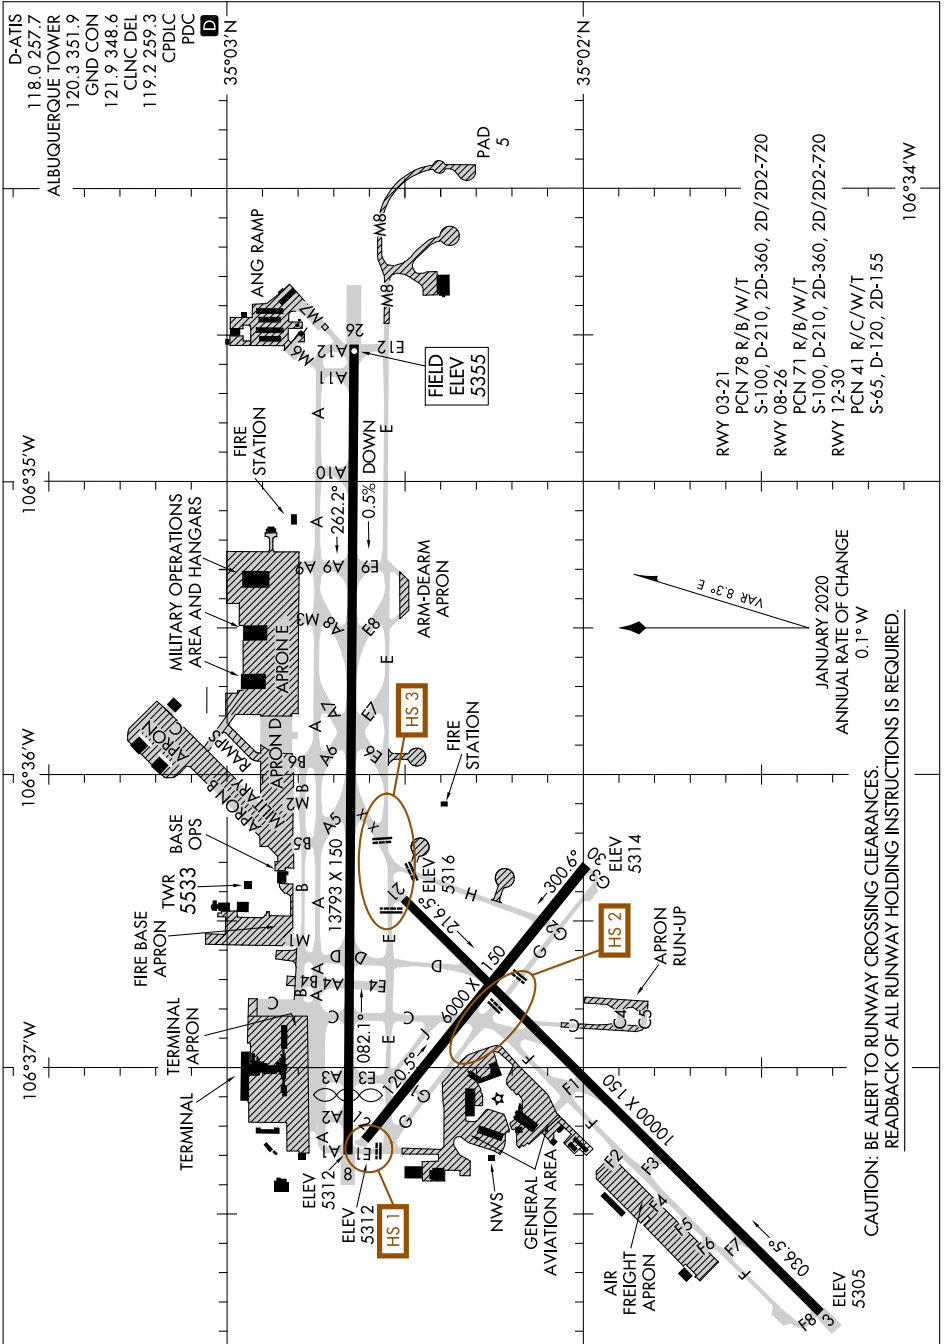

# AIRPORT DIAGRAM

AL-12 (FAA)

ALBUQUERQUE INTL SUNPORT (ABQ)  
ALBUQUERQUE, NEW MEXICO

SW-1, 23 JAN 2025 to 20 FEB 2025

SW-1, 23 JAN 2025 to 20 FEB 2025

# AIRPORT DIAGRAM

ALBUQUERQUE, NEW MEXICO  
ALBUQUERQUE INTL SUNPORT (ABQ)