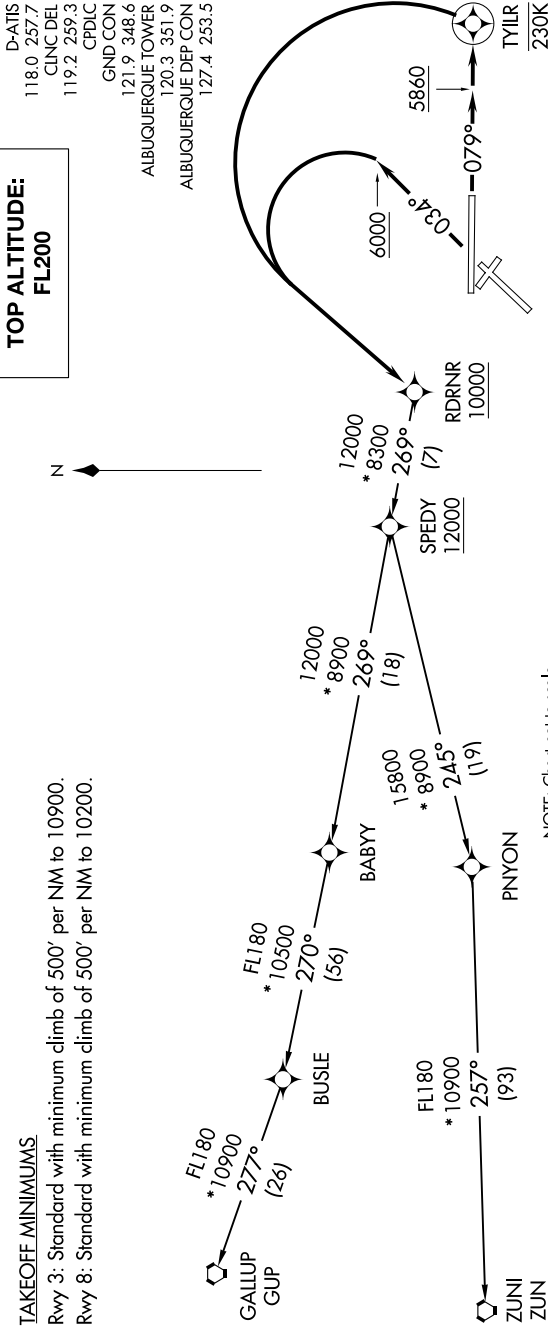

RDRNR THREE DEPARTURE (RNAV) AL-12 (FAA)

SW-1, 23 JAN 2025 to 20 FEB 2025

**TOP ALTITUDE:
FL200**

TAKEOFF MINIMUMS

Rwy 3: Standard with minimum climb of 500' per NM to 10900.
Rwy 8: Standard with minimum climb of 500' per NM to 10200.

RDRNR THREE DEPARTURE (RNAV)

SW-1, 23 JAN 2025 to 20 FEB 2025