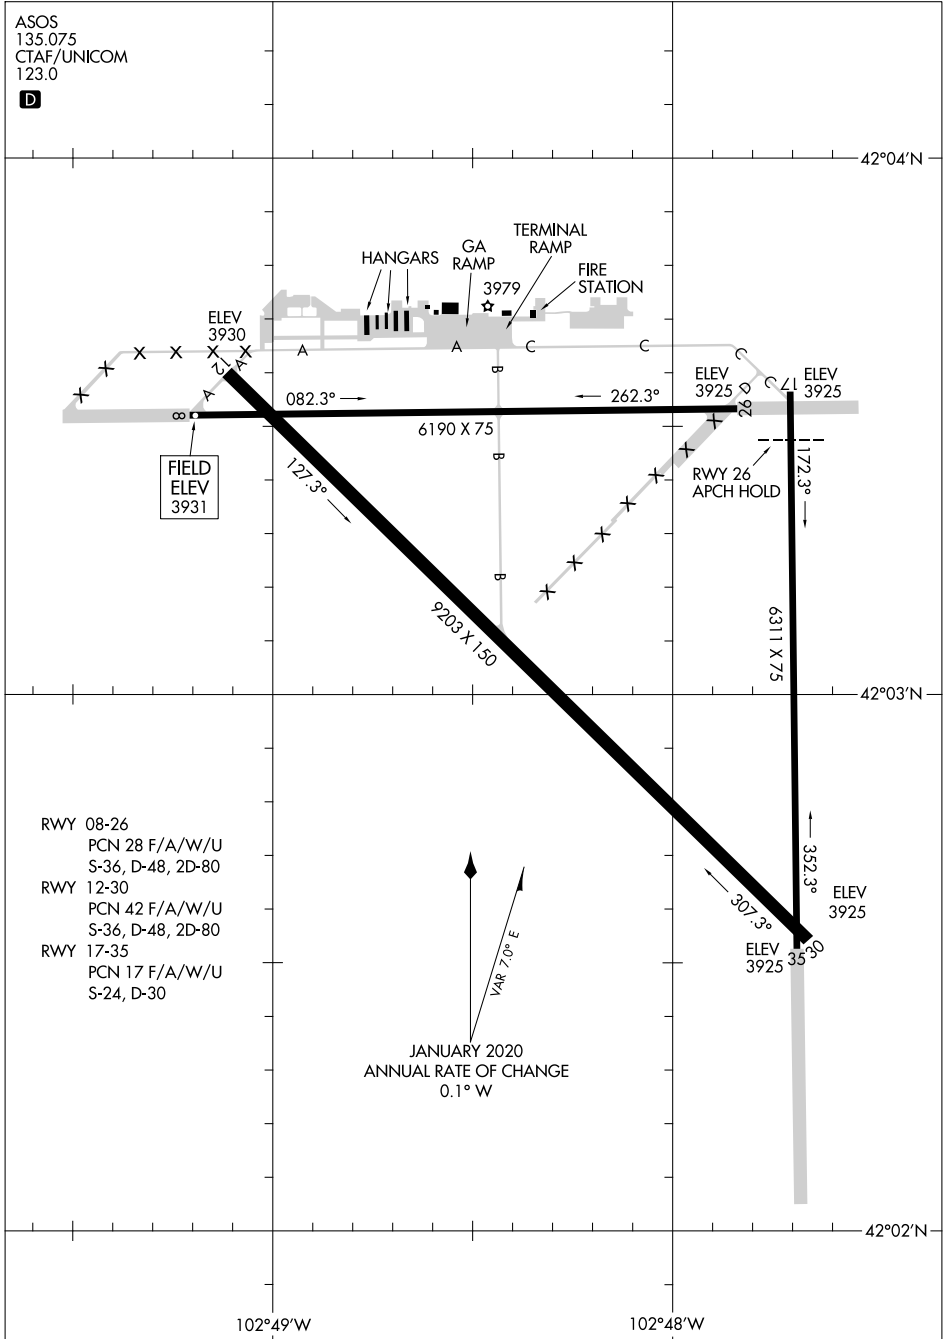

AIRPORT DIAGRAM

AL-16 (FAA)

ALLIANCE MUNI (AIA)
ALLIANCE, NEBRASKA

ASOS
135.075
CTAF/UNICOM
123.0

NC-2, 23 JAN 2025 to 20 FEB 2025

NC-2, 23 JAN 2025 to 20 FEB 2025

AIRPORT DIAGRAM

ALLIANCE, NEBRASKA
ALLIANCE MUNI (AIA)