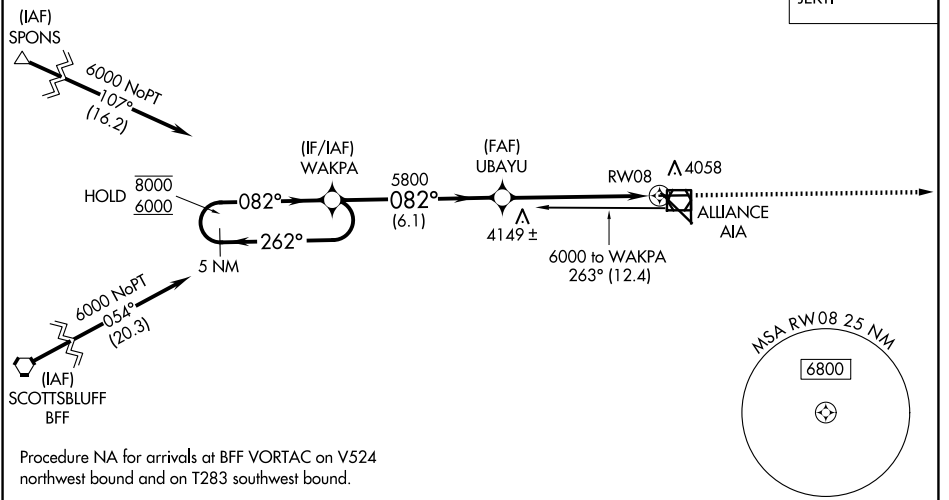

APP CRS	Rwy Idg	6190
082°	TDZE	3931
	Apt Elev	3931

RNAV (GPS) RWY 8

ALLIANCE MUNI (AIA)

RNP APCH.		MISSED APPROACH: Climb to 5700 direct JEKTI and hold.
-----------	--	-------------------------------------------------------

ASOS 135.075	DENVER CENTER 127.95 338.2	UNICOM 123.0 (CTAF) 1
------------------------	--------------------------------------	---------------------------------

NC-2, 23 JAN 2025 to 20 FEB 2025

NC-2, 23 JAN 2025 to 20 FEB 2025

Procedure NA for arrivals at BFF VORTAC on V524 northwest bound and on T283 southwest bound.

A 5749

ELEV 3931	D TDZE 3931
-----------	--------------------

REIL Rwy 12 1
MIRL Rwy 8-26 and 12-30 1

CATEGORY	A	B	C	D
LNVA MDA	4400-1	469 (500-1)	4400-1 $\frac{3}{8}$ 469 (500-1 $\frac{3}{8}$)	4400-1 $\frac{1}{2}$ 469 (500-1 $\frac{1}{2}$)
CIRCLING	4460-1 529 (600-1)	4520-1 589 (600-1)	4580-1 $\frac{3}{4}$ 649 (700-1 $\frac{3}{4}$)	4640-2 $\frac{1}{4}$ 709 (800-2 $\frac{1}{4}$)