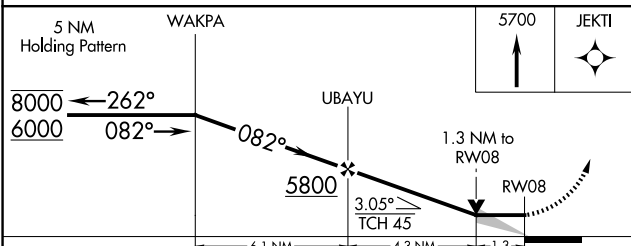

ASOS 135.075	DENVER CENTER 127.95 338.2	UNICOM 123.0 (CTAF) 1
------------------------	--------------------------------------	---------------------------------

NC-2, 23 JAN 2025 to 20 FEB 2025

NC-2, 23 JAN 2025 to 20 FEB 2025

Procedure NA for arrivals at BFF VORTAC on V524 northwest bound and on T283 southwest bound.

A 5749

ELEV 3931	D TDZE 3931
-----------	--------------------

REIL Rwy 12 1
MIRL Rwy 8-26 and 12-30 1

CATEGORY	A	B	C	D
LNVA MDA	4400-1	469 (500-1)	4400-1 $\frac{3}{8}$ 469 (500-1 $\frac{3}{8}$)	4400-1 $\frac{1}{2}$ 469 (500-1 $\frac{1}{2}$)
CIRCLING	4460-1 529 (600-1)	4520-1 589 (600-1)	4580-1 $\frac{3}{4}$ 649 (700-1 $\frac{3}{4}$)	4640-2 $\frac{1}{4}$ 709 (800-2 $\frac{1}{4}$)