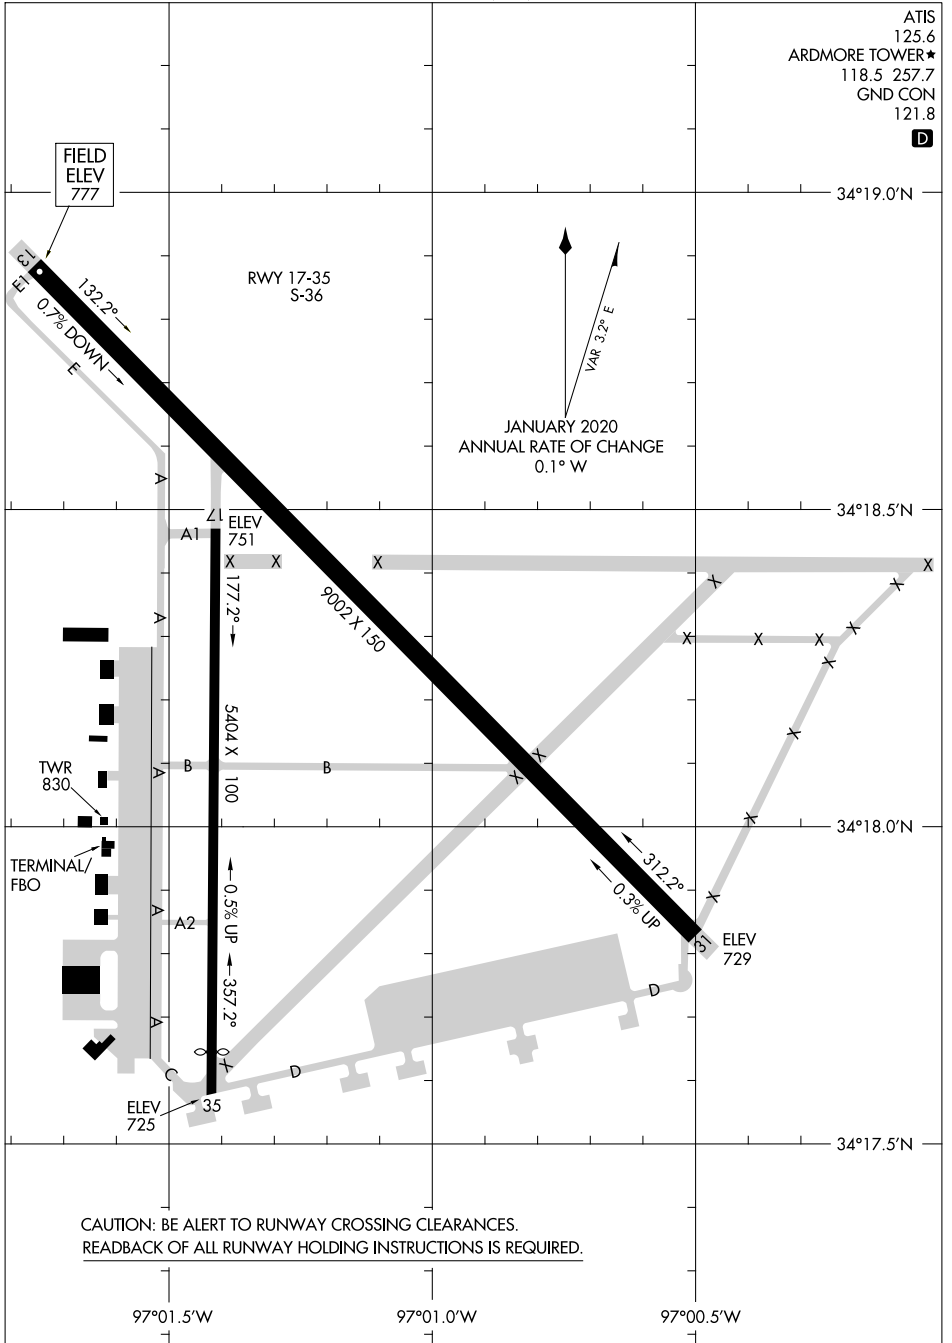

AIRPORT DIAGRAM

AL-22 (FAA)

ARDMORE MUNI (ADM)
ARDMORE, OKLAHOMA

ATIS
125.6
ARDMORE TOWER★
118.5 257.7
GND CON
121.8

CAUTION: BE ALERT TO RUNWAY CROSSING CLEARANCES.
READBACK OF ALL RUNWAY HOLDING INSTRUCTIONS IS REQUIRED.

AIRPORT DIAGRAM

ARDMORE, OKLAHOMA
ARDMORE MUNI (ADM)

SC-1, 23 JAN 2025 to 20 FEB 2025

SC-1, 23 JAN 2025 to 20 FEB 2025