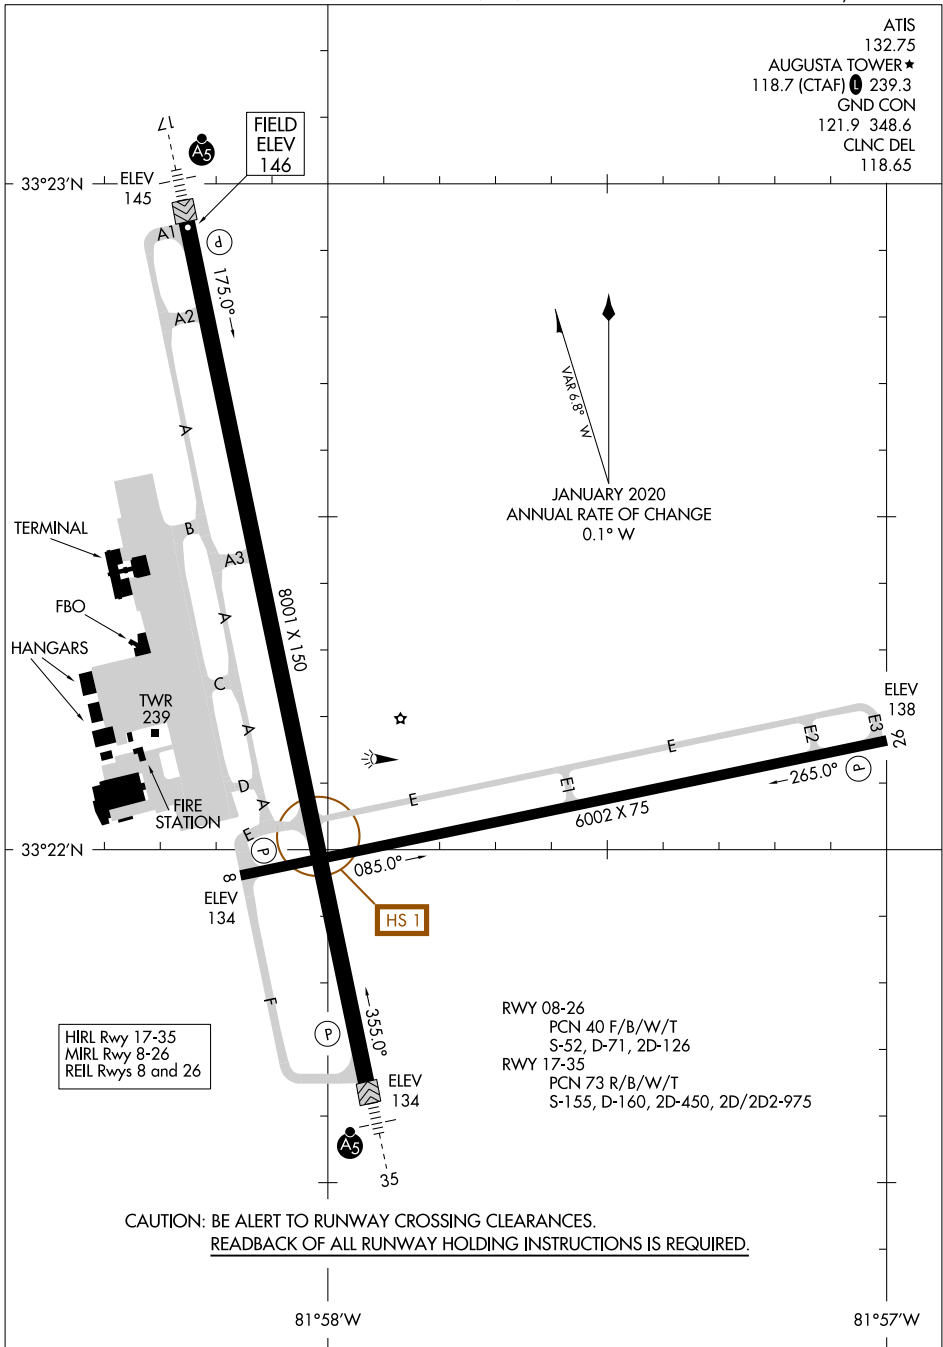

24361

AIRPORT DIAGRAM

AL-27 (FAA)

AUGUSTA RGNL AT BUSH FLD (AGS)
AUGUSTA, GEORGIA

ATIS 132.75
 AUGUSTA TOWER ★ 239.3
 118.7 (CTAF) 239.3
 GND CON 121.9 348.6
 CLNC DEL 118.65

SE-4, 23 JAN 2025 to 20 FEB 2025

SE-4, 23 JAN 2025 to 20 FEB 2025

JANUARY 2020
 ANNUAL RATE OF CHANGE
 0.1° W

HIRL Rwy 17-35
 MIRL Rwy 8-26
 REIL Rwy 8 and 26

RWY 08-26
 PCN 40 F/B/W/T
 S-52, D-71, 2D-126
 RWY 17-35
 PCN 73 R/B/W/T
 S-155, D-160, 2D-450, 2D/2D2-975

CAUTION: BE ALERT TO RUNWAY CROSSING CLEARANCES.
 READBACK OF ALL RUNWAY HOLDING INSTRUCTIONS IS REQUIRED.