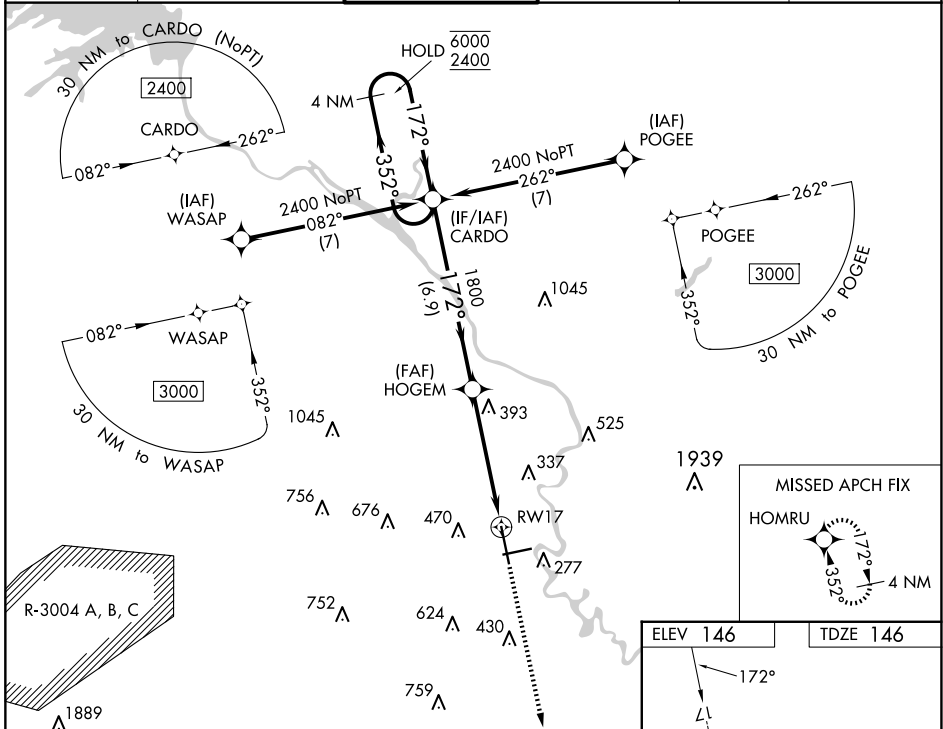

WAAS CH 77504 W17A	APP CRS 172°	Rwy Idg TDZE 146 Apt Elev 146	8001
--	------------------------	---	-------------

RNAV (GPS) RWY 17

AUGUSTA RGNL AT BUSH FLD (AGS)

RNP APCH - GPS.				MALSR	
<p>▼ For uncompensated Baro-VNAV systems, LNAV/VNAV NA below -6°C or above 54°C. ▲ For inop ALS, increase LNAV/VNAV all Cats visibility to RVR 4500.</p>				<p>MISSED APPROACH: Climb to 2100 direct HOMRU and hold.</p>	
ATIS 132.75	AUGUSTA APP CON ★ 126.8 270.3	AUGUSTA TOWER ★ 118.7 (CTAF) 0 239.3	GND CON 121.9 348.6	CLNC DEL 118.65	UNICOM 122.95

SE-4, 23 JAN 2025 to 20 FEB 2025

SE-4, 23 JAN 2025 to 20 FEB 2025