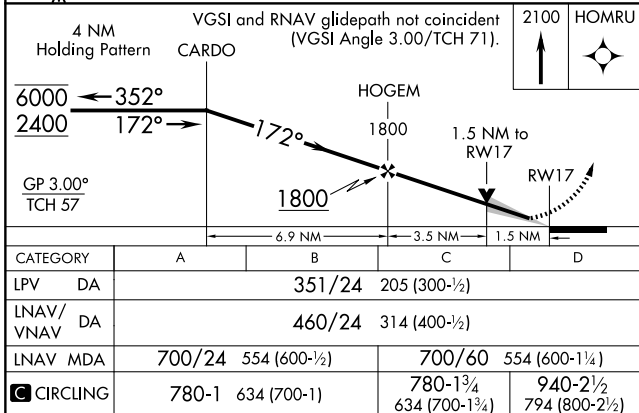

WAAS CH 77504 W17A	APP CRS 172°	Rwy Idg TDZE 146 Apt Elev 146	8001
--	------------------------	---	-------------

RNAV (GPS) RWY 17

AUGUSTA RGNL AT BUSH FLD (AGS)

RNP APCH - GPS.				MALSR	
<p>▼ For uncompensated Baro-VNAV systems, LNAV/VNAV NA below -6°C or above 54°C. ▲ For inop ALS, increase LNAV/VNAV all Cats visibility to RVR 4500.</p>				<p>MISSED APPROACH: Climb to 2100 direct HOMRU and hold.</p>	
ATIS 132.75	AUGUSTA APP CON ★ 126.8 270.3	AUGUSTA TOWER ★ 118.7 (CTAF) 0 239.3	GND CON 121.9 348.6	CLNC DEL 118.65	UNICOM 122.95

SE-4, 23 JAN 2025 to 20 FEB 2025

SE-4, 23 JAN 2025 to 20 FEB 2025