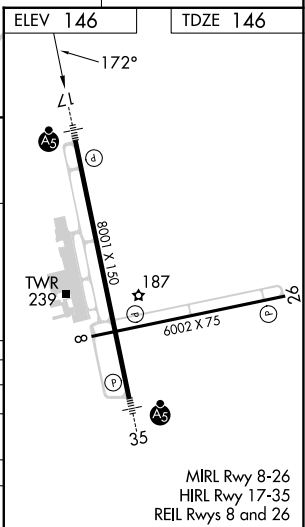

WAAS CH 77504 W17A	APP CRS 172°	Rwy Idg TDZE 146 Apt Elev 146	8001
--	------------------------	---	-------------

RNAV (GPS) RWY 17

AUGUSTA RGNL AT BUSH FLD (AGS)

RNP APCH - GPS.				MALSR	
<p>▼ For uncompensated Baro-VNAV systems, LNAV/VNAV NA below -6°C or above 54°C. ▲ For inop ALS, increase LNAV/VNAV all Cats visibility to RVR 4500.</p>				<p>MISSED APPROACH: Climb to 2100 direct HOMRU and hold.</p>	
ATIS 132.75	AUGUSTA APP CON ★ 126.8 270.3	AUGUSTA TOWER ★ 118.7 (CTAF) 0 239.3	GND CON 121.9 348.6	CLNC DEL 118.65	UNICOM 122.95

SE-4, 23 JAN 2025 to 20 FEB 2025

SE-4, 23 JAN 2025 to 20 FEB 2025