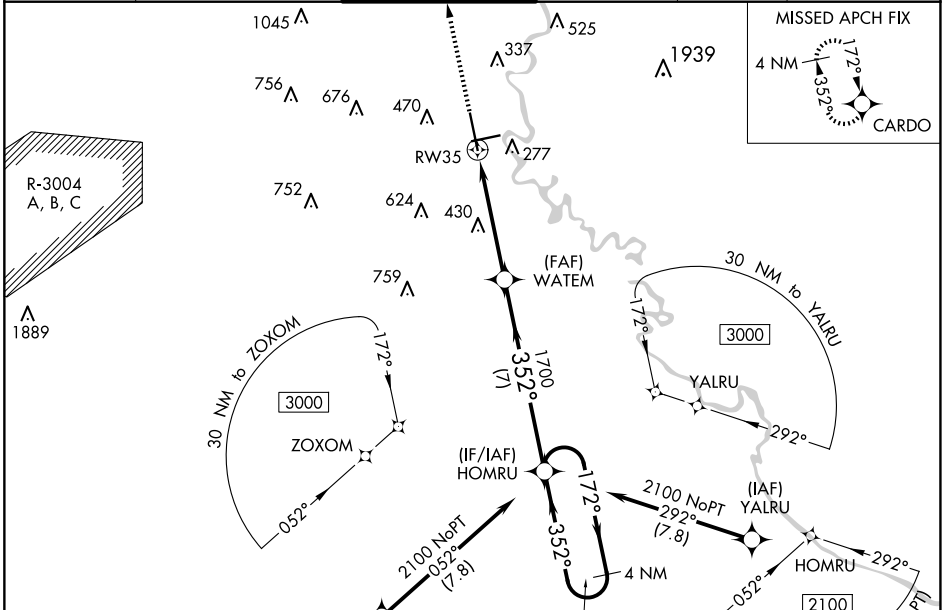

WAAS CH 97303 W35A	APP CRS 352°	Rwy Idg TDZE 137 Apt Elev 146	8001
--	------------------------	---	-------------

RNAV (GPS) RWY 35

AUGUSTA RGNL AT BUSH FLD (AGS)

RNP APCH - GPS.		MALSR	MISSED APPROACH: Climb to 2400 direct CARDO and hold.
 For uncompensated Baro-VNAV systems, LNAV/VNAV NA below -6°C or above 54°C.			

CATEGORY	A	B	C	D
LPV DA	387/24		250 (300-1/2)	
LNAV/VNAV DA	668/55		531 (600-1)	
LNAV MDA	780/24	643 (700-1/2)	780-1 3/8	643 (700-1 3/8)
<input checked="" type="checkbox"/> CIRCLING	780-1	634 (700-1)	780-1 7/8	940-2 1/2 794 (800-2 1/2)

SE-4, 23 JAN 2025 to 20 FEB 2025

SE-4, 23 JAN 2025 to 20 FEB 2025