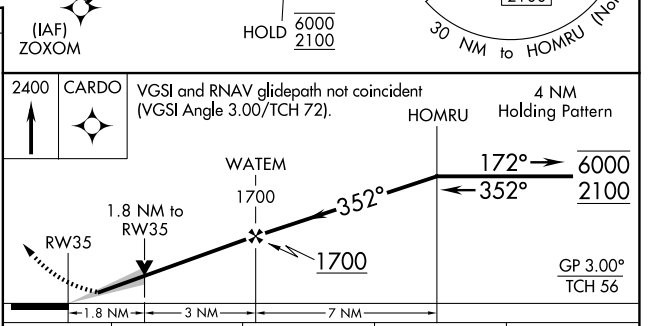

WAAS CH 97303 W35A	APP CRS 352°	Rwy Idg TDZE 137 Apt Elev 146	8001
--	------------------------	---	-------------

RNAV (GPS) RWY 35

AUGUSTA RGNL AT BUSH FLD (AGS)

RNP APCH - GPS.		MALSR	MISSED APPROACH: Climb to 2400 direct CARDO and hold.
 For uncompensated Baro-VNAV systems, LNAV/VNAV NA below -6°C or above 54°C.			

CATEGORY	A	B	C	D
LPV DA	387/24		250 (300-1/2)	
LNAV/VNAV DA	668/55		531 (600-1)	
LNAV MDA	780/24	643 (700-1/2)	780-1 3/8	643 (700-1 3/8)
<input checked="" type="checkbox"/> CIRCLING	780-1	634 (700-1)	780-1 7/8	940-2 1/2 794 (800-2 1/2)