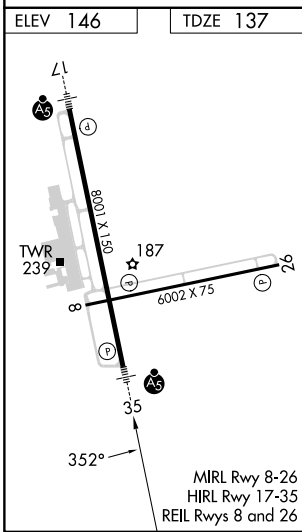

WAAS CH 97303 W35A	APP CRS 352°	Rwy Idg TDZE 137 Apt Elev 146	8001
--	------------------------	---	-------------

RNAV (GPS) RWY 35

AUGUSTA RGNL AT BUSH FLD (AGS)

RNP APCH - GPS.		MALSR	MISSED APPROACH: Climb to 2400 direct CARDO and hold.
 For uncompensated Baro-VNAV systems, LNAV/VNAV NA below -6°C or above 54°C.			

CATEGORY	A	B	C	D
LPV DA	387/24		250 (300-1/2)	
LNAV/VNAV DA	668/55		531 (600-1)	
LNAV MDA	780/24	643 (700-1/2)	780-1 3/8	643 (700-1 3/8)
<input checked="" type="checkbox"/> CIRCLING	780-1	634 (700-1)	780-1 7/8	940-2 1/2 794 (800-2 1/2)