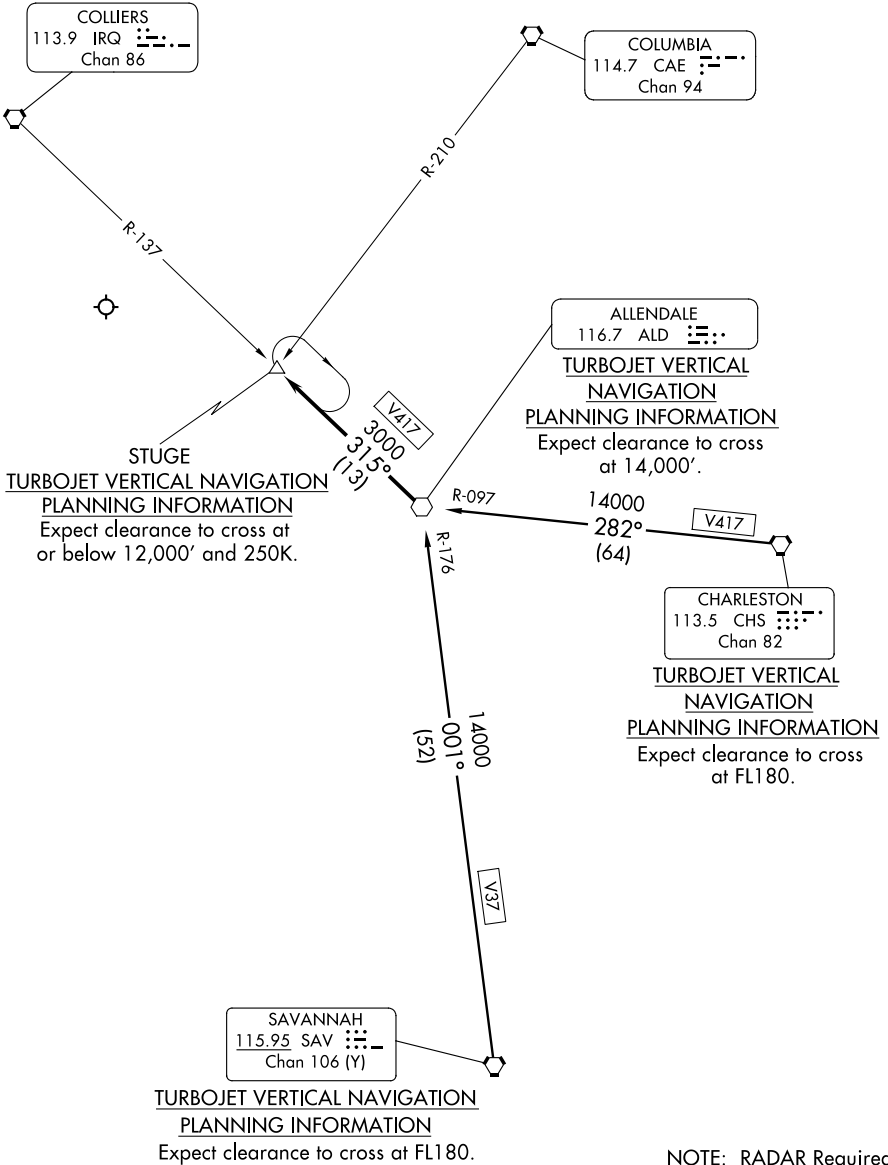

STUGE THREE ARRIVAL

AUGUSTA APP CON ★
119.15 284.625
ATIS
132.75

SE-4, 23 JAN 2025 to 20 FEB 2025

SE-4, 23 JAN 2025 to 20 FEB 2025

(CONTINUED ON FOLLOWING PAGE)