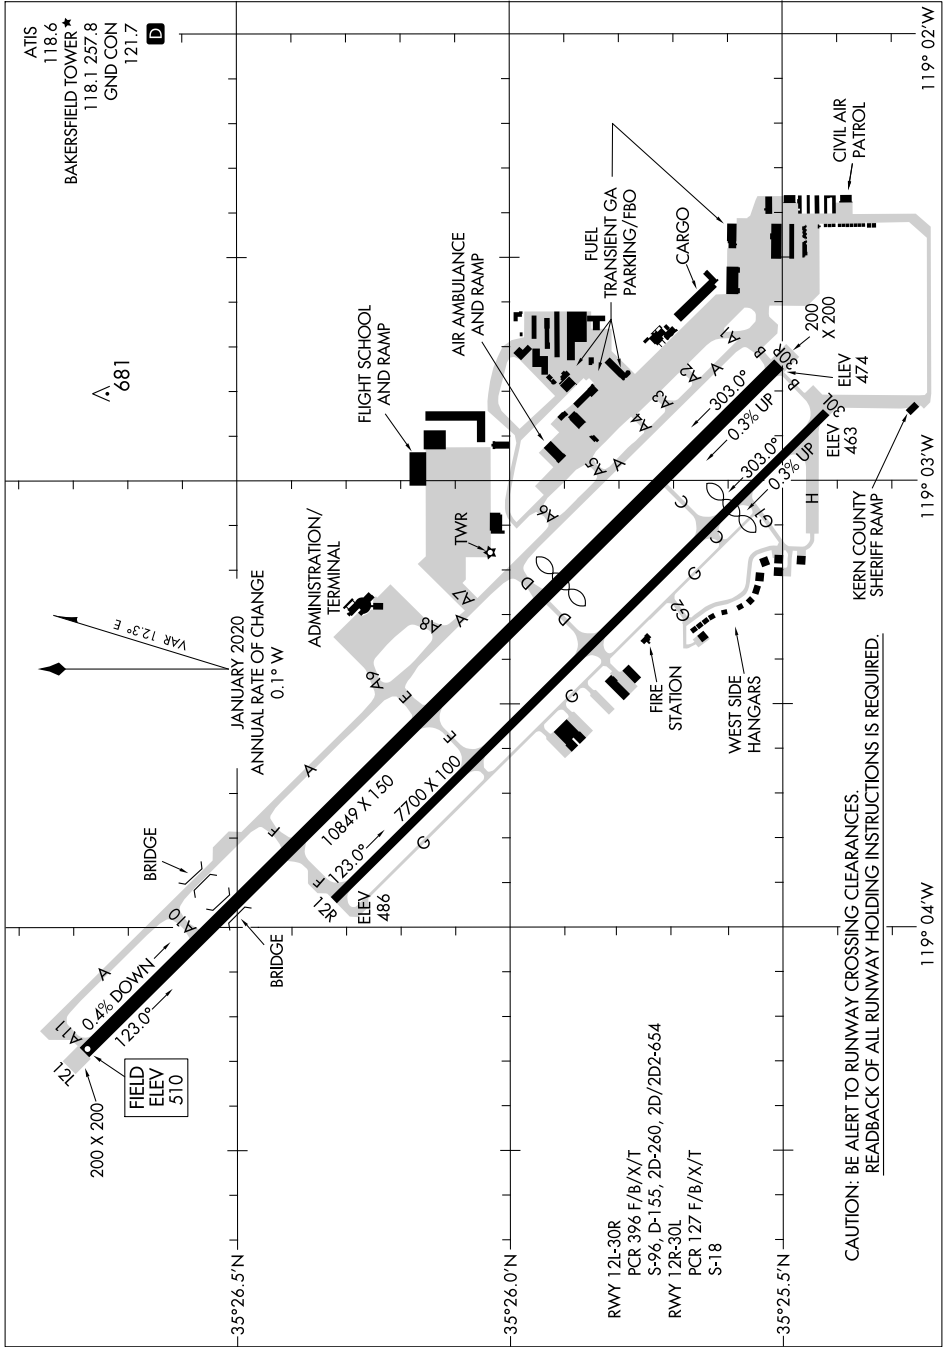

AIRPORT DIAGRAM

AL-36 (FAA)

MEADOWS FLD (BFL)
BAKERSFIELD, CALIFORNIA

SW-3, 23 JAN 2025 to 20 FEB 2025

SW-3, 23 JAN 2025 to 20 FEB 2025

AIRPORT DIAGRAM

BAKERSFIELD, CALIFORNIA
MEADOWS FLD (BFL)