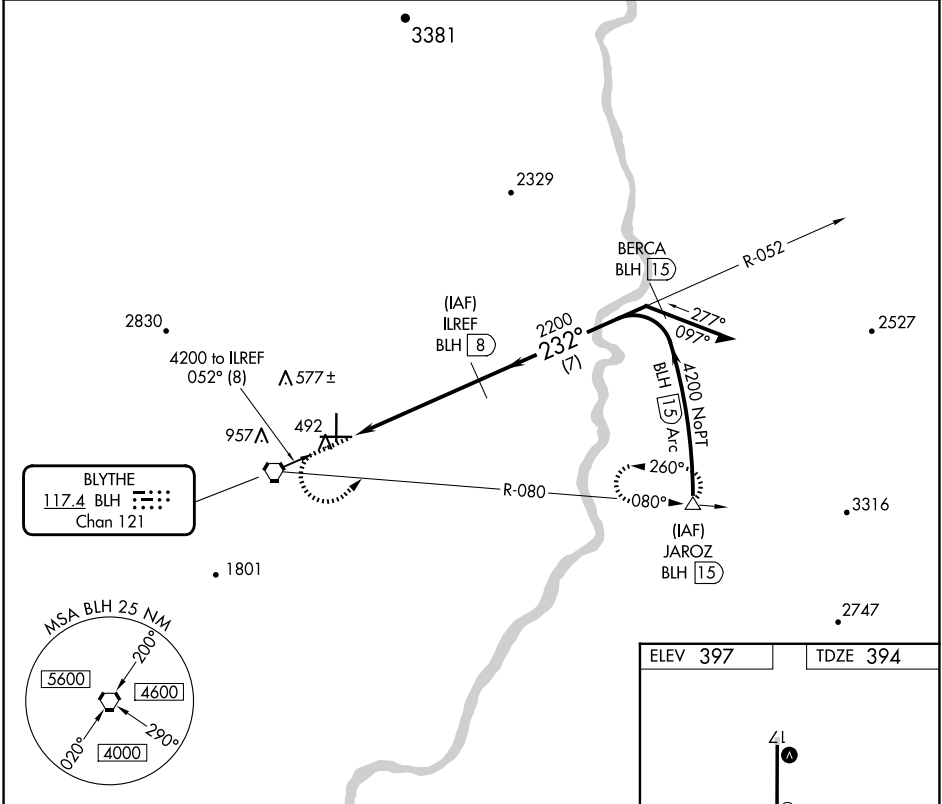

VORTAC BLH 117.4 Chan 121	APP CRS 232°	Rwy Idg TDZE 394 Apt Elev 397
---	------------------------	---

VOR/DME RWY 26

BLYTHE (BLH)

⚠ MISSED APPROACH: Climb to 1200 then climbing left turn to 4600 via BLH VORTAC R-080 to JAROZ/1.5 DME and hold.

ASOS 120.175	LOS ANGELES CENTER 128.15 285.6	UNICOM 122.8 (CTAF)
------------------------	---	-------------------------------

SW-3, 23 JAN 2025 to 20 FEB 2025

SW-3, 23 JAN 2025 to 20 FEB 2025

ELEV 397	TDZE 394
----------	----------

CATEGORY	A	B	C	D
S-26	760-1	366 (400-1)		760-1¼ 366 (400-1¼)
CIRCLING	840-1 443 (500-1)	860-1 463 (500-1)	960-1½ 563 (600-1½)	1260-2¾ 863 (900-2¾)

MIRL Rwy 8-26 and 17-35