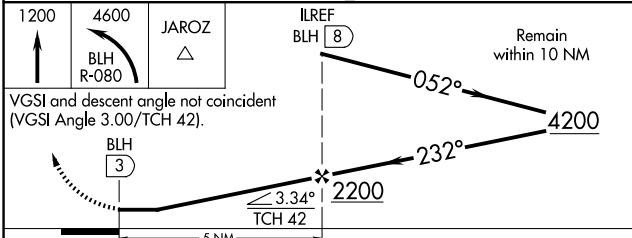

VORTAC BLH 117.4 Chan 121	APP CRS 232°	Rwy Idg TDZE 394 Apt Elev 397
---	------------------------	---

VOR/DME RWY 26

BLYTHE (BLH)

⚠ MISSED APPROACH: Climb to 1200 then climbing left turn to 4600 via BLH VORTAC R-080 to JAROZ/1.5 DME and hold.

ASOS 120.175	LOS ANGELES CENTER 128.15 285.6	UNICOM 122.8 (CTAF)
------------------------	---	-------------------------------

SW-3, 23 JAN 2025 to 20 FEB 2025

SW-3, 23 JAN 2025 to 20 FEB 2025

ELEV 397	TDZE 394
----------	----------

CATEGORY	A	B	C	D
S-26	760-1	366 (400-1)		760-1¼ 366 (400-1¼)
CIRCLING	840-1 443 (500-1)	860-1 463 (500-1)	960-1½ 563 (600-1½)	1260-2¾ 863 (900-2¾)

MIRL Rwy 8-26 and 17-35