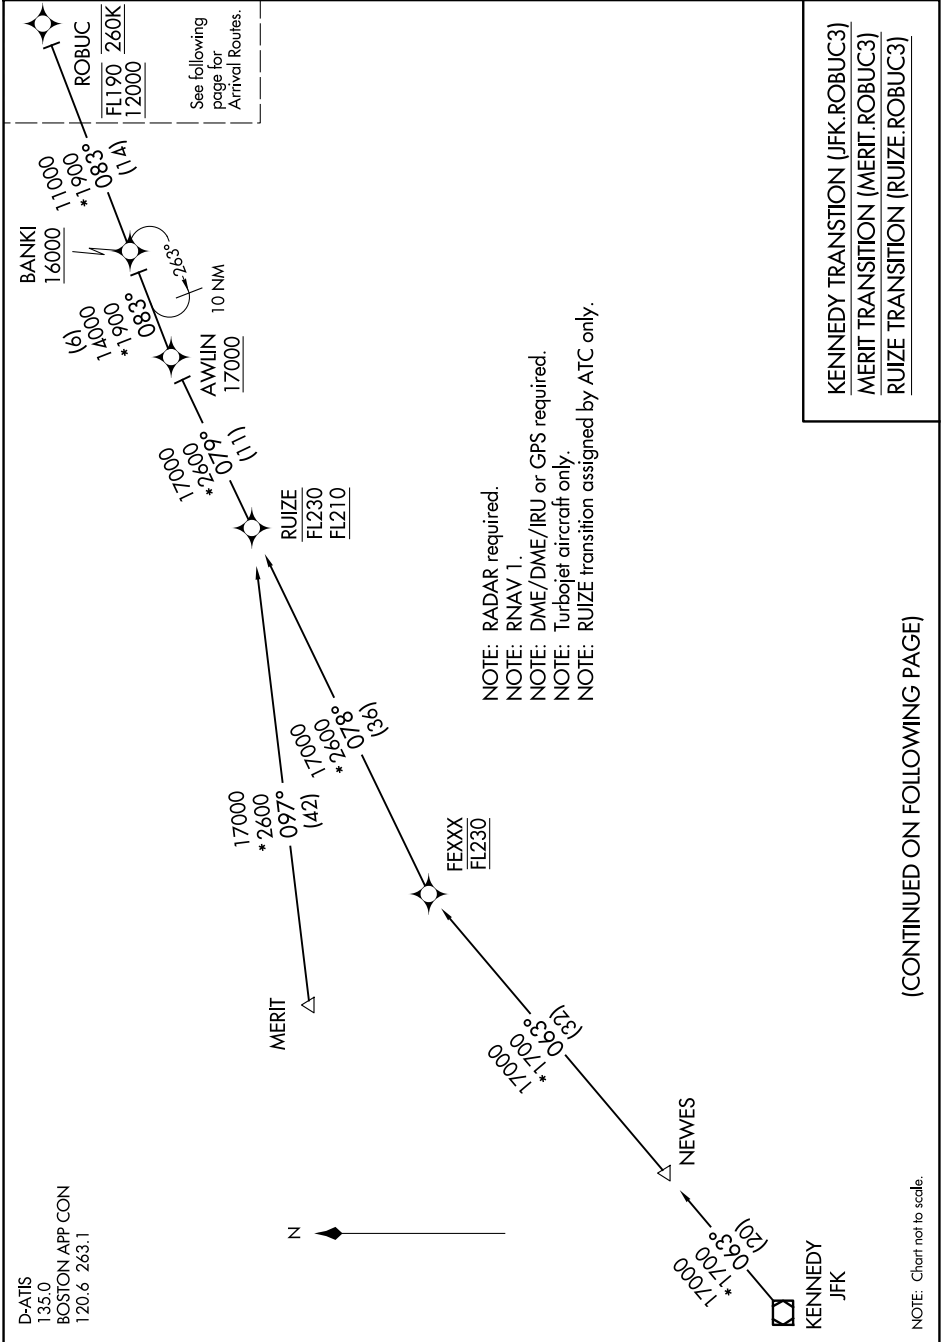

ROBUC THREE ARRIVAL (RNAV) Transition Routes

NE-1, 23 JAN 2025 to 20 FEB 2025

ROBUC THREE ARRIVAL (RNAV) Transition Routes

NE-1, 23 JAN 2025 to 20 FEB 2025