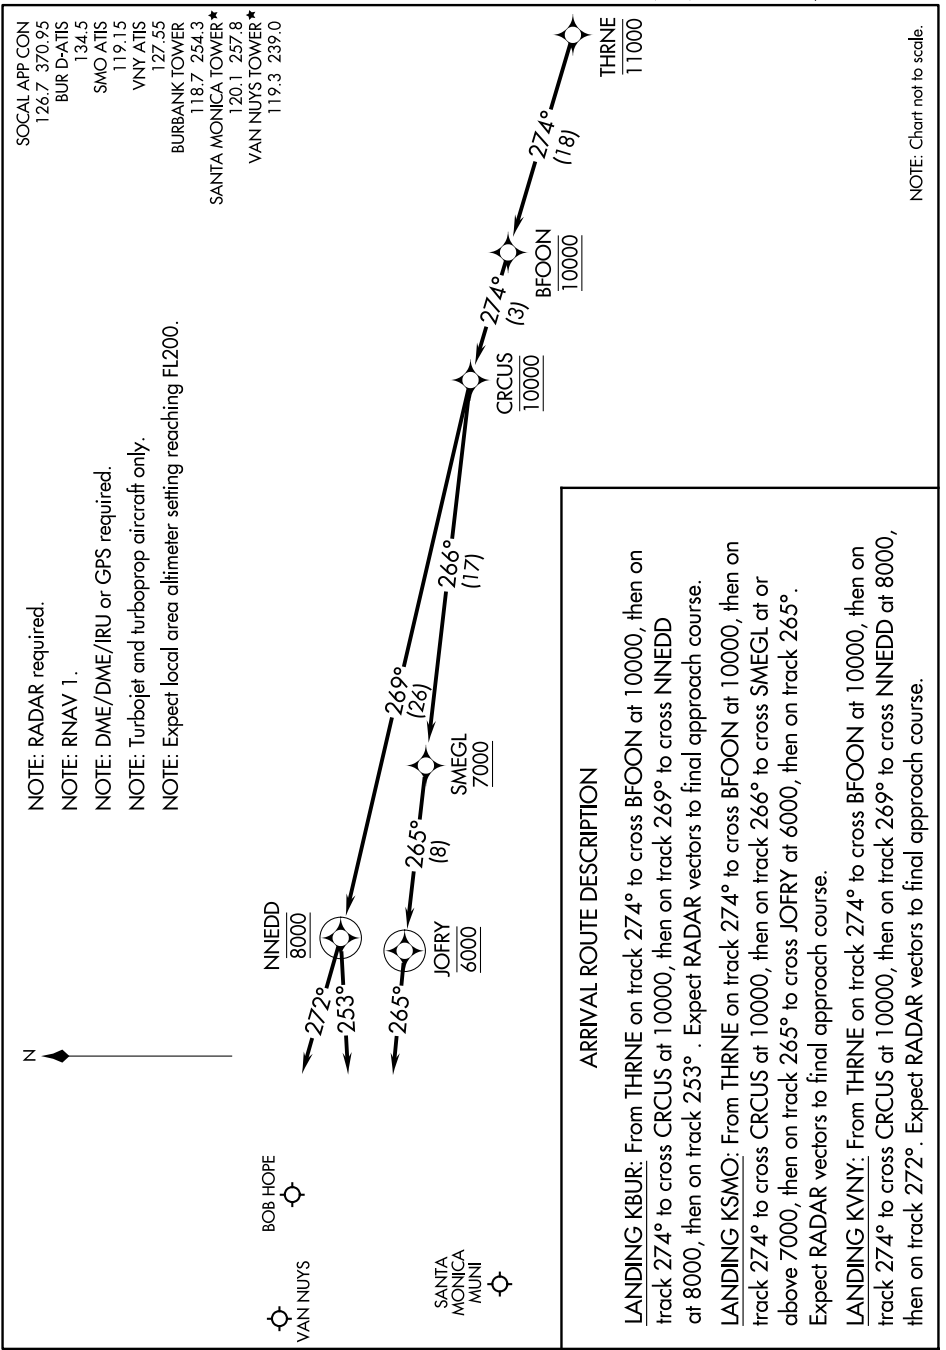

THRNE THREE ARRIVAL (RNAV) Arrival Routes

AL-67 (FAA)

BURBANK, CALIFORNIA

SW-3, 23 JAN 2025 to 20 FEB 2025

THRNE THREE ARRIVAL (RNAV) Arrival Routes

BURBANK, CALIFORNIA

SW-3, 23 JAN 2025 to 20 FEB 2025