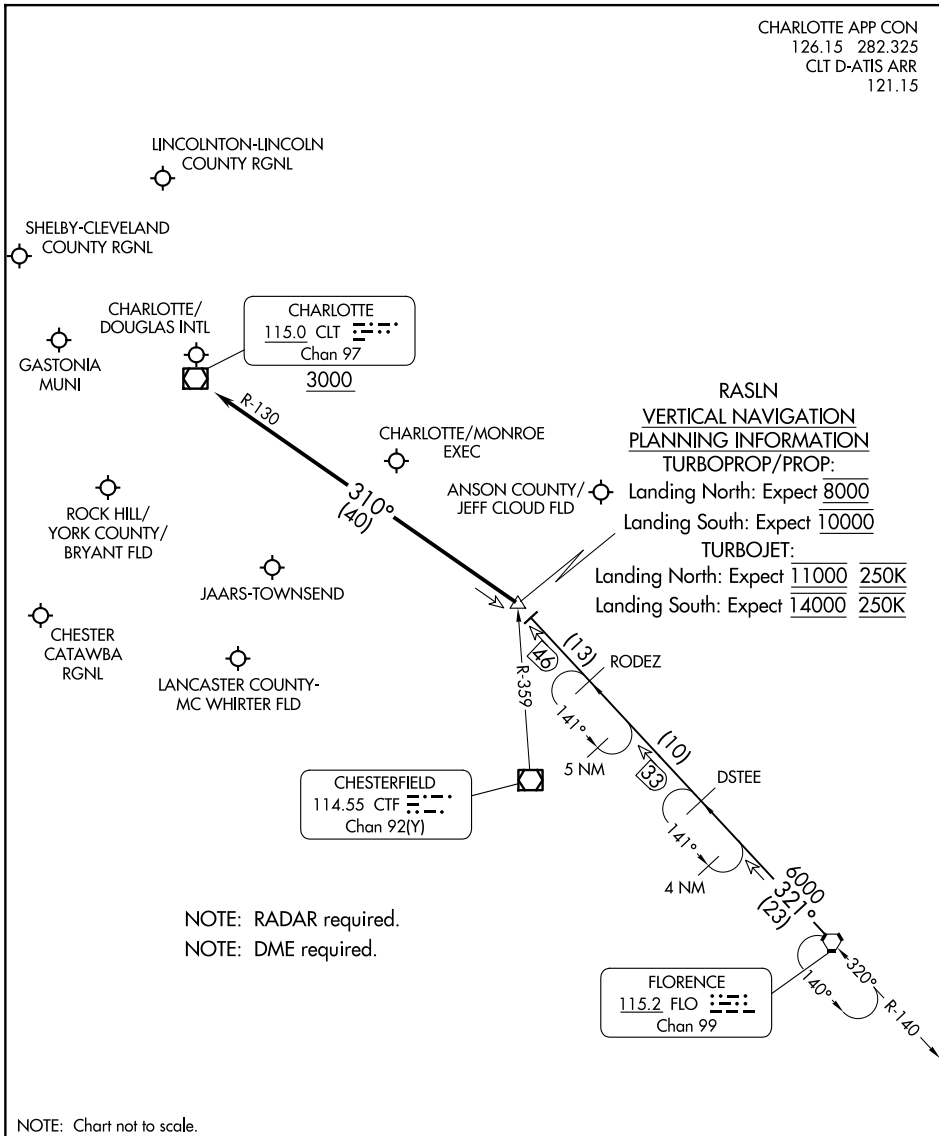

RASN THREE ARRIVAL

CHARLOTTE, NORTH CAROLINA

CHARLOTTE APP CON
126.15 282.325
CLT D-ATIS ARR
121.15

SE-2, 23 JAN 2025 to 20 FEB 2025

SE-2, 23 JAN 2025 to 20 FEB 2025

ARRIVAL ROUTE DESCRIPTION

FLORENCE TRANSITION (FLO.RASN3): From over FLO VORTAC on FLO R-321 to RASN INT. Thence

. . . . from RASN on CLT R-130 to cross CLT VOR/DME at or above 3000. Expect RADAR vectors to destination airport or final approach course prior to CLT VOR/DME.

RASN THREE ARRIVAL

CHARLOTTE, NORTH CAROLINA