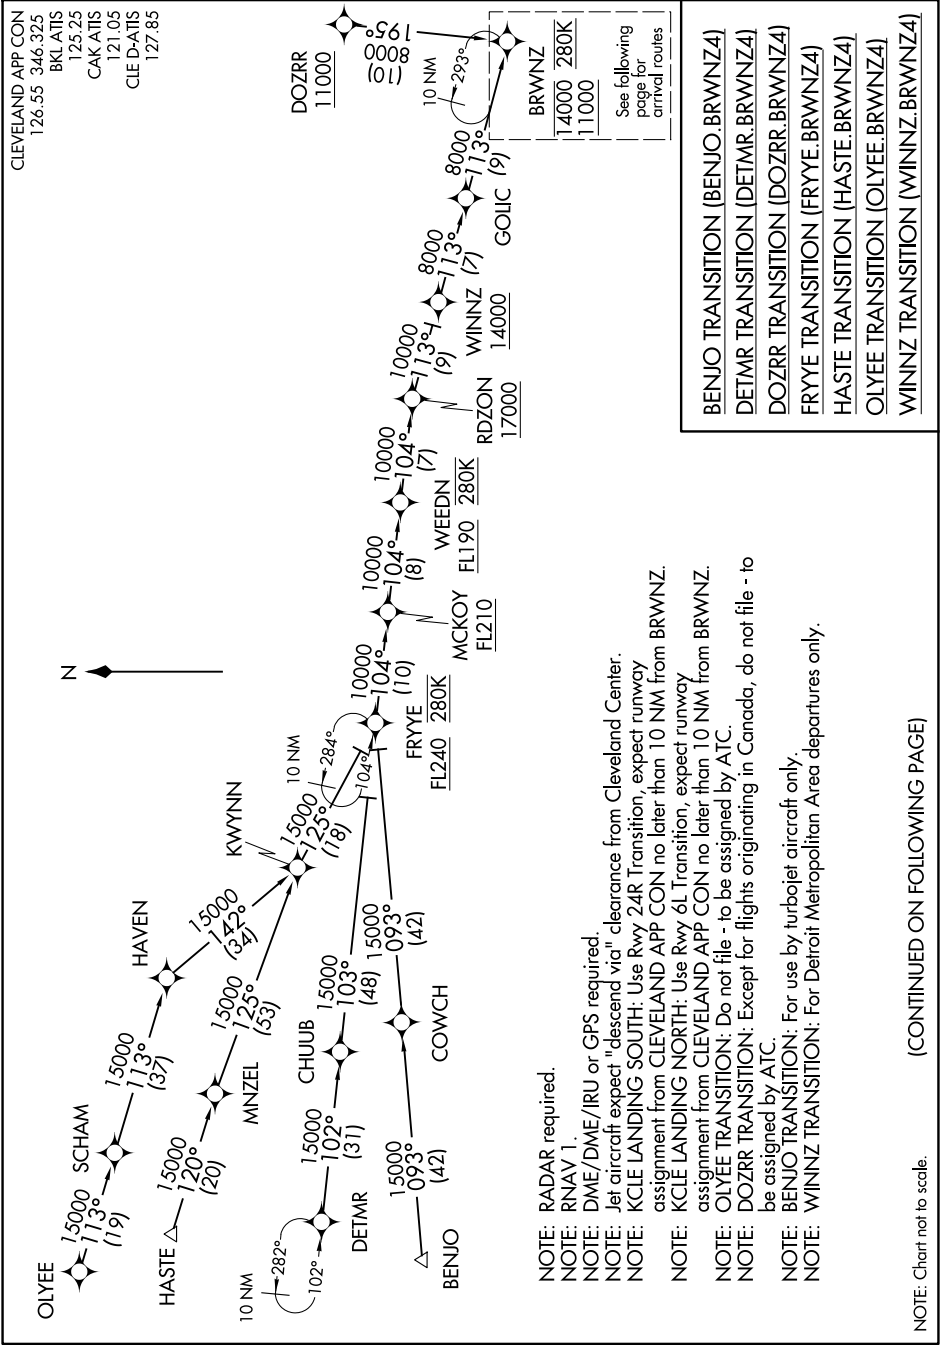

BRWNZ FOUR ARRIVAL (RNAV) Transition Routes

CLEVELAND, OHIO

EC-2, 23 JAN 2025 to 20 FEB 2025

BRWNZ FOUR ARRIVAL (RNAV) Transition Routes

CLEVELAND, OHIO

NOTE: Chart not to scale.

(CONTINUED ON FOLLOWING PAGE)

EC-2, 23 JAN 2025 to 20 FEB 2025