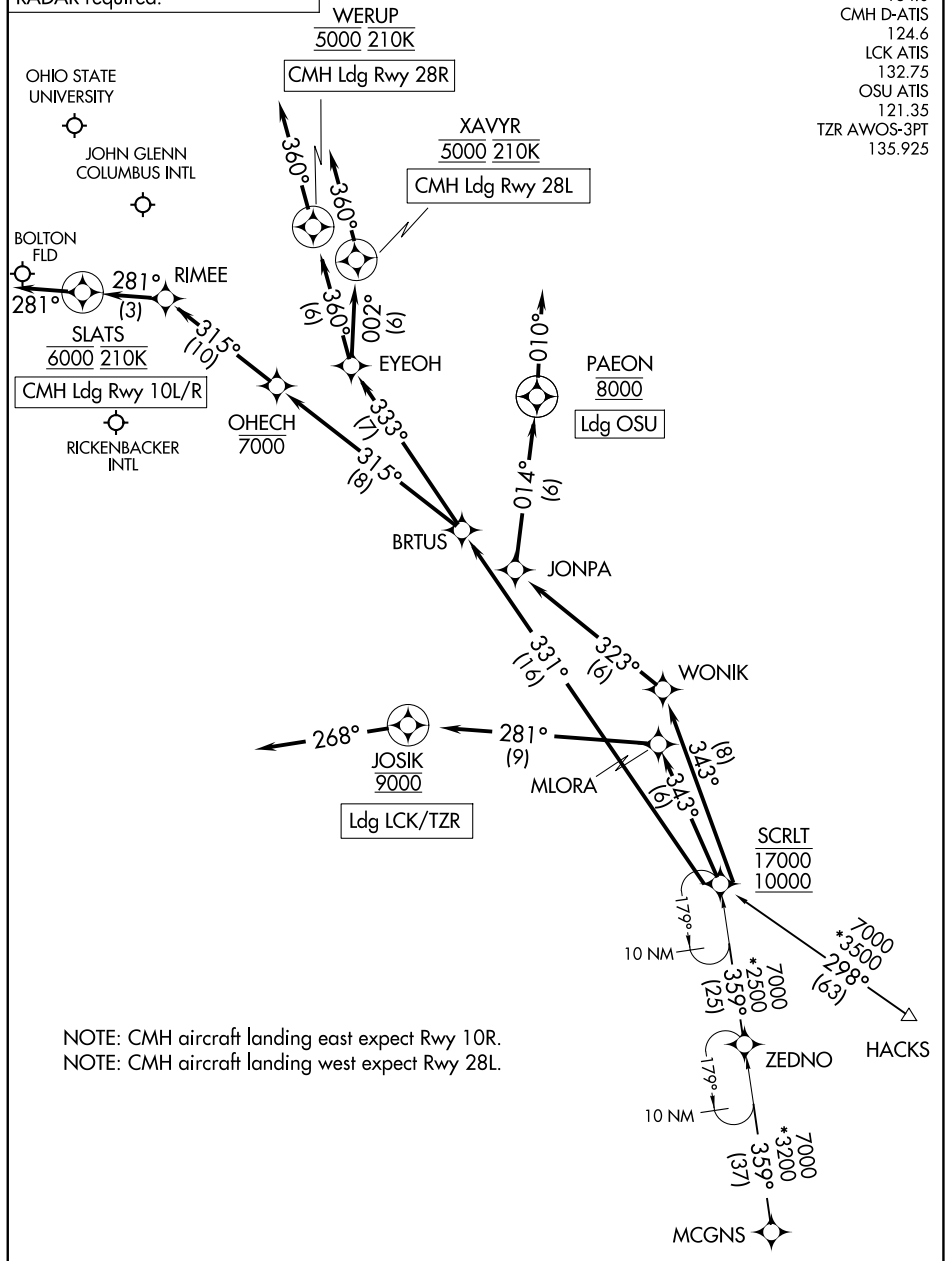

SCRLT TWO ARRIVAL (RNAV)

COLUMBUS, OHIO

RNAV 1 - DME/DME/IRU or GPS.
RADAR required.

COLUMBUS APP CON 134.0
 CMH D-ATIS 124.6
 LCK ATIS 132.75
 OSU ATIS 121.35
 TZR AWOS-3PT 135.925

NOTE: CMH aircraft landing east expect Rwy 10R.
 NOTE: CMH aircraft landing west expect Rwy 28L.

(CONTINUED ON FOLLOWING PAGE)

NOTE: Chart not to scale.

SCRLT TWO ARRIVAL (RNAV)

COLUMBUS, OHIO

EC-2, 23 JAN 2025 to 20 FEB 2025

EC-2, 23 JAN 2025 to 20 FEB 2025