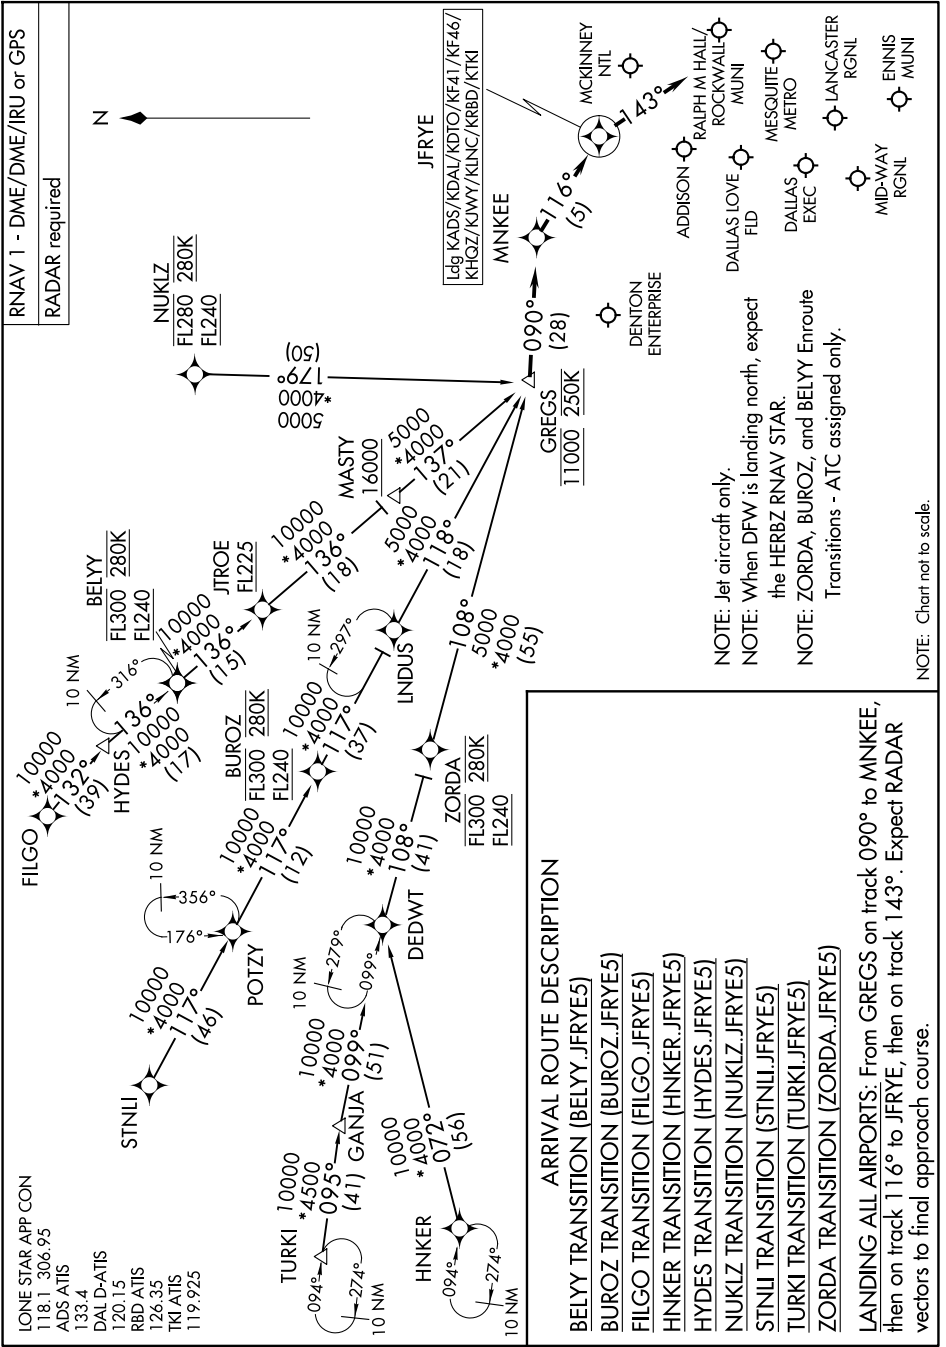

JFRYE FIVE ARRIVAL (RNAV)

DALLAS, TEXAS

SC-2, 23 JAN 2025 to 20 FEB 2025

JFRYE FIVE ARRIVAL (RNAV)

DALLAS, TEXAS

NOTE: Chart not to scale.

SC-2, 23 JAN 2025 to 20 FEB 2025