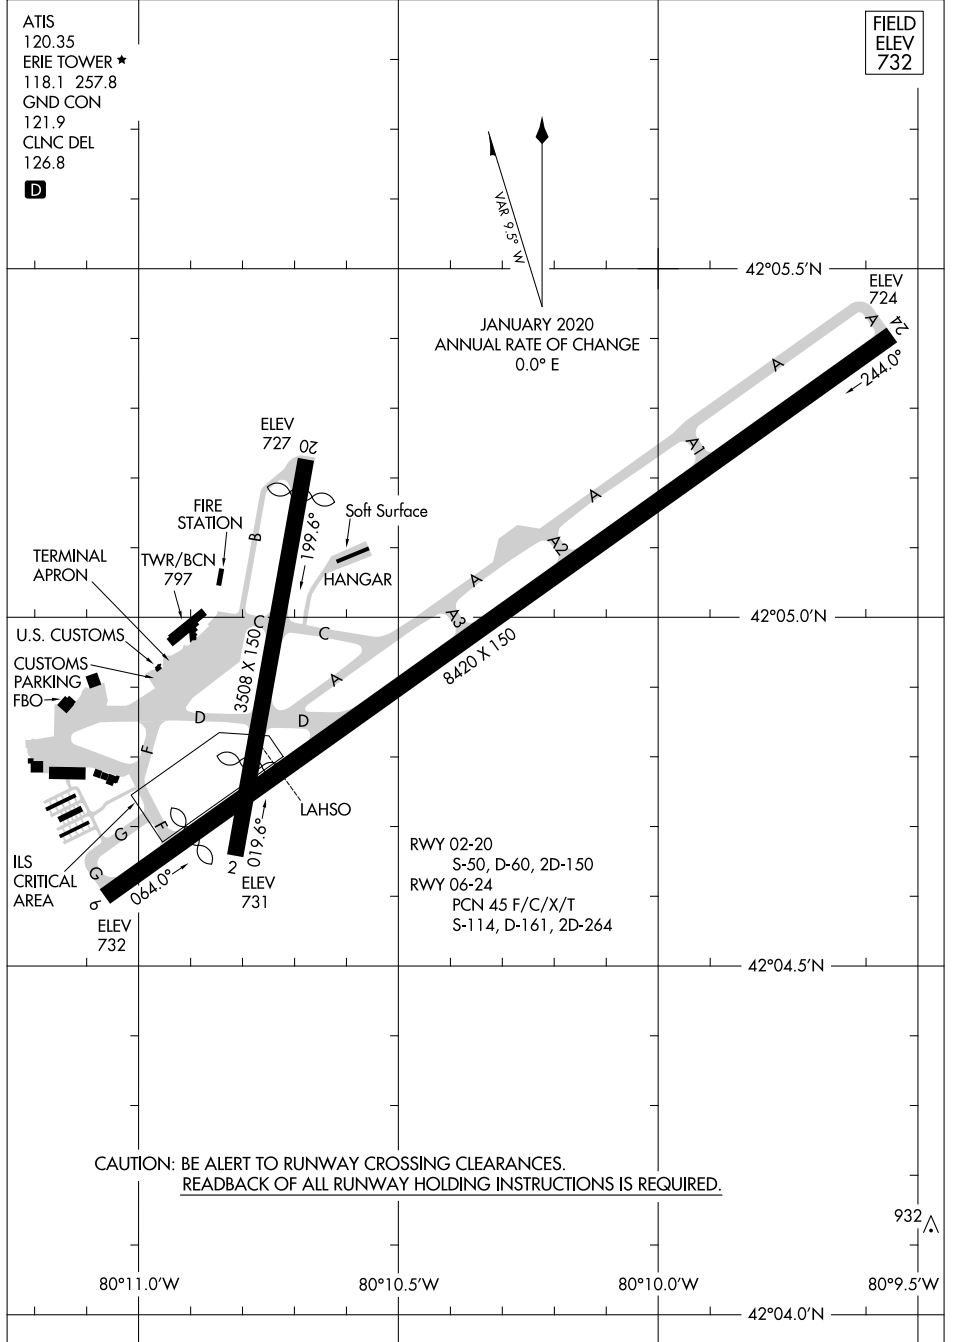

# AIRPORT DIAGRAM

AL-139 (FAA)

ERIE INTL/TOM RIDGE FLD (E.R.I)  
ERIE, PENNSYLVANIA

NE-4, 23 JAN 2025 to 20 FEB 2025

NE-4, 23 JAN 2025 to 20 FEB 2025

# AIRPORT DIAGRAM

ERIE, PENNSYLVANIA  
ERIE INTL/TOM RIDGE FLD (E.R.I)