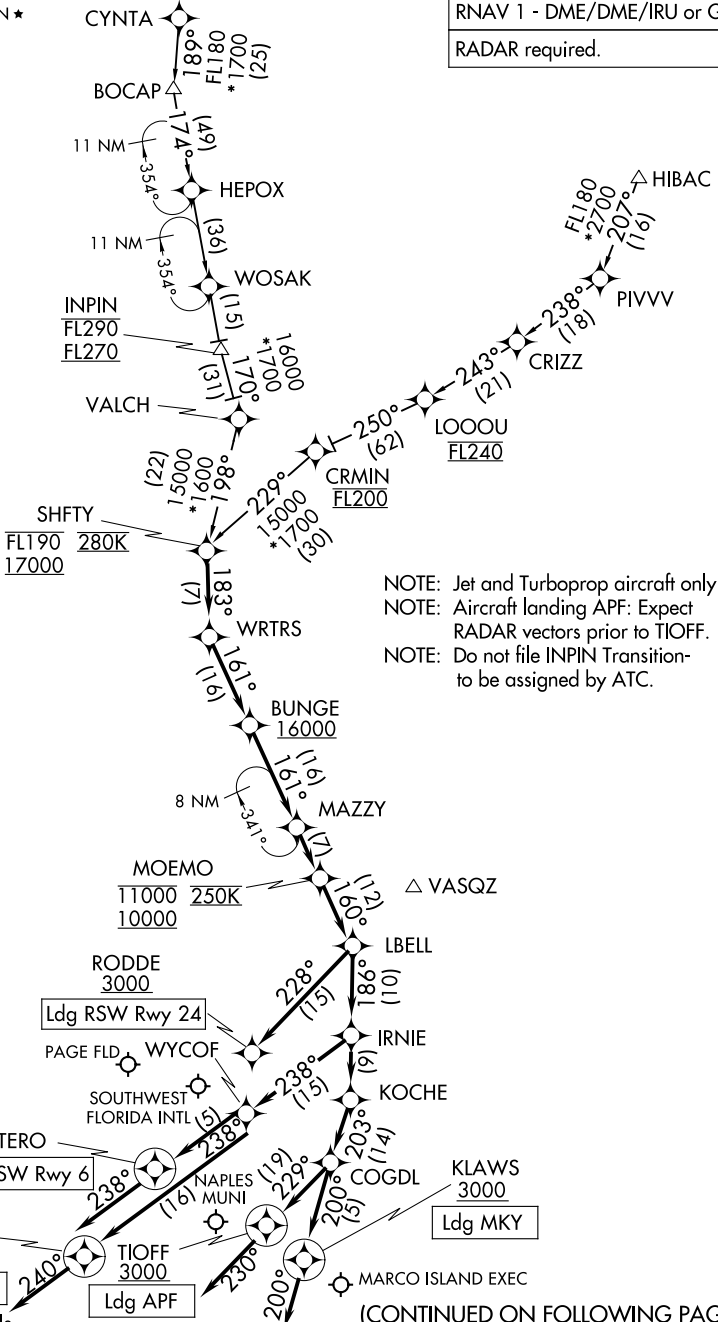

SHFTY SIX ARRIVAL (RNAV)

FORT MYERS, FLORIDA

FORT MYERS APP CON ★
 126.8
 APF ATIS
 134.225
 FMY ATIS
 123.725
 RSW D-ATIS
 124.65

RNAV 1 - DME/DME/IRU or GPS.
 RADAR required.

NOTE: Jet and Turboprop aircraft only.
 NOTE: Aircraft landing APF: Expect RADAR vectors prior to TIOFF.
 NOTE: Do not file INPIN Transition to be assigned by ATC.

NOTE: Chart not to scale.

SHFTY SIX ARRIVAL (RNAV)

FORT MYERS, FLORIDA