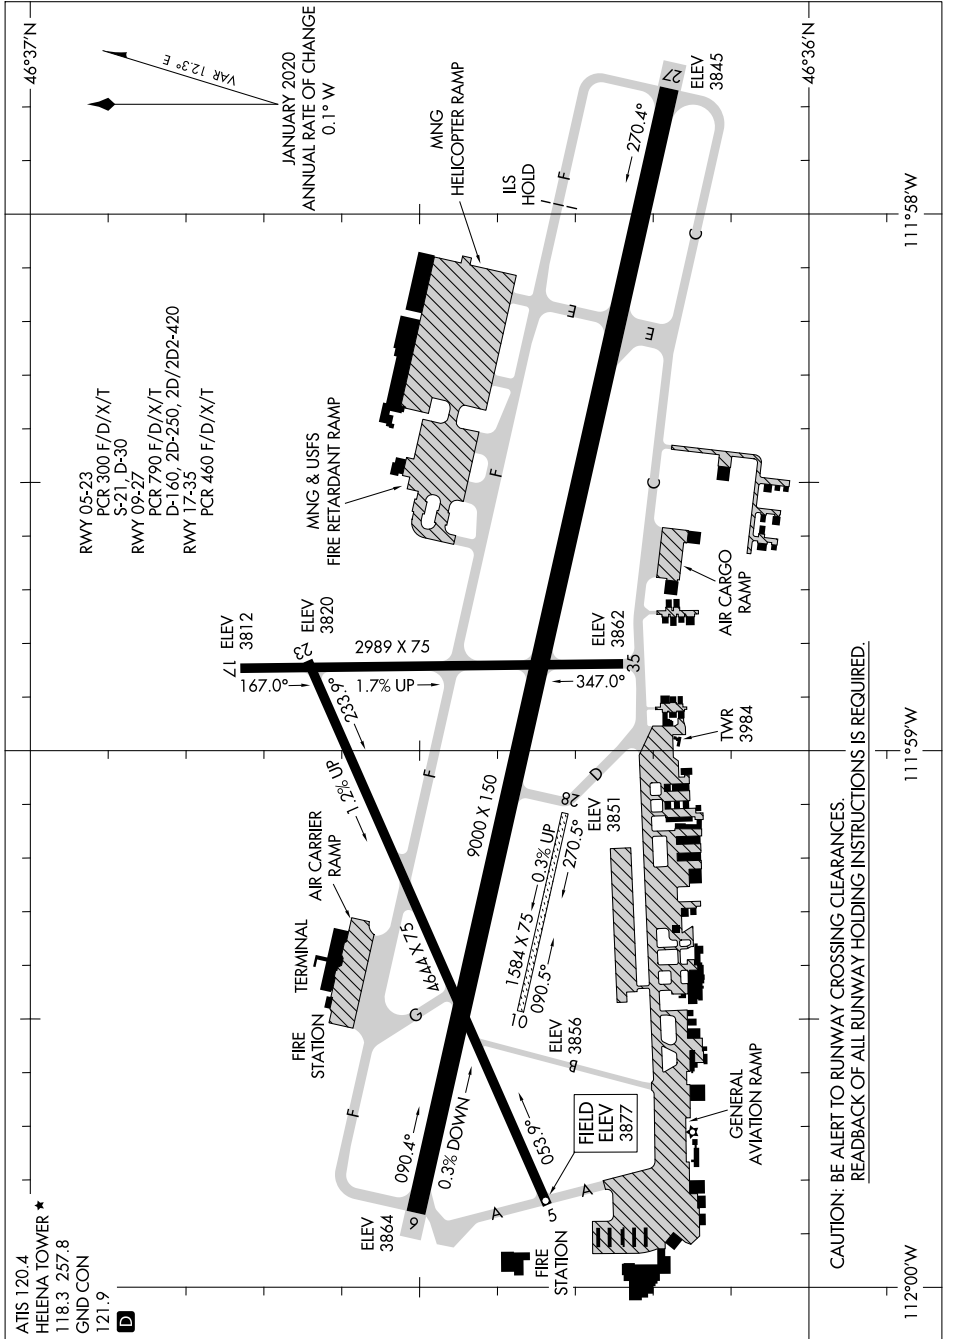

AIRPORT DIAGRAM

AL-192 (FAA)

HELENA RGNL (HLN)
HELENA, MONTANA

NW-1, 23 JAN 2025 to 20 FEB 2025

111°58'W

111°59'W

112°00'W

NW-1, 23 JAN 2025 to 20 FEB 2025

AIRPORT DIAGRAM

HELENA, MONTANA
HELENA RGNL (HLN)