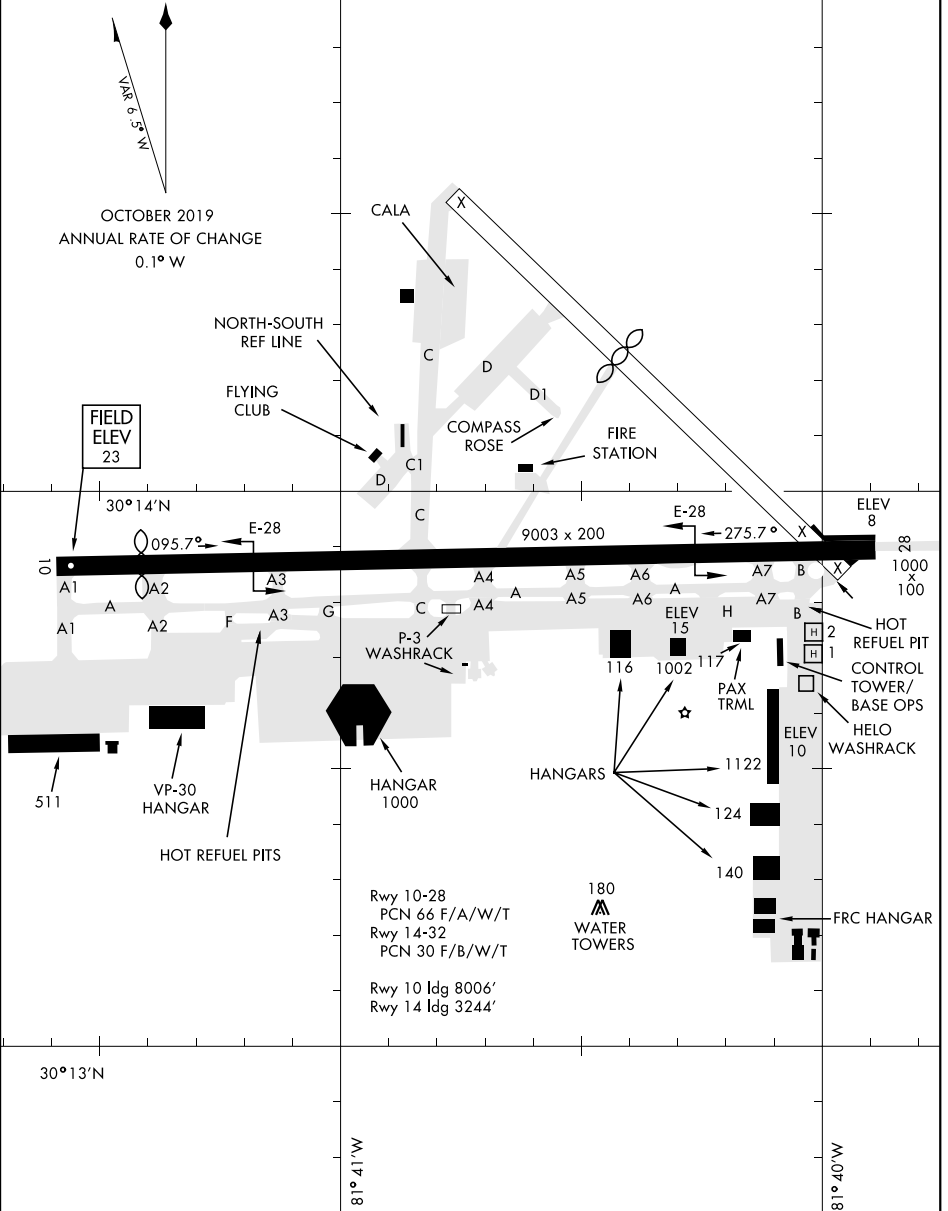

ATIS 124.35 290.425
 NAVY JACKSONVILLE TOWER
 125.15 (CTAF) 340.2
 GND CON
 128.6 336.4
 CLNC DEL
 134.775 353.675

SE-3, 23 JAN 2025 to 20 FEB 2025

SE-3, 23 JAN 2025 to 20 FEB 2025