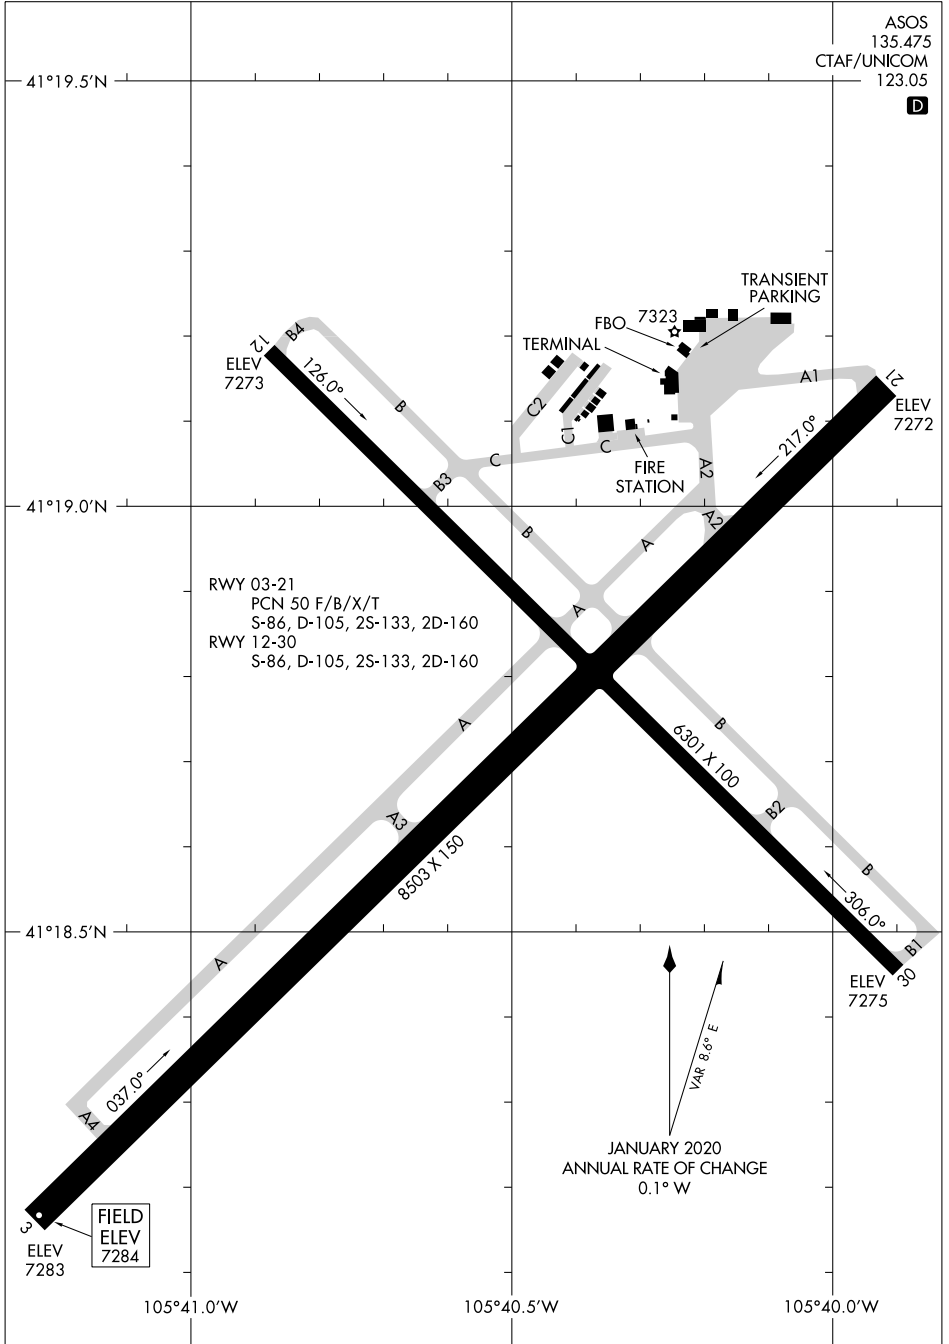

24305

AIRPORT DIAGRAM

AL-225 (FAA)

LARAMIE RGNL (LAR)
LARAMIE, WYOMING

ASOS
135.475
CTAF/UNICOM
123.05

D

NW-1, 23 JAN 2025 to 20 FEB 2025

NW-1, 23 JAN 2025 to 20 FEB 2025

AIRPORT DIAGRAM

24305

LARAMIE, WYOMING
LARAMIE RGNL (LAR)