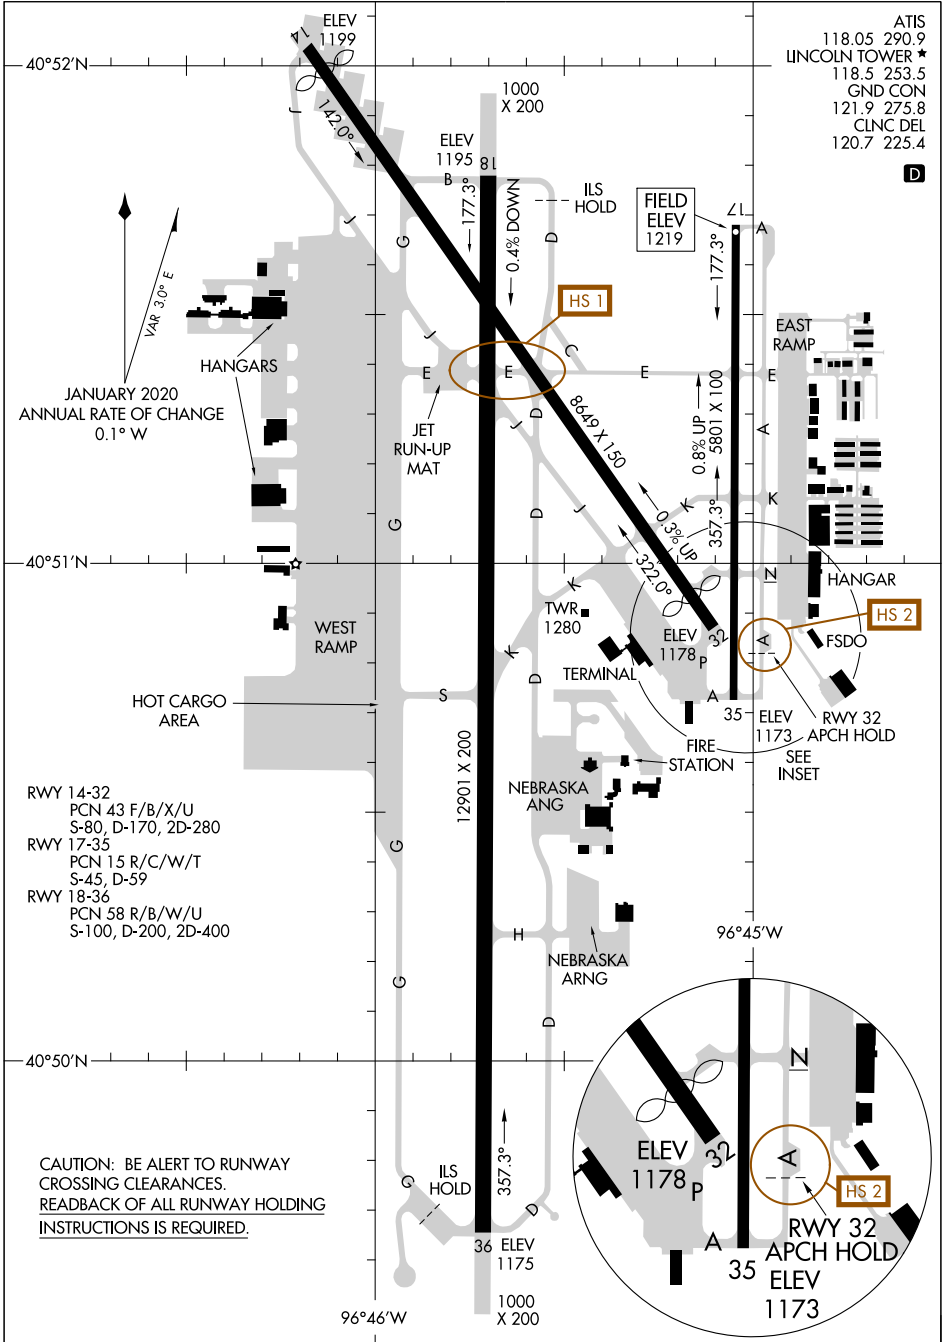

AIRPORT DIAGRAM

AL-232 (FAA)

LINCOLN (LNK)
LINCOLN, NEBRASKA

NC-2, 23 JAN 2025 to 20 FEB 2025

NC-2, 23 JAN 2025 to 20 FEB 2025

AIRPORT DIAGRAM

LINCOLN, NEBRASKA
LINCOLN (LNK)