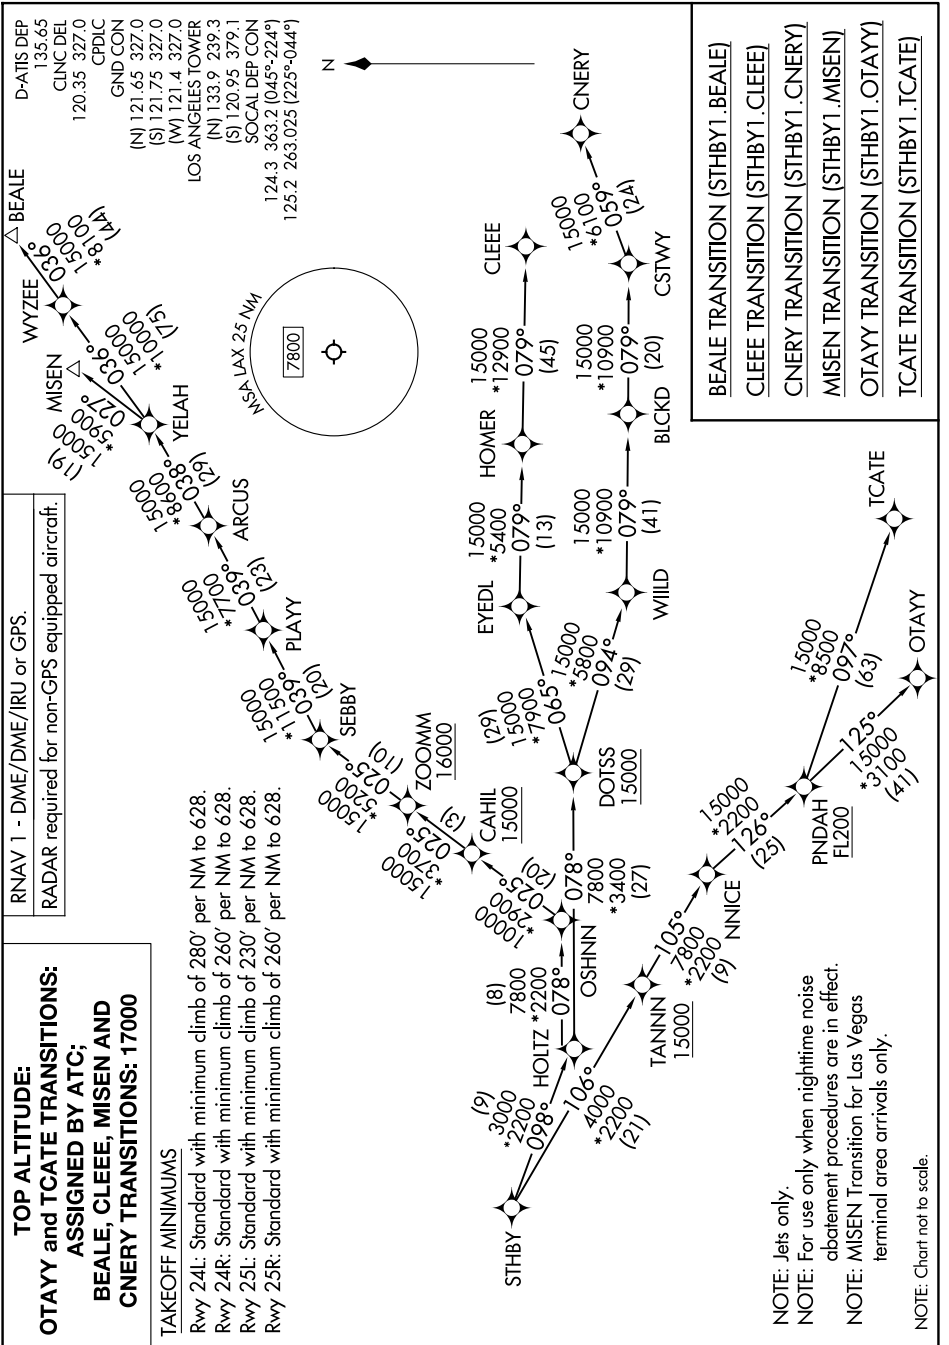

STHBY ONE DEPARTURE (RNAV) (Transition Routes)

SW-3, 23 JAN 2025 to 20 FEB 2025

SW-3, 23 JAN 2025 to 20 FEB 2025

STHBY ONE DEPARTURE (RNAV) (Transition Routes)