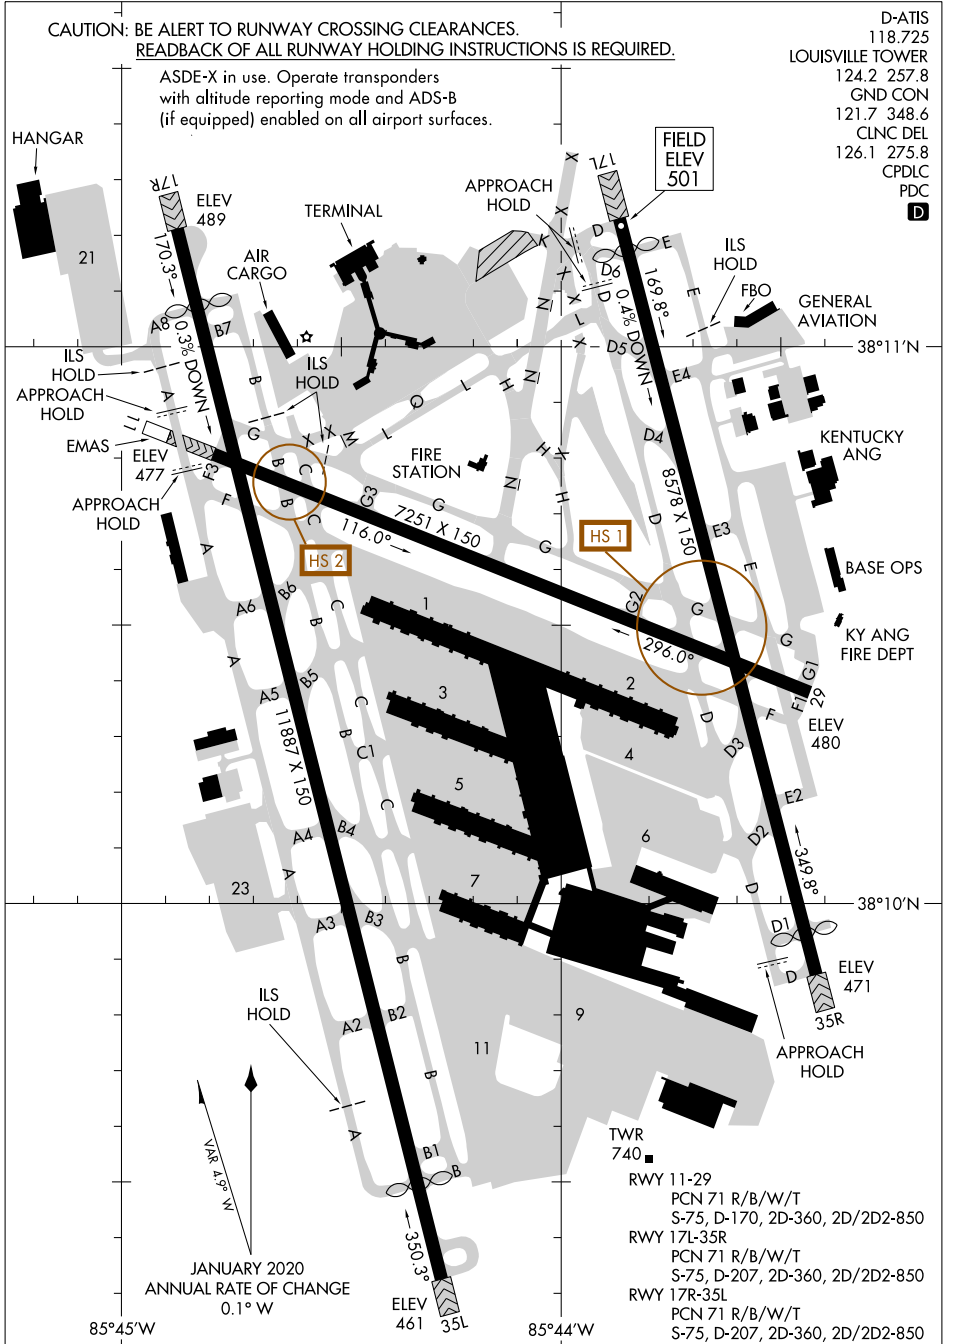

AIRPORT DIAGRAM

AL-239 (FAA)

LOUISVILLE MUHAMMAD ALI INTL (SDF)
LOUISVILLE, KENTUCKY

CAUTION: BE ALERT TO RUNWAY CROSSING CLEARANCES.
READBACK OF ALL RUNWAY HOLDING INSTRUCTIONS IS REQUIRED.

ASDE-X in use. Operate transponders with altitude reporting mode and ADS-B (if equipped) enabled on all airport surfaces.

- D-ATIS 118.725
- LOUISVILLE TOWER 124.2 257.8
- GND CON 121.7 348.6
- CLNC DEL 126.1 275.8
- CPDLC
- PDC
- D**

SE-1, 23 JAN 2025 to 20 FEB 2025

SE-1, 23 JAN 2025 to 20 FEB 2025

AIRPORT DIAGRAM

LOUISVILLE, KENTUCKY
LOUISVILLE MUHAMMAD ALI INTL (SDF)