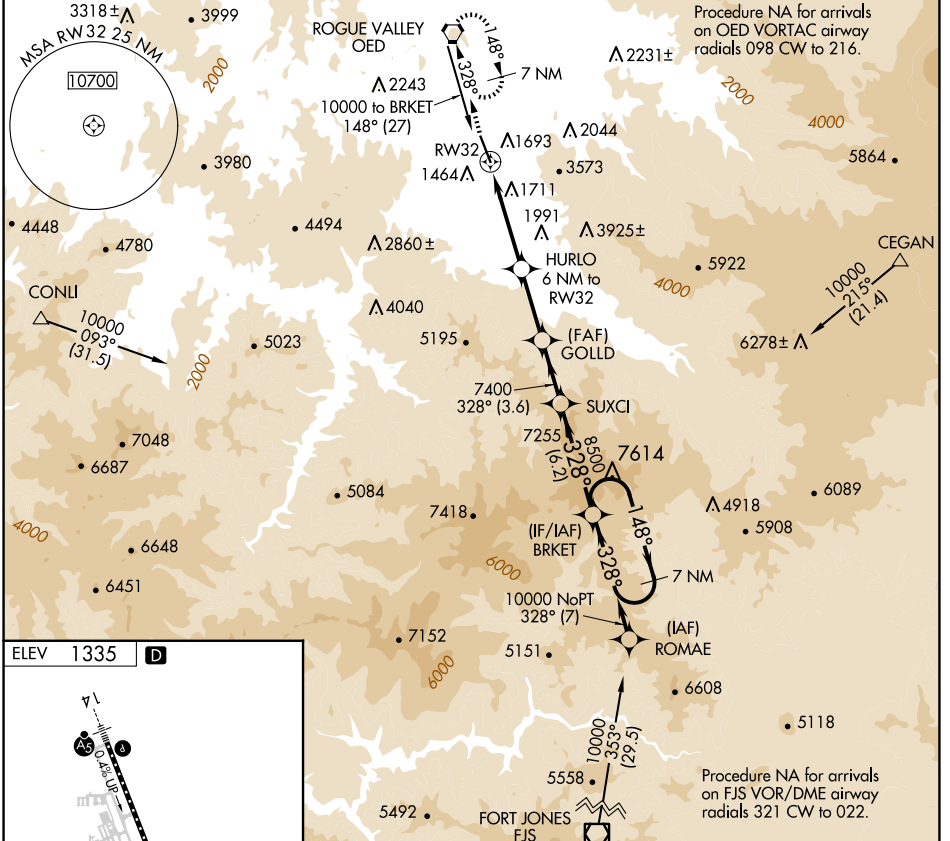

APP CRS	Rwy Idg	N/A
328°	TDZE	N/A
	Apt Elev	1335

RNAV (GPS)-D

ROGUE VALLEY INTL/MEDFORD (MFR)

RNP APCH.		MISSED APPROACH: Climb to 7800 direct OED VORTAC and hold, continue climb-in-hold to 7800.	
<p>Circling NA for Cats C and D northeast of Rwy 14-32.</p>			

ATIS	CASCADE APP CON *	MEDFORD TOWER *	GND CON	UNICOM
127.25	124.3 379.9	119.4 (CTAF) 257.8	121.8	122.95

CATEGORY	A	B	C	D
CIRCLING	3600-1¼ 2265 (2300-1¼)	3600-1½ 2265 (2300-1½)	3600-3	2265 (2300-3)

NW-1, 23 JAN 2025 to 20 FEB 2025

NW-1, 23 JAN 2025 to 20 FEB 2025