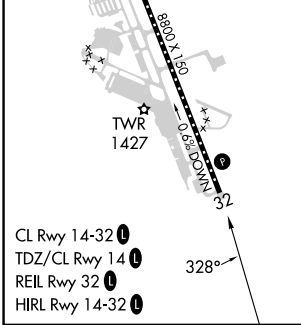

APP CRS	Rwy Idg	N/A
328°	TDZE	N/A
	Apt Elev	1335

RNAV (GPS)-D

ROGUE VALLEY INTL/MEDFORD (MFR)

RNP APCH.		MISSED APPROACH: Climb to 7800 direct OED VORTAC and hold, continue climb-in-hold to 7800.	
<p>Circling NA for Cats C and D northeast of Rwy 14-32.</p>			

ATIS	CASCADE APP CON *	MEDFORD TOWER *	GND CON	UNICOM
127.25	124.3 379.9	119.4 (CTAF) 257.8	121.8	122.95

CATEGORY	A	B	C	D
CIRCLING	3600-1¼ 2265 (2300-1¼)	3600-1½ 2265 (2300-1½)	3600-3	2265 (2300-3)

NW-1, 23 JAN 2025 to 20 FEB 2025