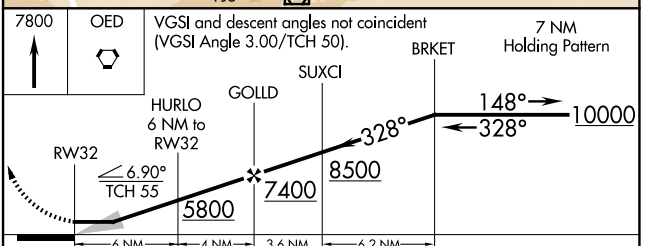

APP CRS	Rwy Idg	N/A
328°	TDZE	N/A
	Apt Elev	1335

RNAV (GPS)-D

ROGUE VALLEY INTL/MEDFORD (MFR)

RNP APCH.		MISSED APPROACH: Climb to 7800 direct OED VORTAC and hold, continue climb-in-hold to 7800.	
<p>Circling NA for Cats C and D northeast of Rwy 14-32.</p>			

ATIS	CASCADE APP CON *	MEDFORD TOWER *	GND CON	UNICOM
127.25	124.3 379.9	119.4 (CTAF) 257.8	121.8	122.95

CATEGORY	A	B	C	D
CIRCLING	3600-1¼ 2265 (2300-1¼)	3600-1½ 2265 (2300-1½)	3600-3	2265 (2300-3)

NW-1, 23 JAN 2025 to 20 FEB 2025