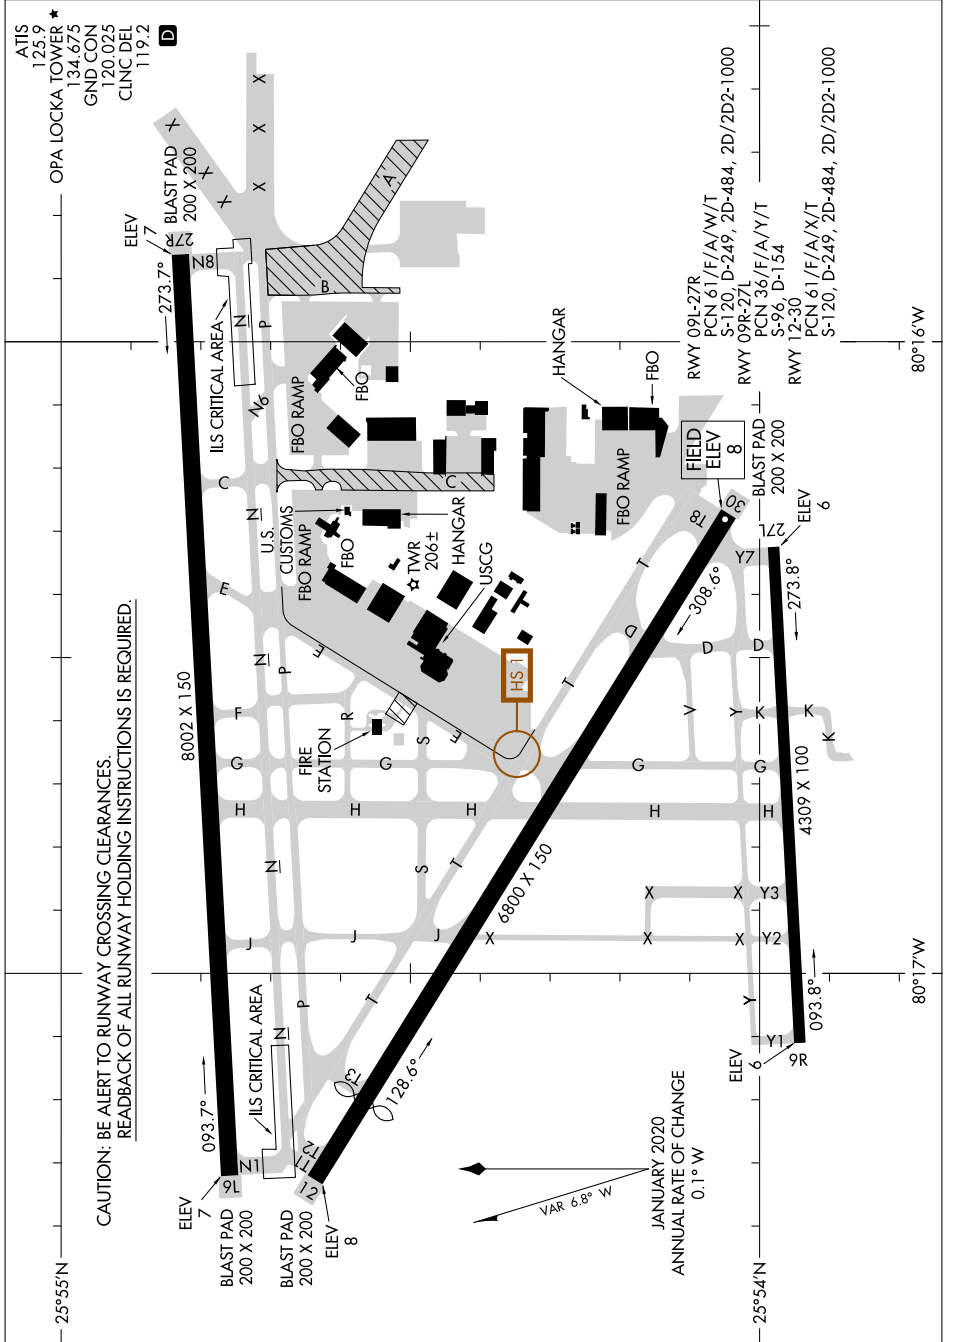

SE-3, 23 JAN 2025 to 20 FEB 2025

CAUTION: BE ALERT TO RUNWAY CROSSING CLEARANCES.  
REARBACK OF ALL RUNWAY HOLDING INSTRUCTIONS IS REQUIRED.

JANUARY 2020  
ANNUAL RATE OF CHANGE  
0.1° W

SE-3, 23 JAN 2025 to 20 FEB 2025