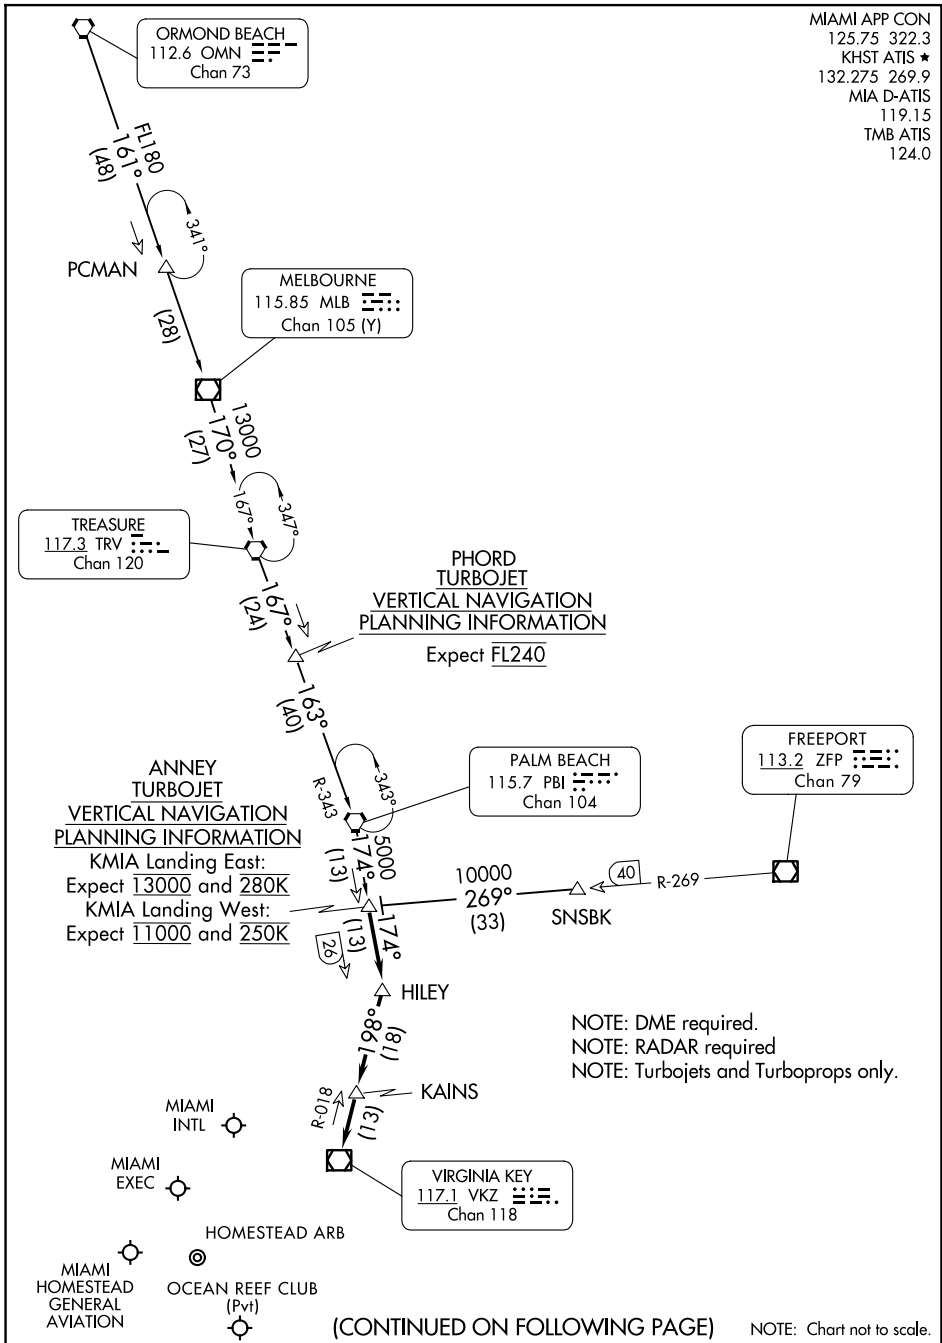

# ANNEY FOUR ARRIVAL

MIAMI, FLORIDA

MIAMI APP CON  
 125.75 322.3  
 KHST ATIS ★  
 132.275 269.9  
 MIA D-ATIS  
 119.15  
 TMB ATIS  
 124.0

SE-3, 23 JAN 2025 to 20 FEB 2025

SE-3, 23 JAN 2025 to 20 FEB 2025

(CONTINUED ON FOLLOWING PAGE)

NOTE: Chart not to scale.

# ANNEY FOUR ARRIVAL

MIAMI, FLORIDA