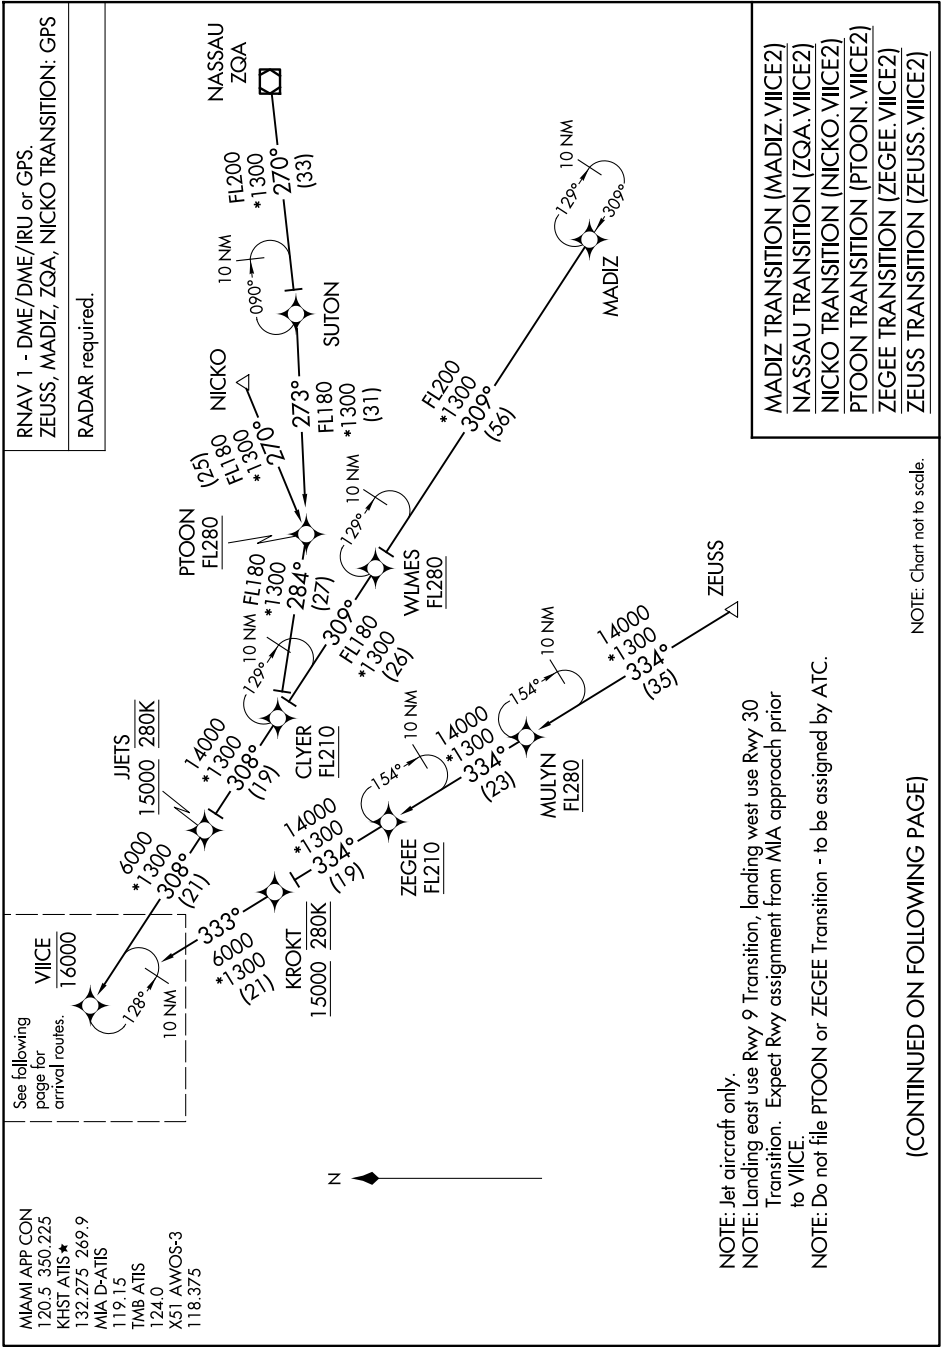

VIICE TWO ARRIVAL (RNAV) Transition Routes

MIAMI, FLORIDA

SE-3, 23 JAN 2025 to 20 FEB 2025

RNAV 1 - DME/DME/IRU or GPS.
ZEUSS, MADIZ, ZQA, NICKO Transition: GPS
RADAR required.

MADIZ TRANSITION (MADIZ.VIICE2)
NASSAU TRANSITION (ZQA.VIICE2)
NICKO TRANSITION (NICKO.VIICE2)
PTOON TRANSITION (PTOON.VIICE2)
ZEGEE TRANSITION (ZEGEE.VIICE2)
ZEUSS TRANSITION (ZEUSS.VIICE2)

VIICE TWO ARRIVAL (RNAV) Transition Routes

MIAMI, FLORIDA

SE-3, 23 JAN 2025 to 20 FEB 2025