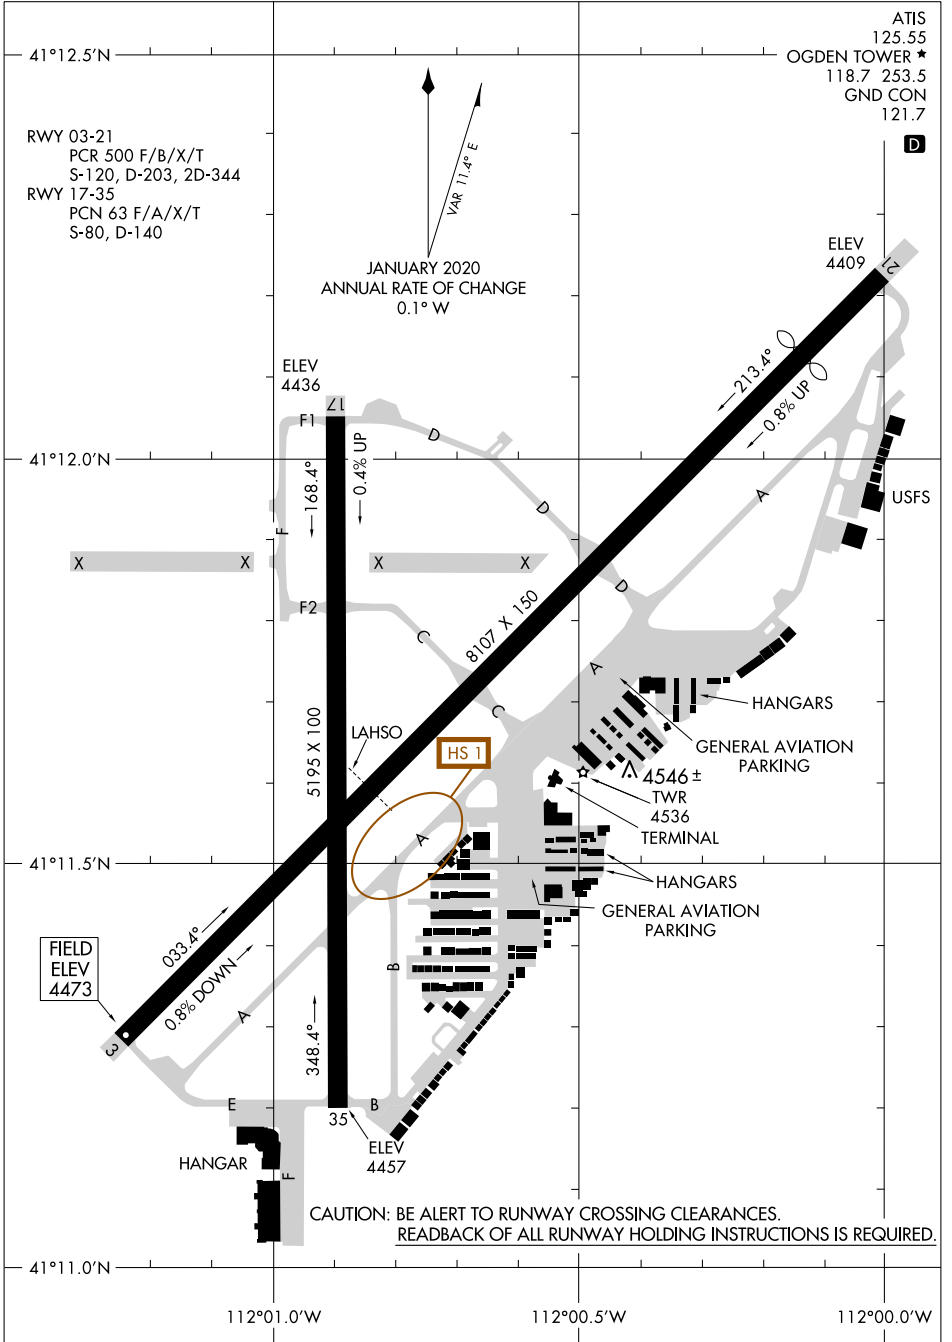

# AIRPORT DIAGRAM

AL-297 (FAA)

## OGDEN-HINCKLEY (OGD)

OGDEN, UTAH

SW-4, 23 JAN 2025 to 20 FEB 2025

SW-4, 23 JAN 2025 to 20 FEB 2025

# AIRPORT DIAGRAM

24361