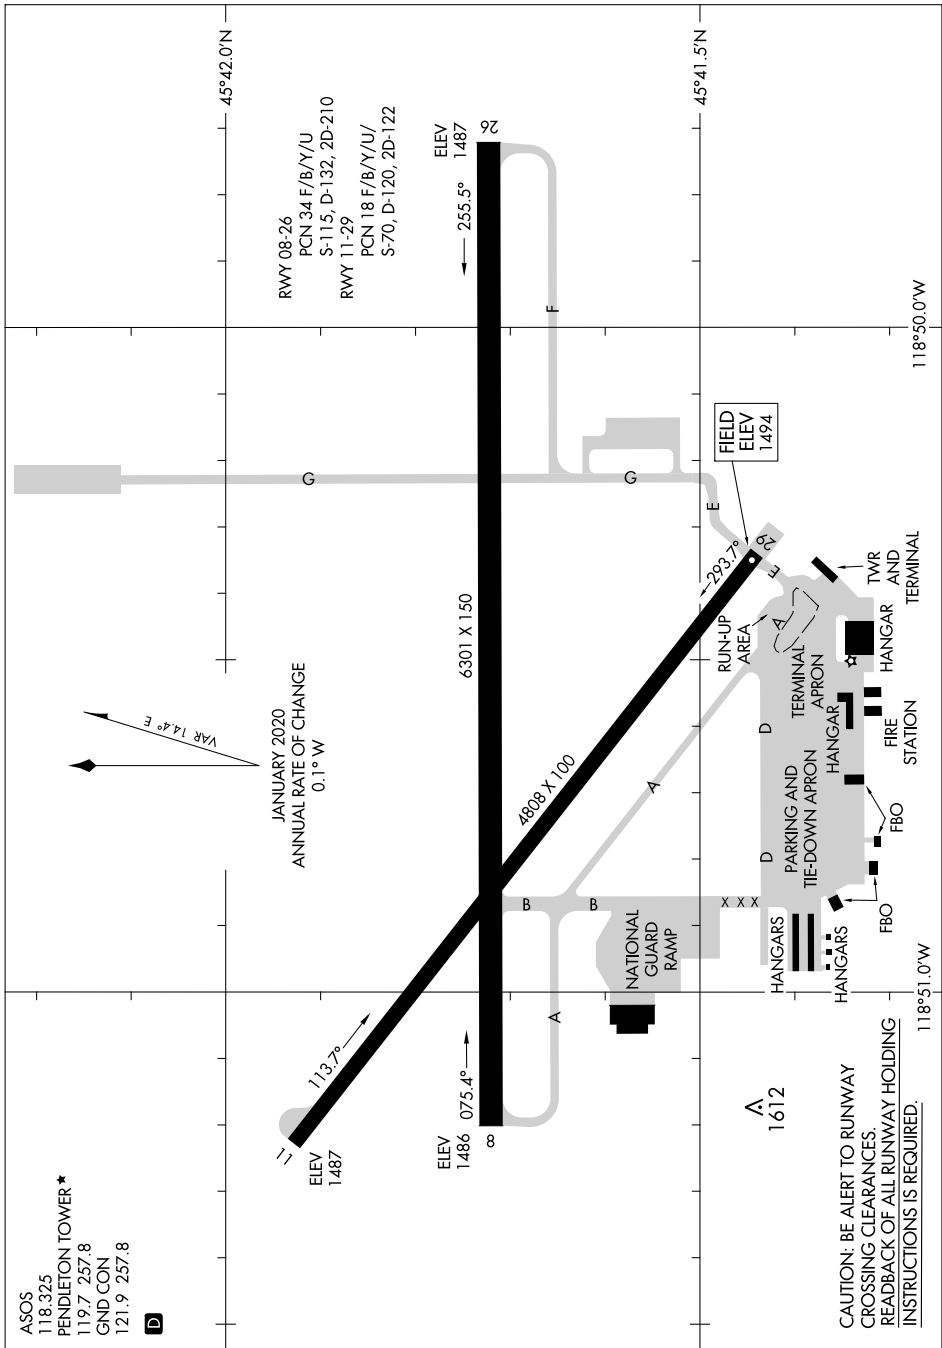

# AIRPORT DIAGRAM

EASTERN OREGON RGNL AT PENDLETON (PDT)  
AL-316 (FAA)

PENDLETON, OREGON

NW-1, 23 JAN 2025 to 20 FEB 2025

NW-1, 23 JAN 2025 to 20 FEB 2025

# AIRPORT DIAGRAM

PENDLETON, OREGON  
EASTERN OREGON RGNL AT PENDLETON (PDT)